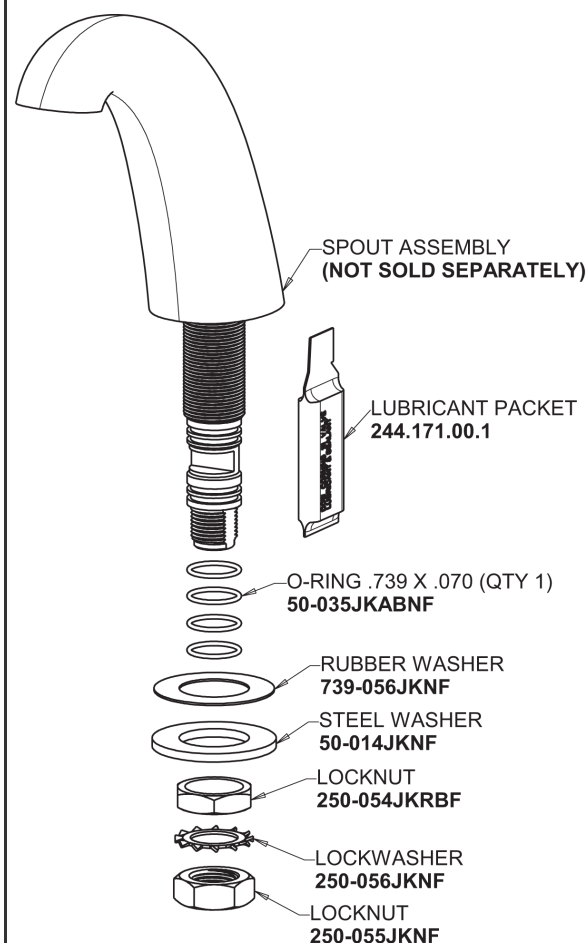

Repair Parts

405-H665AB

Concealed Hot and Cold Water Metering Sink Faucet

CHICAGO FAUCETS®

Geberit Group

Base Parts:

405 Series Spout 401-602KJKCP

For Technical Assistance:

Concealed Hot and Cold Water Metering Sink Faucet

CHICAGO FAUCETS®

Geberit Group

1-3/4" Vandal Proof Push Handle
665-PSHJKCP

2.2 GPM (8.3 L/min) Softflo Aerator
E12JKABCP

MVP Metering Cartridge
671-XJKABNF