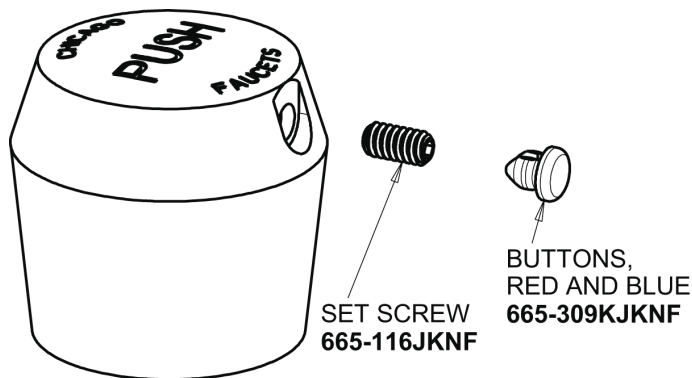

Repair Parts

405-H665AB

Concealed Hot and Cold Water Metering Sink Faucet

CHICAGO FAUCETS®

Geberit Group

Base Parts:

405 Series Spout 401-602KJKCP

For Technical Assistance:

Concealed Hot and Cold Water Metering Sink Faucet

CHICAGO FAUCETS®

Geberit Group

1-3/4" Vandal Proof Push Handle
665-PSHJKCP

2.2 GPM (8.3 L/min) Softflo Aerator
E12JKABCP

MVP Metering Cartridge
671-XJKABNF