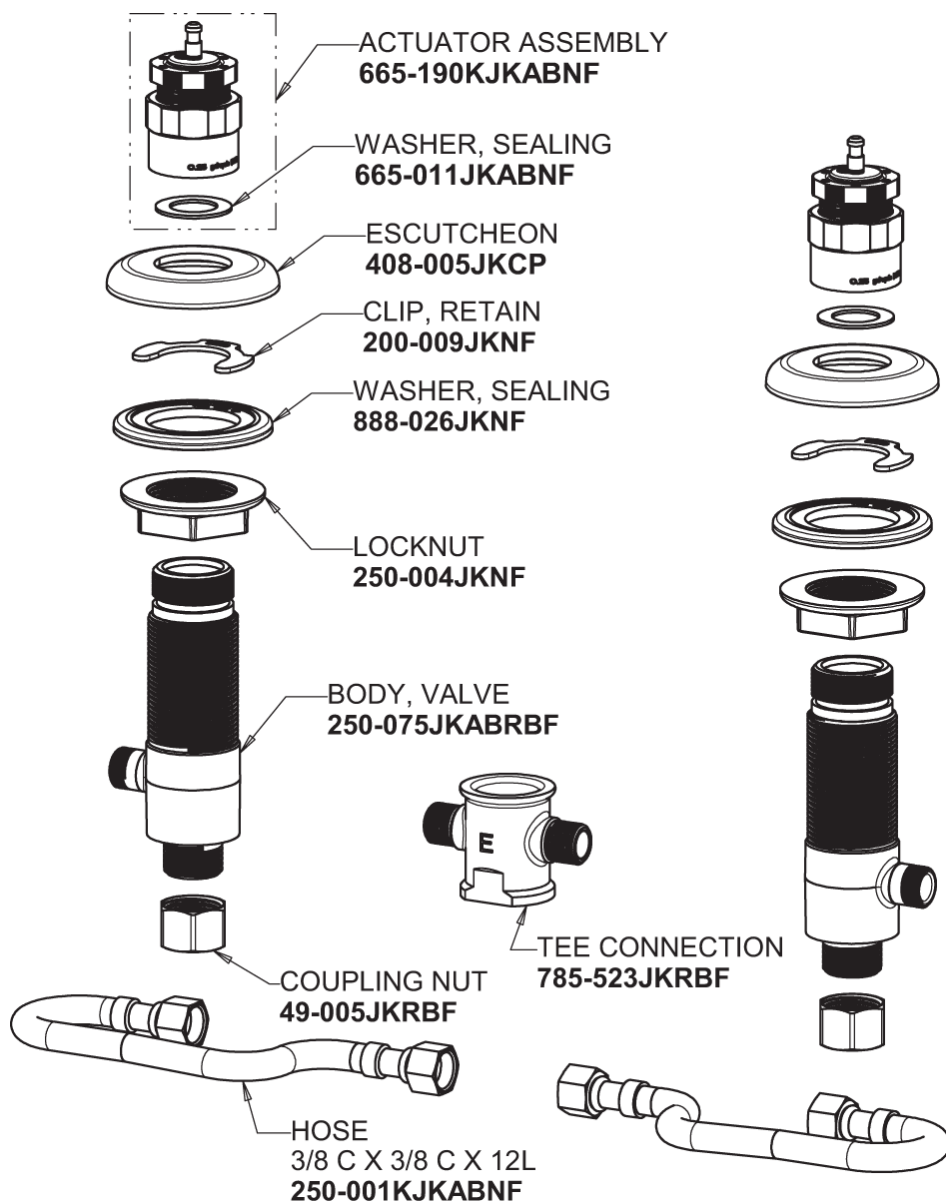

Repair Parts

405-H665AB

Concealed Hot and Cold Water Metering Sink Faucet

CHICAGO FAUCETS®

Geberit Group

Base Parts:

405 Series Spout 401-602KJKCP

For Technical Assistance:

Concealed Hot and Cold Water Metering Sink Faucet

CHICAGO FAUCETS®

Geberit Group

1-3/4" Vandal Proof Push Handle
665-PSHJKCP

2.2 GPM (8.3 L/min) Softflo Aerator
E12JKABCP

MVP Metering Cartridge
671-XJKABNF