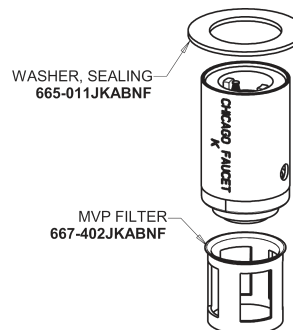

Repair Parts

405-H665AB

Concealed Hot and Cold Water Metering Sink Faucet

CHICAGO FAUCETS®

Geberit Group

Base Parts:

405 Series Spout 401-602KJKCP

For Technical Assistance:

Concealed Hot and Cold Water Metering Sink Faucet

CHICAGO FAUCETS®

Geberit Group

1-3/4" Vandal Proof Push Handle
665-PSHJKCP

2.2 GPM (8.3 L/min) Softflo Aerator
E12JKABCP

MVP Metering Cartridge
671-XJKABNF