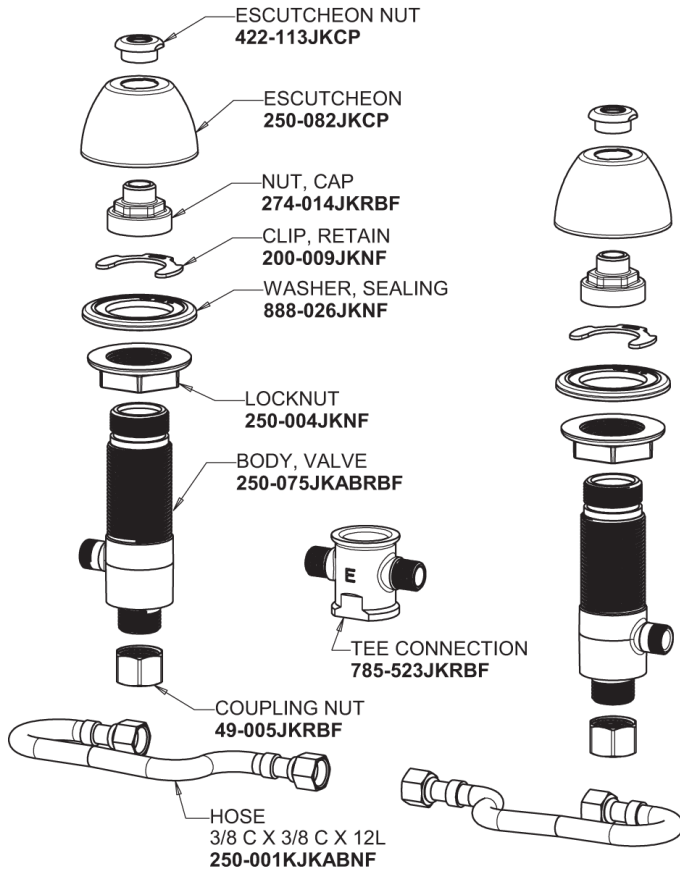

Repair Parts

405-H317AB

Concealed Hot and Cold Water Sink Faucet

CHICAGO FAUCETS®

Geberit Group

Base Parts:

405 Series Spout 401-602KJKCP

2.2 GPM (8.3 L/min) Softflo Aerator E12JKABCP

4" Wristblade Handle 317-PRJKCP

Quartern Compression Cartridge (pair) 377-XTRHJKABNF (right) 377-XTLHJKABNF (left)

For Technical Assistance:

Phone: 800-TEC-TRUE (832-8783)

Email: techsupport.us@chicagofaucets.com