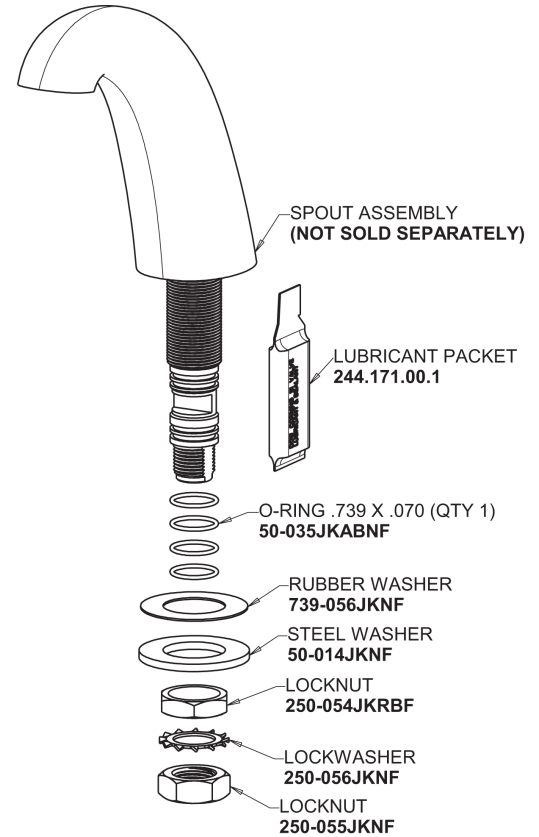

Repair Parts

405-H317AB

Concealed Hot and Cold Water Sink Faucet

CHICAGO FAUCETS®

Geberit Group

Base Parts:

405 Series Spout 401-602KJKCP

2.2 GPM (8.3 L/min) Softflo Aerator E12JKABCP

4" Wristblade Handle 317-PRJKCP

Quartern Compression Cartridge (pair) 377-XTRHJKABNF (right) 377-XTLHJKABNF (left)

For Technical Assistance:

Phone: 800-TEC-TRUE (832-8783)

Email: techsupport.us@chicagofaucets.com