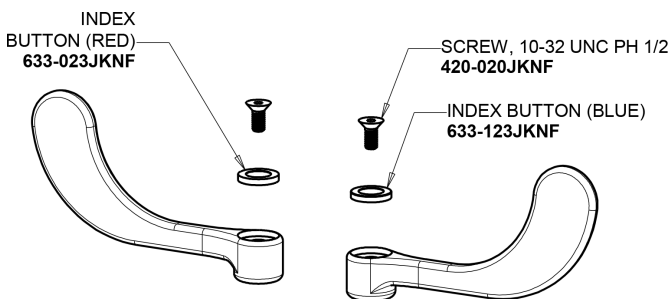

Repair Parts

405-H317AB

Concealed Hot and Cold Water Sink Faucet

CHICAGO FAUCETS®

Geberit Group

Base Parts:

405 Series Spout 401-602KJKCP

2.2 GPM (8.3 L/min) Softflo Aerator E12JKABCP

4" Wristblade Handle 317-PRJKCP

Quartern Compression Cartridge (pair) 377-XTRHJKABNF (right) 377-XTLHJKABNF (left)

For Technical Assistance:

Phone: 800-TEC-TRUE (832-8783)

Email: techsupport.us@chicagofaucets.com