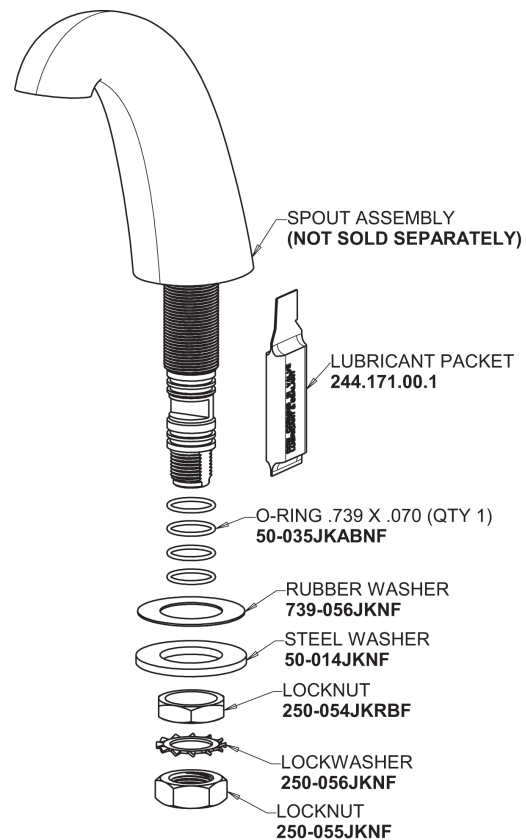

Repair Parts

405-E74XKAB

Concealed Hot and Cold Water Sink Faucet

CHICAGO FAUCETS®

Geberit Group

Base Parts:

405 Series Spout 401-602KJKCP

1.0 GPM (3.8 L/min) Non-Aerating Laminar Outlet E74JKABCP

2-3/8" Lever Handle 390-PRJKCP

Quatern Compression Cartridge (pair) 377-XTRHJKABNF (right) 377-XTLHJKABNF (left)

For Technical Assistance:

Phone: 800-TEC-TRUE (832-8783)

Email: techsupport.us@chicagofaucets.com