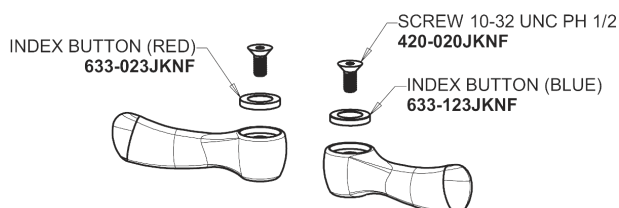

Repair Parts

405-E74XKAB

Concealed Hot and Cold Water Sink Faucet

CHICAGO FAUCETS®

Geberit Group

Base Parts:

405 Series Spout 401-602KJKCP

1.0 GPM (3.8 L/min) Non-Aerating Laminar Outlet E74JKABCP

2-3/8" Lever Handle 390-PRJKCP

Quatern Compression Cartridge (pair) 377-XTRHJKABNF (right) 377-XTLHJKABNF (left)

For Technical Assistance:

Phone: 800-TEC-TRUE (832-8783)

Email: techsupport.us@chicagofaucets.com