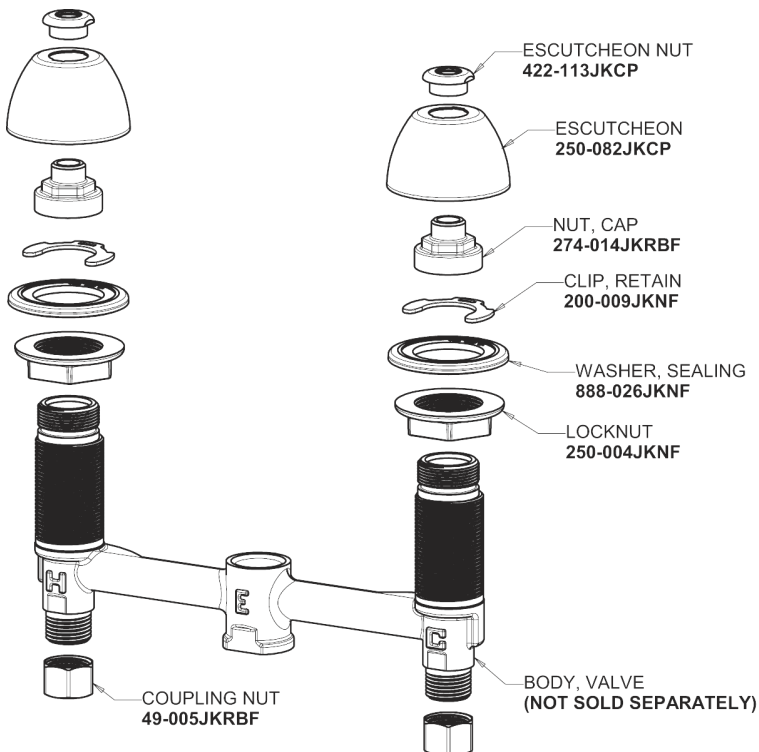

Repair Parts

405-E74XKAB

Concealed Hot and Cold Water Sink Faucet

CHICAGO FAUCETS®

Geberit Group

Base Parts:

405 Series Spout 401-602KJKCP

1.0 GPM (3.8 L/min) Non-Aerating Laminar Outlet E74JKABCP

2-3/8" Lever Handle 390-PRJKCP

Quatern Compression Cartridge (pair) 377-XTRHJKABNF (right) 377-XTLHJKABNF (left)

For Technical Assistance:

Phone: 800-TEC-TRUE (832-8783)

Email: techsupport.us@chicagofaucets.com