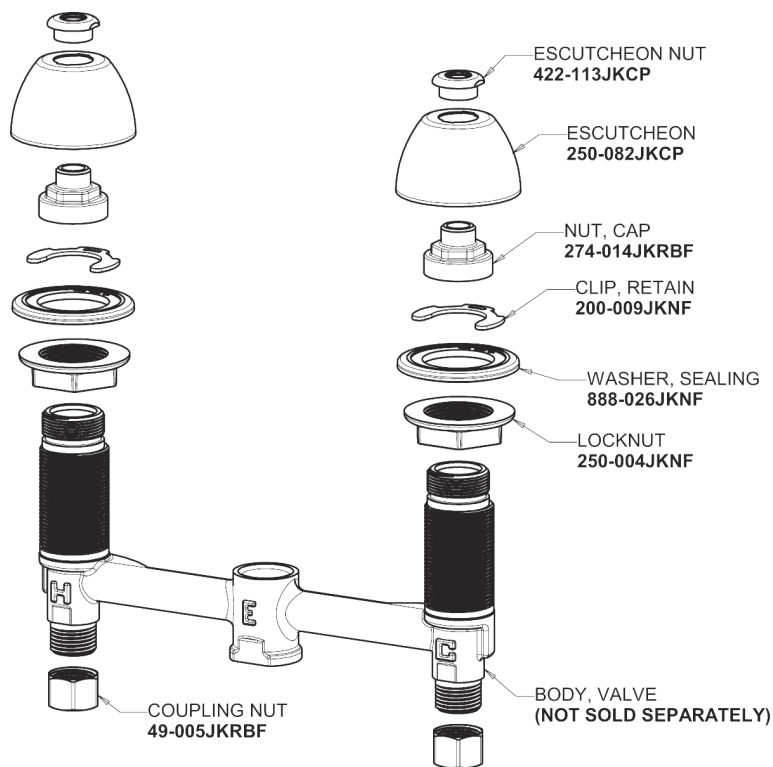

Repair Parts

405-E74POLEHAB

Concealed Hot and Cold Water Sink Faucet with Pop-up Waste

CHICAGO FAUCETS®

Geberit Group

Base Parts:

405 Series Spout with Pop-up Waste 401-614KJKCP

For Technical Assistance:

Concealed Hot and Cold Water Sink Faucet with Pop-up Waste

CHICAGO FAUCETS®

Geberit Group

Pop-up Waste
1244-KJKCP

1.0 GPM (3.8 L/min) Non-Aerating Laminar Outlet
E74JKABCP

Quatern Compression Cartridge (pair)
377-XTRHJKABNF (right)
377-XTLHJKABNF (left)