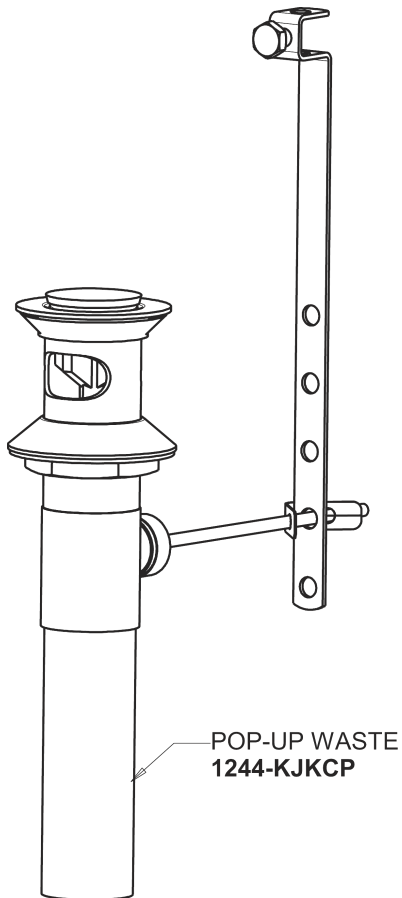

Repair Parts

405-E74POLEHAB

Concealed Hot and Cold Water Sink Faucet with Pop-up Waste

CHICAGO FAUCETS®

Geberit Group

Base Parts:

405 Series Spout with Pop-up Waste 401-614KJKCP

For Technical Assistance:

Concealed Hot and Cold Water Sink Faucet with Pop-up Waste

CHICAGO FAUCETS®

Geberit Group

Pop-up Waste
1244-KJKCP

1.0 GPM (3.8 L/min) Non-Aerating Laminar Outlet
E74JKABCP

Quatern Compression Cartridge (pair)
377-XTRHJKABNF (right)
377-XTLHJKABNF (left)