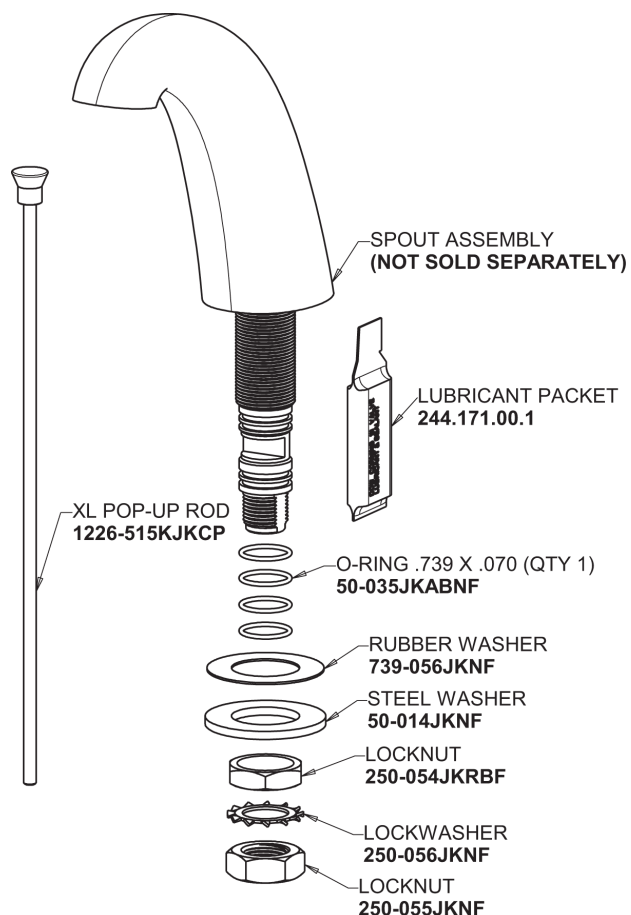

Repair Parts

405-E74POLEHAB

Concealed Hot and Cold Water Sink Faucet with Pop-up Waste

CHICAGO FAUCETS®

Geberit Group

Base Parts:

405 Series Spout with Pop-up Waste 401-614KJKCP

For Technical Assistance:

Concealed Hot and Cold Water Sink Faucet with Pop-up Waste

CHICAGO FAUCETS®

Geberit Group

Pop-up Waste
1244-KJKCP

1.0 GPM (3.8 L/min) Non-Aerating Laminar Outlet
E74JKABCP

Quatern Compression Cartridge (pair)
377-XTRHJKABNF (right)
377-XTLHJKABNF (left)