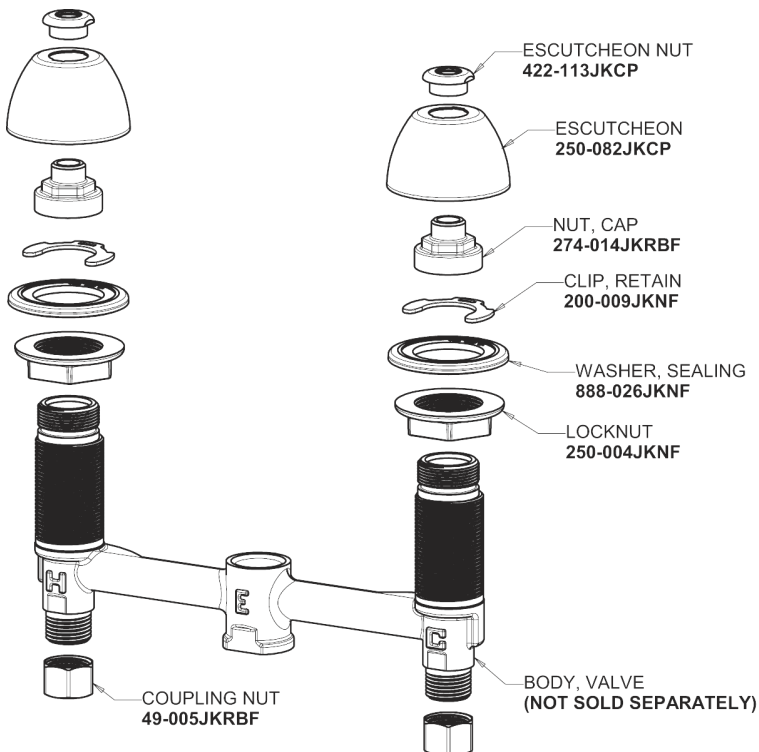

Repair Parts

405-E74AB

Concealed Hot and Cold Water Sink Faucet

CHICAGO FAUCETS®

Geberit Group

Base Parts:

2-3/8" Lever Handle 390-PRJKCP

405 Series Spout 401-602KJKCP

1.0 GPM (3.8 L/min) Non-Aerating Laminar Outlet E74JKABCP

Quatern Compression Cartridge (pair) 377-XTRHJKABNF (right) 377-XTLHJKABNF (left)

For Technical Assistance:

Phone: 800-TEC-TRUE (832-8783)

Email: techsupport.us@chicagofaucets.com