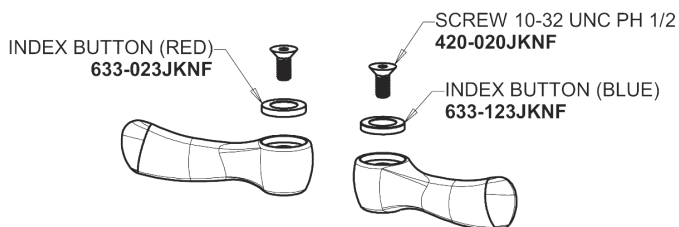

Repair Parts

405-E74AB

Concealed Hot and Cold Water Sink Faucet

CHICAGO FAUCETS®

Geberit Group

Base Parts:

2-3/8" Lever Handle 390-PRJKCP

405 Series Spout 401-602KJKCP

1.0 GPM (3.8 L/min) Non-Aerating Laminar Outlet E74JKABCP

Quatern Compression Cartridge (pair) 377-XTRHJKABNF (right) 377-XTLHJKABNF (left)

For Technical Assistance:

Phone: 800-TEC-TRUE (832-8783)

Email: techsupport.us@chicagofaucets.com