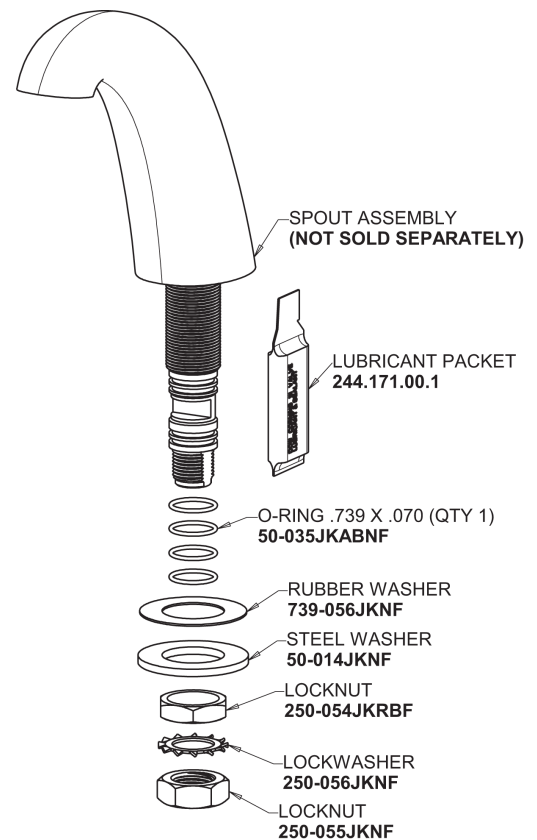

Repair Parts

405-E74AB

Concealed Hot and Cold Water Sink Faucet

CHICAGO FAUCETS®

Geberit Group

Base Parts:

2-3/8" Lever Handle 390-PRJKCP

405 Series Spout 401-602KJKCP

1.0 GPM (3.8 L/min) Non-Aerating Laminar Outlet E74JKABCP

Quatern Compression Cartridge (pair) 377-XTRHJKABNF (right) 377-XTLHJKABNF (left)

For Technical Assistance:

Phone: 800-TEC-TRUE (832-8783)

Email: techsupport.us@chicagofaucets.com