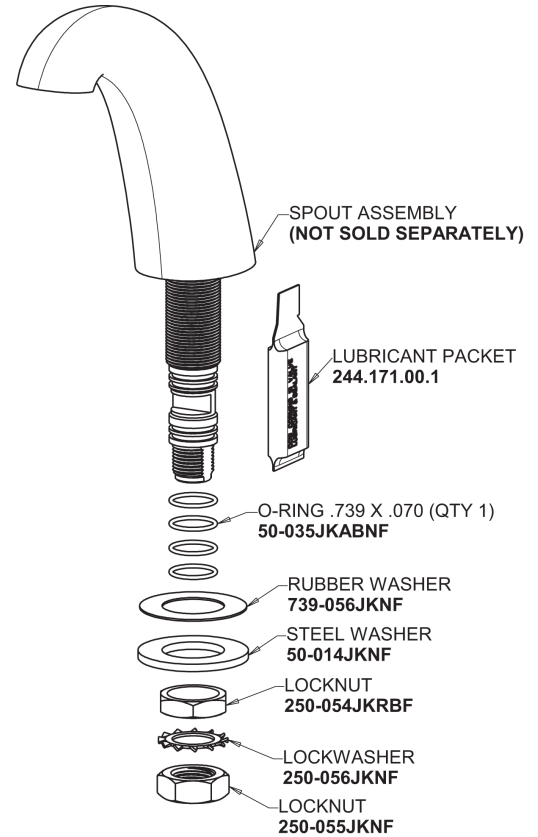

Repair Parts

405-E74-950AB

Concealed Hot and Cold Water Sink Faucet

CHICAGO FAUCETS®

Geberit Group

Base Parts:

405 Series Spout 401-602KJKCP

1.0 GPM (3.8 L/min) Non-Aerating Laminar Outlet E74JKABCP

2-1/2" Three-Wing Canopy Handle (pair) 950-PRJKCP

Quatrum Compression Cartridge (pair) 1-099XTJKABNF (right) 1-100XTJKABNF (left)

For Technical Assistance:

Phone: 800-TEC-TRUE (832-8783)

Email: techsupport.us@chicagofaucets.com