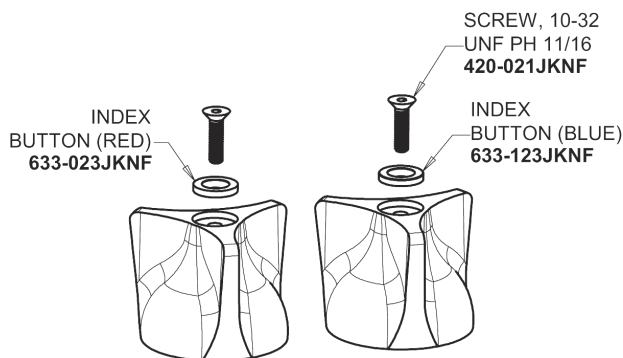

Repair Parts

405-E74-950AB

Concealed Hot and Cold Water Sink Faucet

CHICAGO FAUCETS®

Geberit Group

Base Parts:

405 Series Spout 401-602KJKCP

1.0 GPM (3.8 L/min) Non-Aerating Laminar Outlet E74JKABCP

2-1/2" Three-Wing Canopy Handle (pair) 950-PRJKCP

Quatrum Compression Cartridge (pair) 1-099XTJKABNF (right) 1-100XTJKABNF (left)

For Technical Assistance:

Phone: 800-TEC-TRUE (832-8783)

Email: techsupport.us@chicagofaucets.com