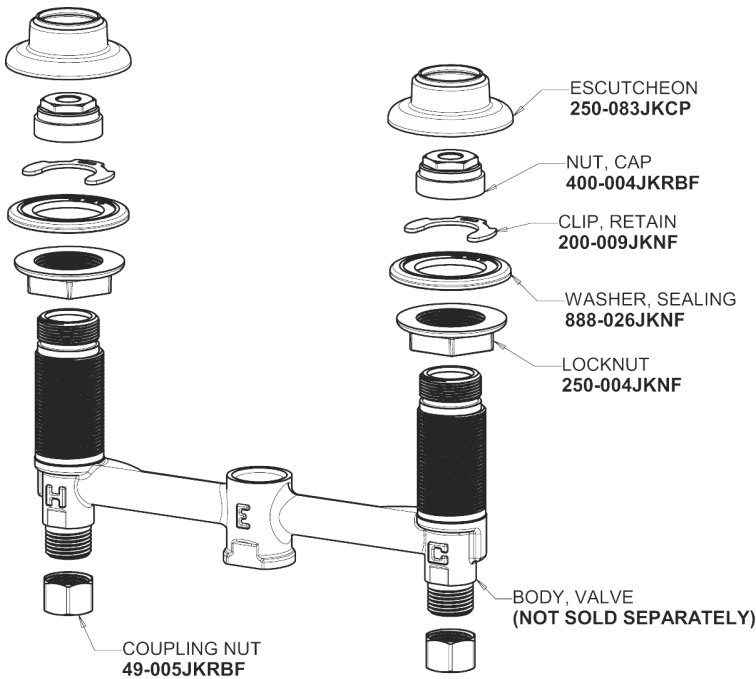

Repair Parts

405-E74-950AB

Concealed Hot and Cold Water Sink Faucet

CHICAGO FAUCETS®

Geberit Group

Base Parts:

405 Series Spout 401-602KJKCP

1.0 GPM (3.8 L/min) Non-Aerating Laminar Outlet E74JKABCP

2-1/2" Three-Wing Canopy Handle (pair) 950-PRJKCP

Quatrum Compression Cartridge (pair) 1-099XTJKABNF (right) 1-100XTJKABNF (left)

For Technical Assistance:

Phone: 800-TEC-TRUE (832-8783)

Email: techsupport.us@chicagofaucets.com