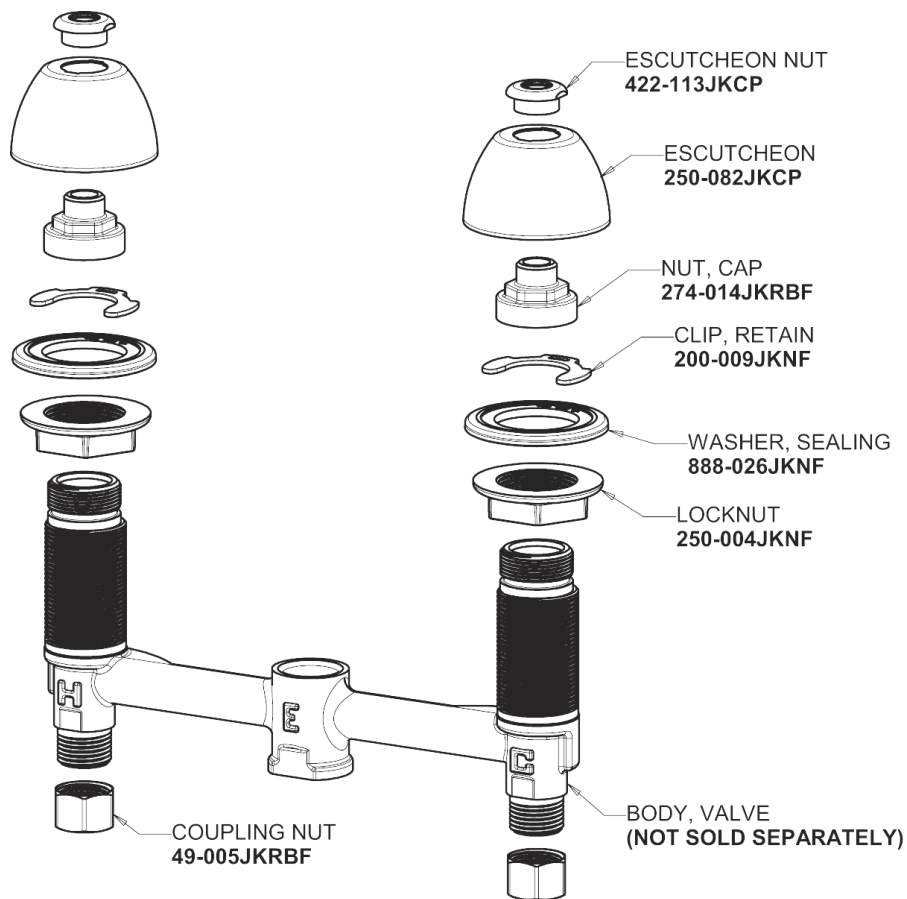

Repair Parts

405-E74-633LEHAB

Concealed Hot and Cold Water Sink Faucet

CHICAGO FAUCETS®

Geberit Group

Base Parts:

1.0 GPM (3.8 L/min) Non-Aerating Laminar Outlet
E74JKABCP

405 Series Spout 401-602KJKCP

Quaturn Compression Cartridge (left hand)
377-XTLHJKABNF

For Technical Assistance:

Phone: 800-TEC-TRUE (832-8783)

Email: techsupport.us@chicagofaucets.com

2100 South Clearwater Drive
Des Plaines, IL 60018
Phone: 847-803-5000
chicagofaucets.com