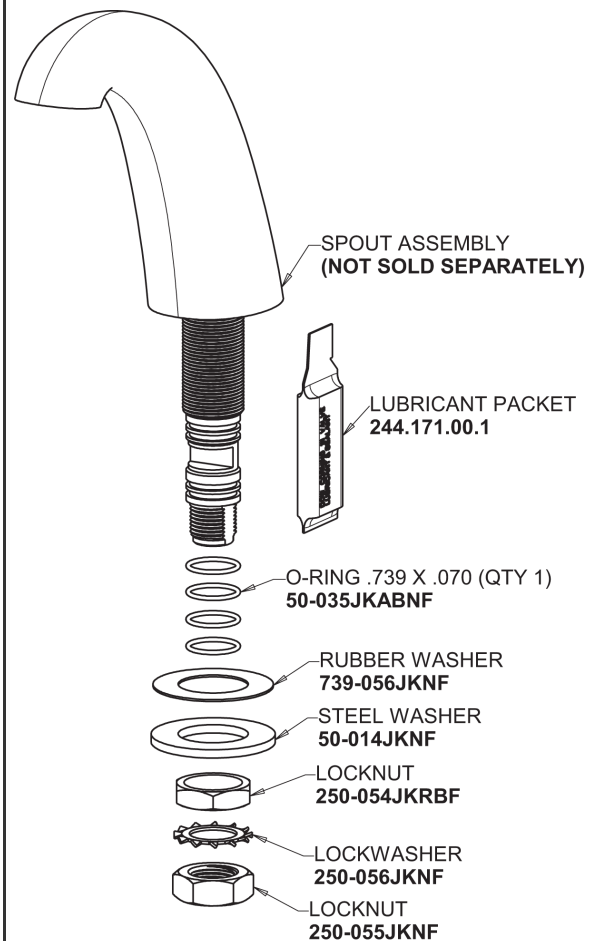

Repair Parts

405-E74-633LEHAB

Concealed Hot and Cold Water Sink Faucet

CHICAGO FAUCETS®

Geberit Group

Base Parts:

1.0 GPM (3.8 L/min) Non-Aerating Laminar Outlet
E74JKABCP

405 Series Spout 401-602KJKCP