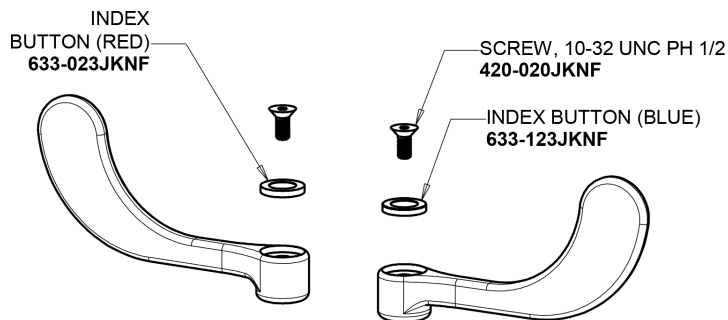

Concealed Hot and Cold Water Sink Faucet with Pop-up Waste

CHICAGO FAUCETS®

Geberit Group

Pop-up Waste
1244-KJKCP

POP-UP WASTE
1244-KJKCP

1.0 GPM (3.8 L/min) Non-Aerating Laminar Outlet
E74JKABCP

4" Wristblade Handle
317-PRJKCP