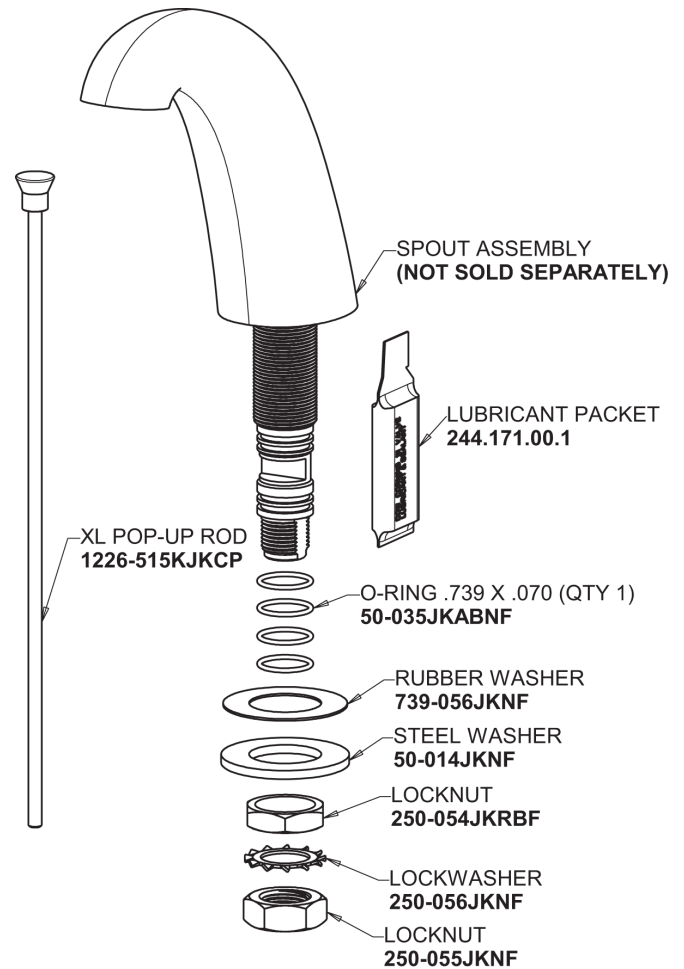

Repair Parts

405-E74-317POAB

Concealed Hot and Cold Water Sink Faucet with Pop-up Waste

CHICAGO FAUCETS®

Geberit Group

Base Parts:

405 Series Spout with Pop-up Waste 401-614KJKCP

For Technical Assistance:

Concealed Hot and Cold Water Sink Faucet with Pop-up Waste

CHICAGO FAUCETS®

Geberit Group

Pop-up Waste
1244-KJKCP

POP-UP WASTE
1244-KJKCP

1.0 GPM (3.8 L/min) Non-Aerating Laminar Outlet
E74JKABCP

4" Wristblade Handle
317-PRJKCP