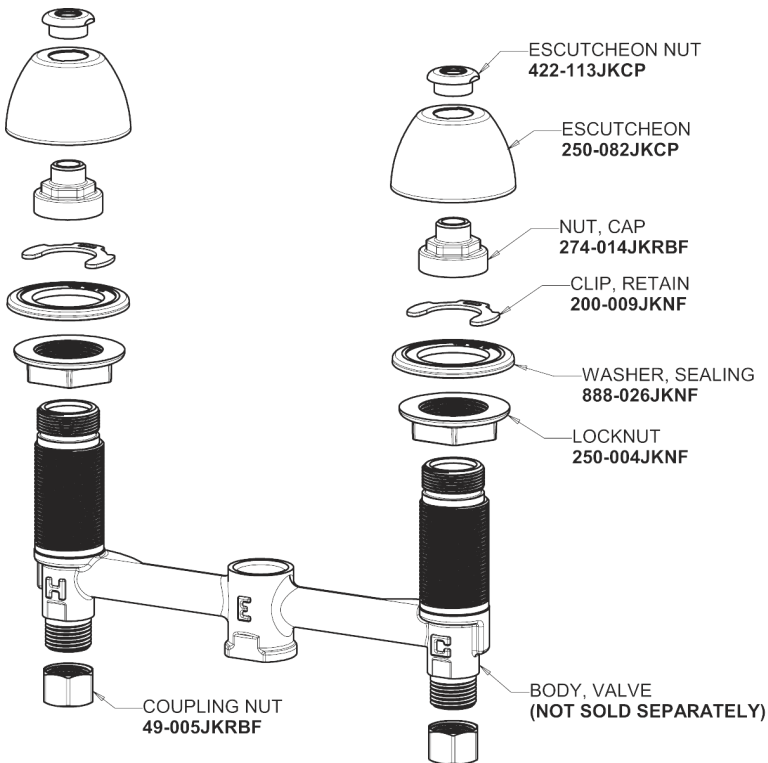

Repair Parts

405-E74-317POAB

Concealed Hot and Cold Water Sink Faucet with Pop-up Waste

CHICAGO FAUCETS®

Geberit Group

Base Parts:

405 Series Spout with Pop-up Waste 401-614KJKCP

For Technical Assistance:

Concealed Hot and Cold Water Sink Faucet with Pop-up Waste

CHICAGO FAUCETS®

Geberit Group

Pop-up Waste
1244-KJKCP

POP-UP WASTE
1244-KJKCP

1.0 GPM (3.8 L/min) Non-Aerating Laminar Outlet
E74JKABCP

4" Wristblade Handle
317-PRJKCP