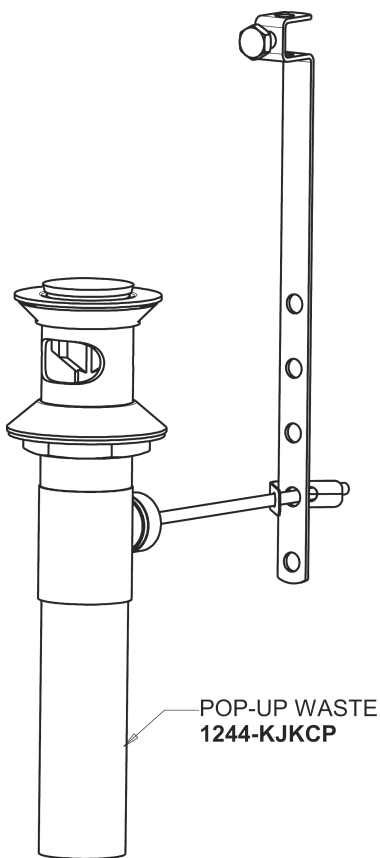

Repair Parts

405-E74-317POAB

Concealed Hot and Cold Water Sink Faucet with Pop-up Waste

CHICAGO FAUCETS®

Geberit Group

Base Parts:

405 Series Spout with Pop-up Waste 401-614KJKCP

For Technical Assistance:

Concealed Hot and Cold Water Sink Faucet with Pop-up Waste

CHICAGO FAUCETS®

Geberit Group

Pop-up Waste
1244-KJKCP

POP-UP WASTE
1244-KJKCP

1.0 GPM (3.8 L/min) Non-Aerating Laminar Outlet
E74JKABCP

4" Wristblade Handle
317-PRJKCP