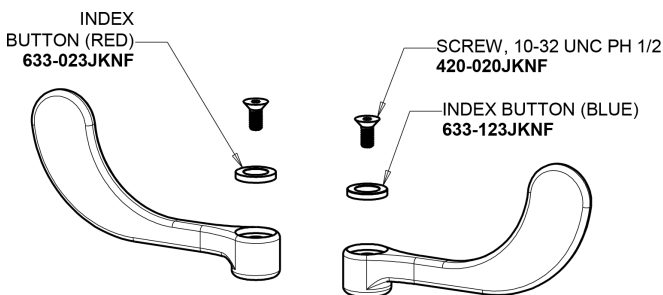

Repair Parts

405-E74-317AB

Concealed Hot and Cold Water Sink Faucet

CHICAGO FAUCETS®

Geberit Group

Base Parts:

405 Series Spout 401-602KJKCP

1.0 GPM (3.8 L/min) Non-Aerating Laminar Outlet E74JKABCP

4" Wristblade Handle 317-PRJKCP

Quaturn Compression Cartridge (pair) 377-XTRHJKABNF (right) 377-XTLHJKABNF (left)

For Technical Assistance:

Phone: 800-TEC-TRUE (832-8783)

Email: techsupport.us@chicagofaucets.com