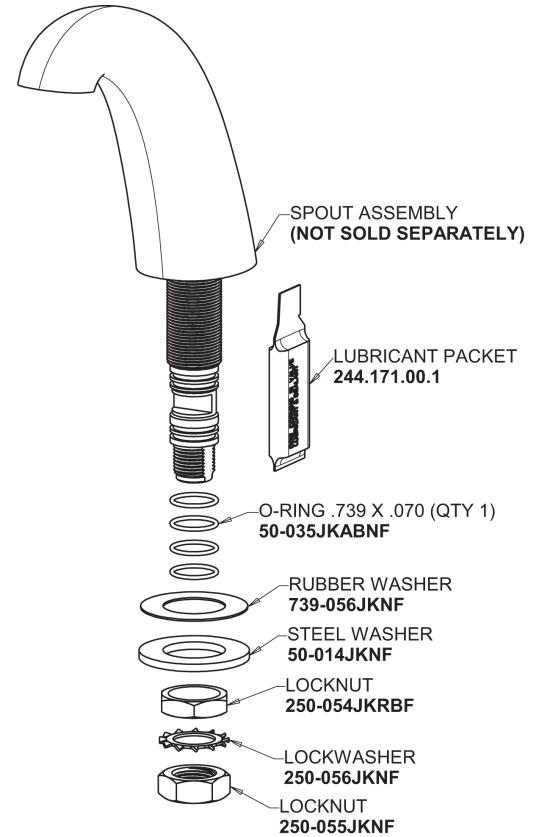

Repair Parts

405-E74-317AB

Concealed Hot and Cold Water Sink Faucet

CHICAGO FAUCETS®

Geberit Group

Base Parts:

405 Series Spout 401-602KJKCP

1.0 GPM (3.8 L/min) Non-Aerating Laminar Outlet E74JKABCP

4" Wristblade Handle 317-PRJKCP

Quaturn Compression Cartridge (pair) 377-XTRHJKABNF (right) 377-XTLHJKABNF (left)

For Technical Assistance:

Phone: 800-TEC-TRUE (832-8783)

Email: techsupport.us@chicagofaucets.com