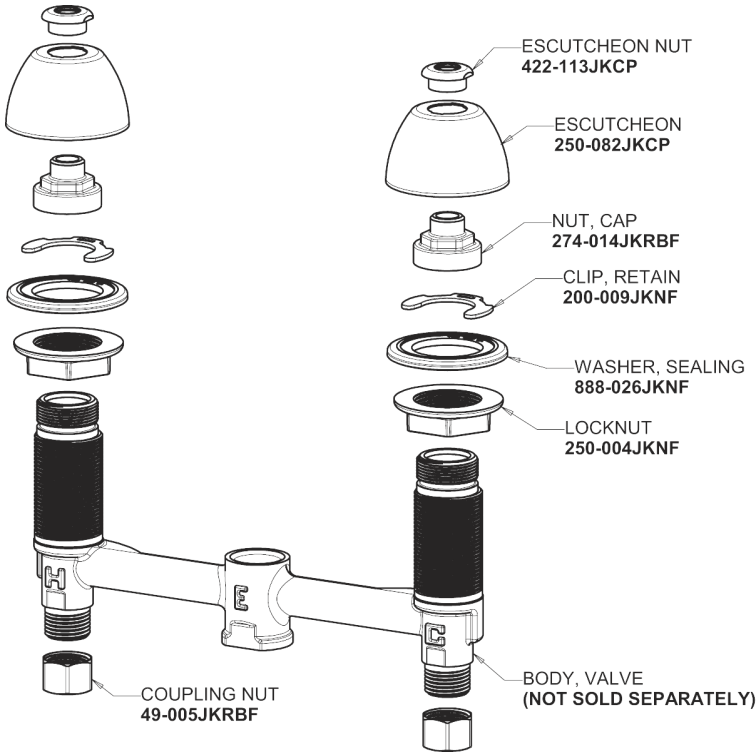

Repair Parts

405-E74-317AB

Concealed Hot and Cold Water Sink Faucet

CHICAGO FAUCETS®

Geberit Group

Base Parts:

405 Series Spout 401-602KJKCP

1.0 GPM (3.8 L/min) Non-Aerating Laminar Outlet E74JKABCP

4" Wristblade Handle 317-PRJKCP

Quaturn Compression Cartridge (pair) 377-XTRHJKABNF (right) 377-XTLHJKABNF (left)

For Technical Assistance:

Phone: 800-TEC-TRUE (832-8783)

Email: techsupport.us@chicagofaucets.com