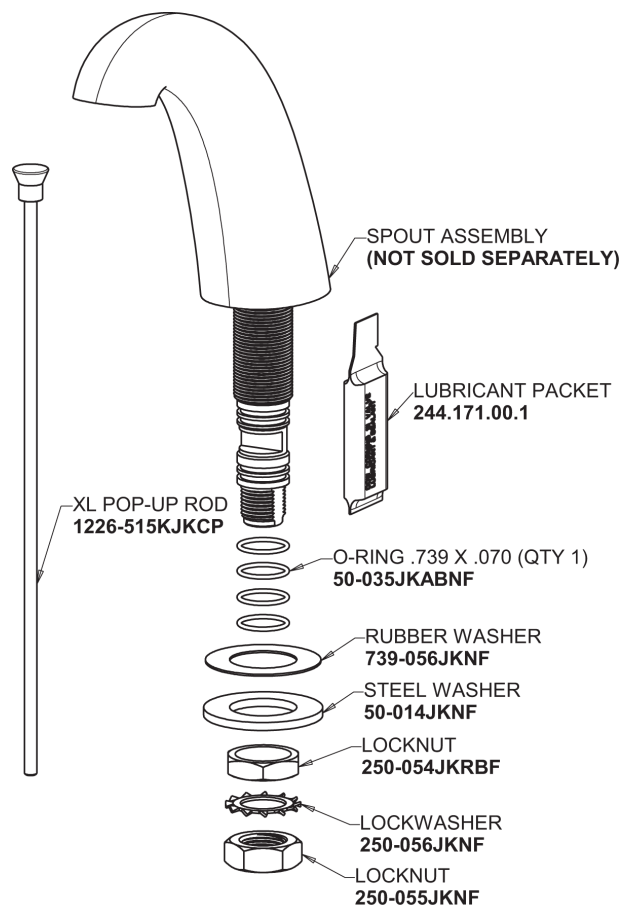

Repair Parts

405-E70XKPOAB

Concealed Hot and Cold Water Sink Faucet with Pop-up Waste

CHICAGO FAUCETS®

Geberit Group

Base Parts:

405 Series Spout with Pop-up Waste 401-614KJKCP

For Technical Assistance:

Concealed Hot and Cold Water Sink Faucet with Pop-up Waste

CHICAGO FAUCETS®

Geberit Group

Pop-up Waste
1244-KJKCP

POP-UP WASTE
1244-KJKCP

0.5 GPM (1.9 L/min) Non-Aerating Laminar Outlet
E70JKABCP

2-3/8" Lever Handle
390-PRJKCP