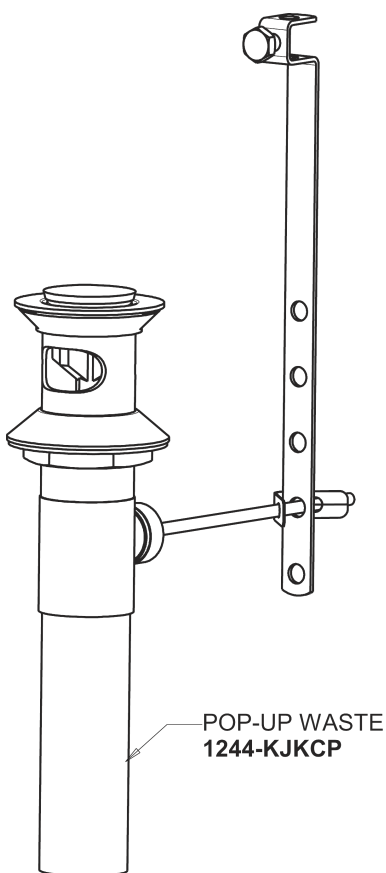

Repair Parts

405-E70XKPOAB

Concealed Hot and Cold Water Sink Faucet with Pop-up Waste

CHICAGO FAUCETS®

Geberit Group

Base Parts:

405 Series Spout with Pop-up Waste 401-614KJKCP

For Technical Assistance:

Concealed Hot and Cold Water Sink Faucet with Pop-up Waste

CHICAGO FAUCETS®

Geberit Group

Pop-up Waste
1244-KJKCP

POP-UP WASTE
1244-KJKCP

0.5 GPM (1.9 L/min) Non-Aerating Laminar Outlet
E70JKABCP

2-3/8" Lever Handle
390-PRJKCP

Ceramic 1/4-Turn Cartridge (pair)
377-XKRHJKABNF (right)
377-XKLHJKABNF (left)

For Technical Assistance:

Phone: 800-TEC-TRUE (832-8783)

Email: techsupport.us@chicagofaucets.com

2100 South Clearwater Drive