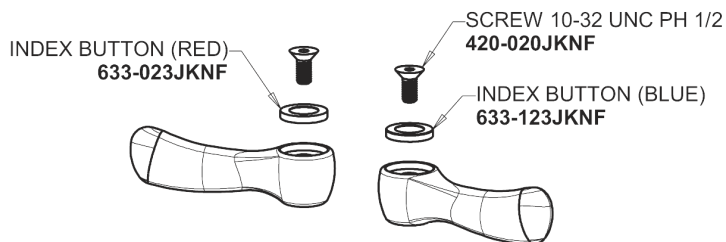

Concealed Hot and Cold Water Sink Faucet with Pop-up Waste

CHICAGO FAUCETS®

Geberit Group

Pop-up Waste
1244-KJKCP

POP-UP WASTE
1244-KJKCP

0.5 GPM (1.9 L/min) Non-Aerating Laminar Outlet
E70JKABCP

2-3/8" Lever Handle
390-PRJKCP