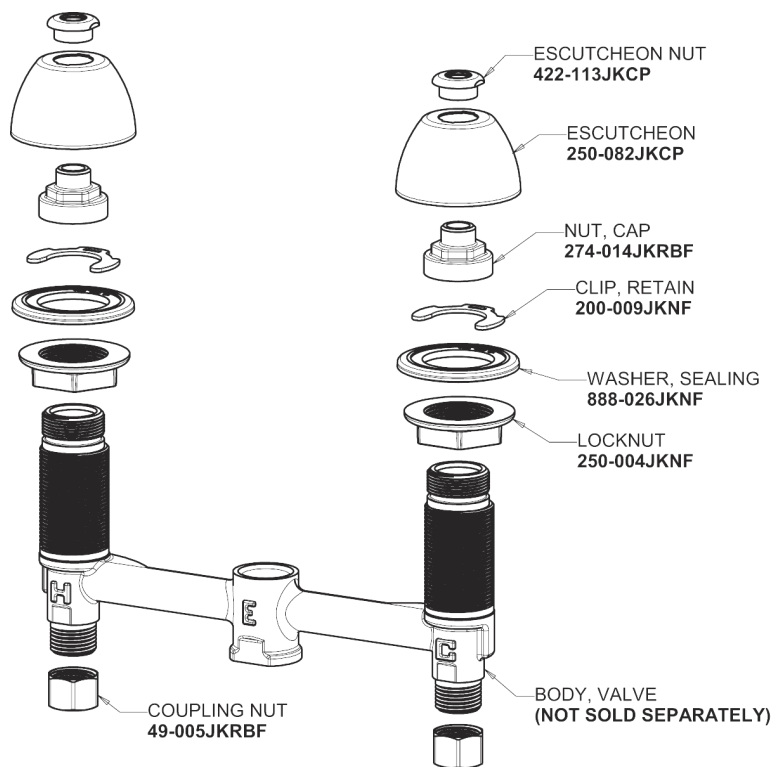

Repair Parts

405-E70XKPOAB

Concealed Hot and Cold Water Sink Faucet with Pop-up Waste

CHICAGO FAUCETS®

Geberit Group

Base Parts:

405 Series Spout with Pop-up Waste 401-614KJKCP

For Technical Assistance:

Concealed Hot and Cold Water Sink Faucet with Pop-up Waste

CHICAGO FAUCETS®

Geberit Group

Pop-up Waste
1244-KJKCP

POP-UP WASTE
1244-KJKCP

0.5 GPM (1.9 L/min) Non-Aerating Laminar Outlet
E70JKABCP

2-3/8" Lever Handle
390-PRJKCP

Ceramic 1/4-Turn Cartridge (pair)
377-XKRHJKABNF (right)
377-XKLHJKABNF (left)

For Technical Assistance:

Phone: 800-TEC-TRUE (832-8783)

Email: techsupport.us@chicagofaucets.com

2100 South Clearwater Drive