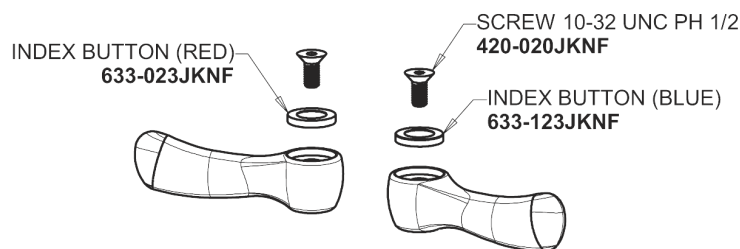

Concealed Hot and Cold Water Sink Faucet with Pop-up Waste

CHICAGO FAUCETS®

Geberit Group

Pop-up Waste
1244-KJKCP

POP-UP WASTE
1244-KJKCP

0.5 GPM (1.9 L/min) Non-Aerating Laminar Outlet
E70JKABCP

2-3/8" Lever Handle
390-PRJKCP