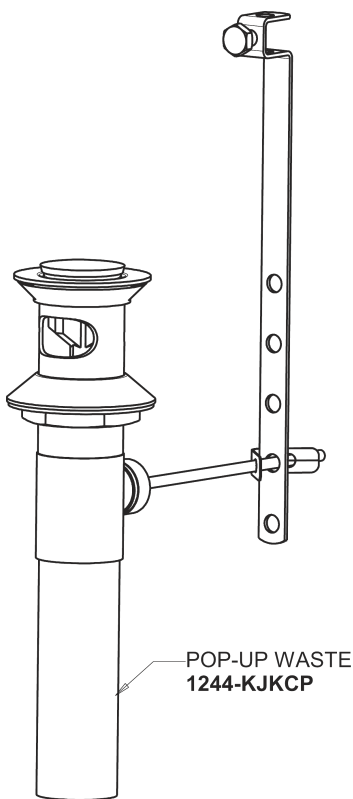

Repair Parts

405-E70POAB

Concealed Hot and Cold Water Sink Faucet with Pop-up Waste

CHICAGO FAUCETS®

Geberit Group

Base Parts:

405 Series Spout with Pop-up Waste 401-614KJKCP

For Technical Assistance:

Concealed Hot and Cold Water Sink Faucet with Pop-up Waste

CHICAGO FAUCETS®

Geberit Group

Pop-up Waste
1244-KJKCP

POP-UP WASTE
1244-KJKCP

0.5 GPM (1.9 L/min) Non-Aerating Laminar Outlet
E70JKABCP

2-3/8" Lever Handle
390-PRJKCP