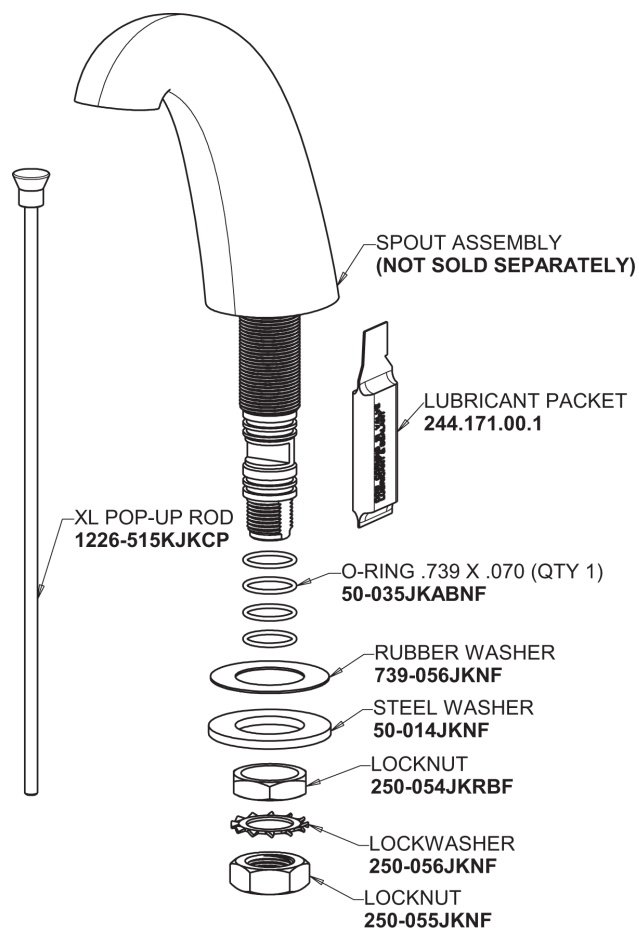

Repair Parts

405-E70POAB

Concealed Hot and Cold Water Sink Faucet with Pop-up Waste

CHICAGO FAUCETS®

Geberit Group

Base Parts:

405 Series Spout with Pop-up Waste 401-614KJKCP

For Technical Assistance:

Concealed Hot and Cold Water Sink Faucet with Pop-up Waste

CHICAGO FAUCETS®

Geberit Group

Pop-up Waste
1244-KJKCP

POP-UP WASTE
1244-KJKCP

0.5 GPM (1.9 L/min) Non-Aerating Laminar Outlet
E70JKABCP

2-3/8" Lever Handle
390-PRJKCP