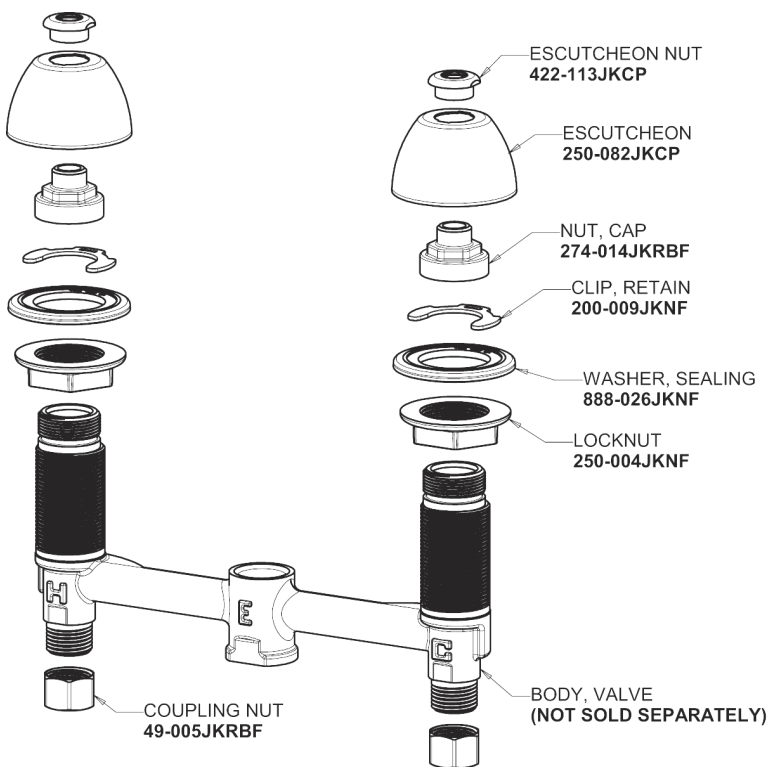

Repair Parts

405-E70POAB

Concealed Hot and Cold Water Sink Faucet with Pop-up Waste

CHICAGO FAUCETS®

Geberit Group

Base Parts:

405 Series Spout with Pop-up Waste 401-614KJKCP

For Technical Assistance:

Concealed Hot and Cold Water Sink Faucet with Pop-up Waste

CHICAGO FAUCETS®

Geberit Group

Pop-up Waste
1244-KJKCP

POP-UP WASTE
1244-KJKCP

0.5 GPM (1.9 L/min) Non-Aerating Laminar Outlet
E70JKABCP

2-3/8" Lever Handle
390-PRJKCP