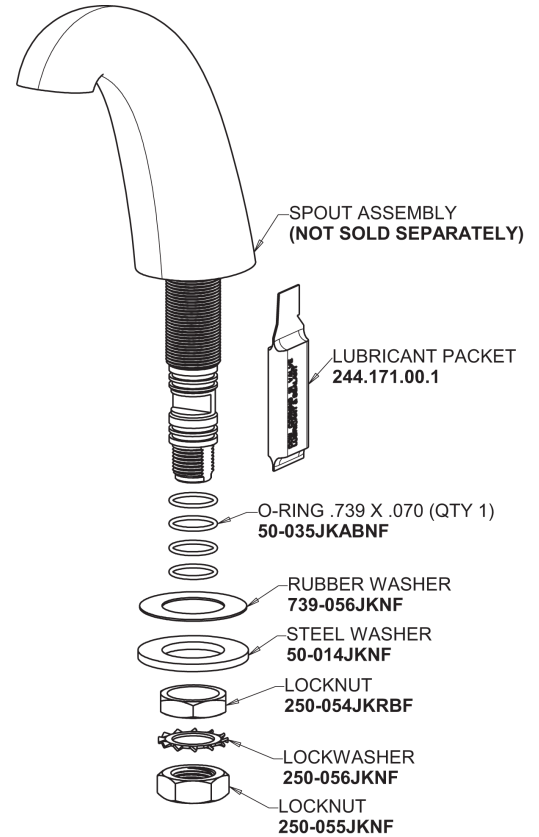

405 Series Spout 401-602KJKCP

0.5 GPM (1.9 L/min) Non-Aerating Laminar Outlet E70JKABCP

Quaturn Compression Cartridge (pair) 377-XTRHJKABNF (right) 377-XTLHJKABNF (left)

For Technical Assistance:

Phone: 800-TEC-TRUE (832-8783)

Email: techsupport.us@chicagofaucets.com

2100 South Clearwater Drive

Des Plaines, IL 60018

Phone: 847-803-5000

chicagofaucets.com