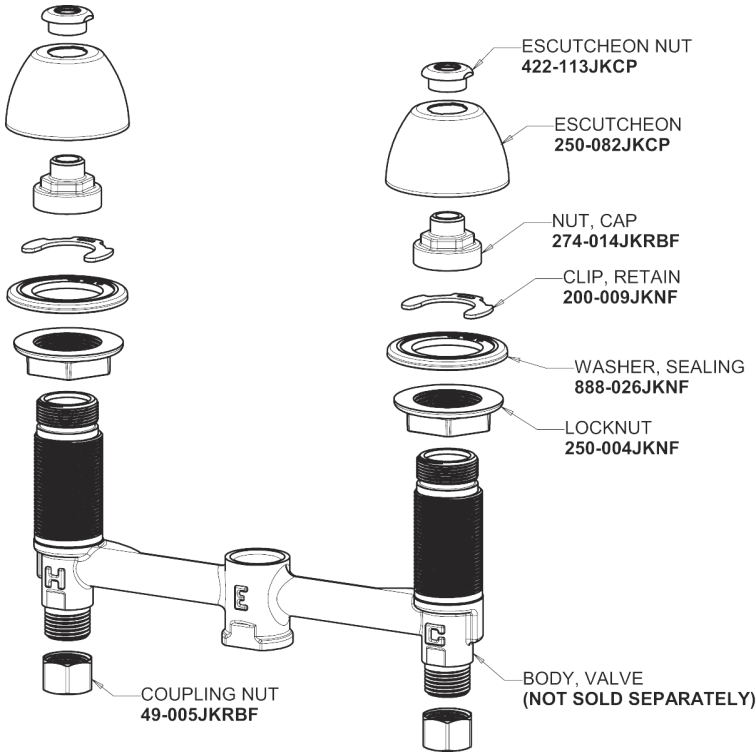

# Repair Parts

405-E70AB

Concealed Hot and Cold Water Sink Faucet

## Base Parts:

## 2-3/8" Lever Handle 390-PRJKCP

## 405 Series Spout 401-602KJKCP