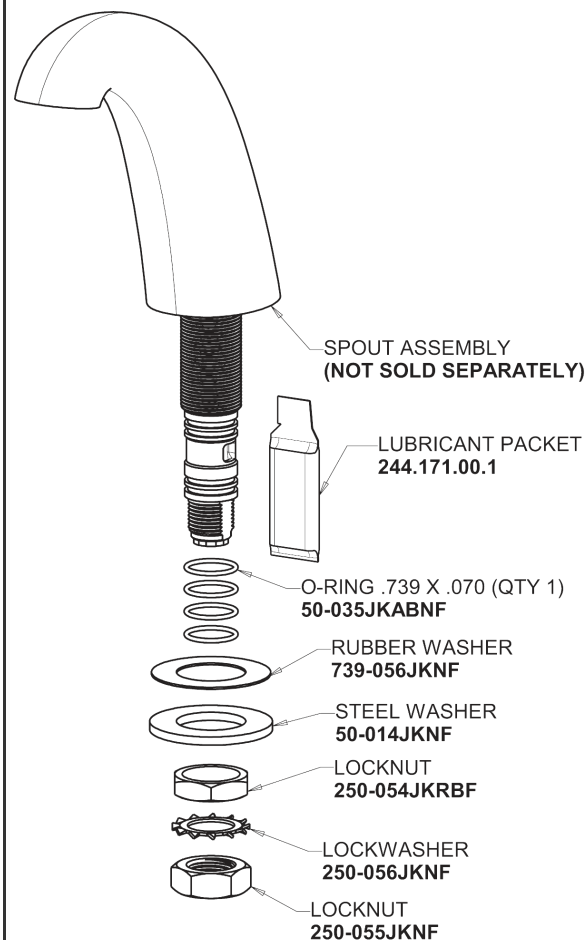

Repair Parts

405-E70-633AB

Concealed Hot and Cold Water Sink Faucet

**CHICAGO
FAUCETS**

a Geberit company

Base Parts:

401-602KJKCP

For Technical Assistance:

Concealed Hot and Cold Water Sink Faucet

**CHICAGO
FAUCETS** 

a Geberit company

3" Cross Handle (pair)
633-PRJKCP

0.5 GPM (1.9 L/min) Non-Aerating Laminar Outlet
E70JKABCP

Quartern Compression Cartridge (left hand)
377-XTLHJKABNF