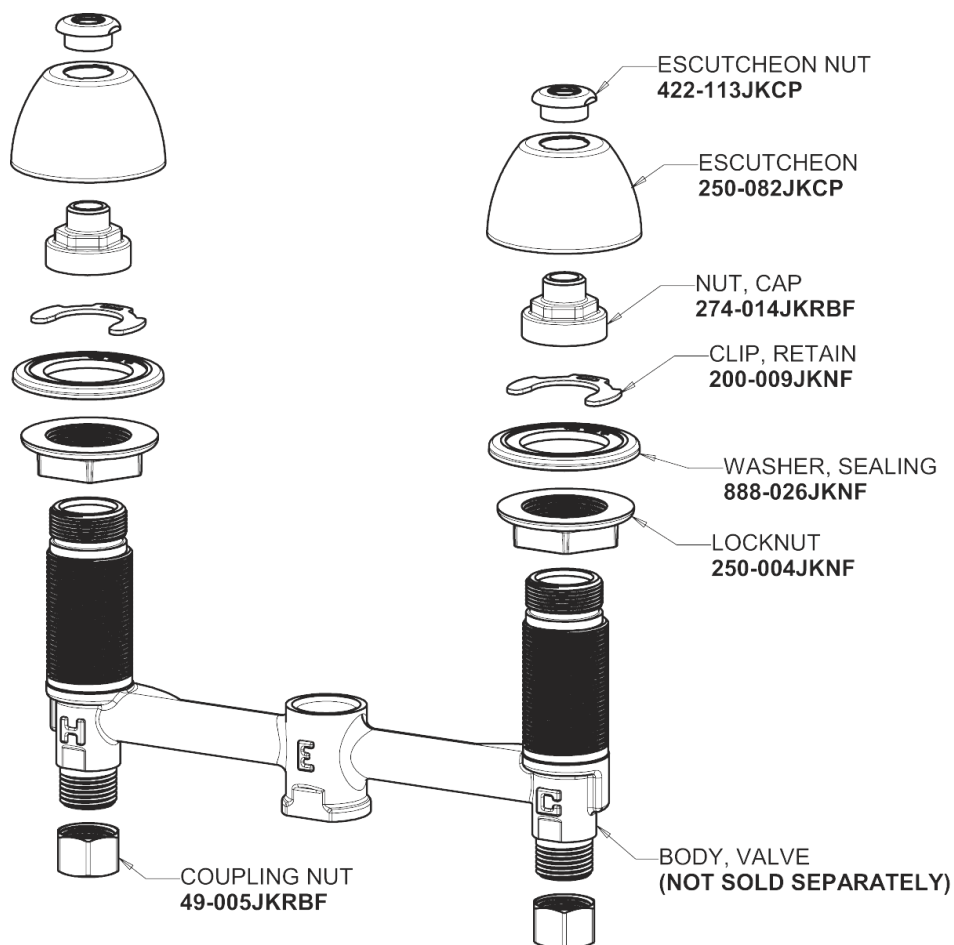

Repair Parts

405-E70-633AB

Concealed Hot and Cold Water Sink Faucet

**CHICAGO
FAUCETS**

a Geberit company

Base Parts:

401-602KJKCP

For Technical Assistance:

Concealed Hot and Cold Water Sink Faucet

**CHICAGO
FAUCETS** 

a Geberit company

3" Cross Handle (pair)
633-PRJKCP

0.5 GPM (1.9 L/min) Non-Aerating Laminar Outlet
E70JKABCP

Quartern Compression Cartridge (left hand)
377-XTLHJKABNF