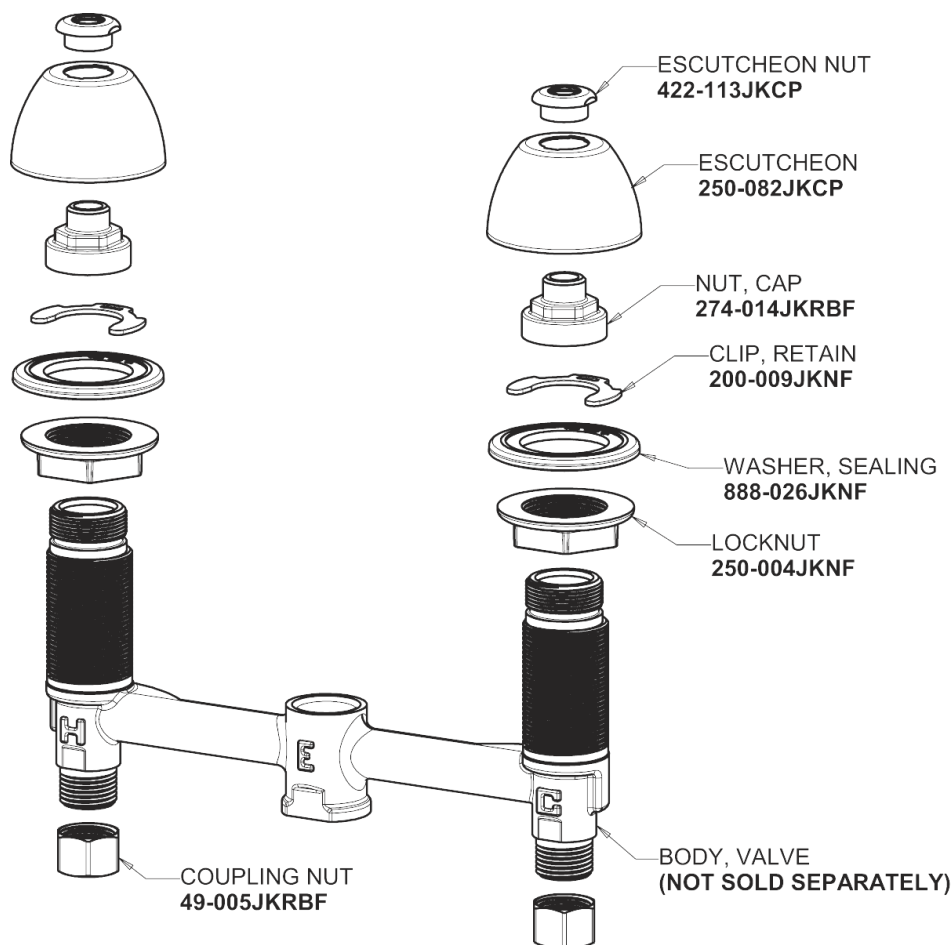

Repair Parts

405-E70-633AB

Concealed Hot and Cold Water Sink Faucet

CHICAGO FAUCETS®

Geberit Group

Base Parts:

405 Series Spout 401-602KJKCP

For Technical Assistance:

Concealed Hot and Cold Water Sink Faucet

CHICAGO FAUCETS®

Geberit Group

3" Cross Handle (pair)
633-PRJKCP

0.5 GPM (1.9 L/min) Non-Aerating Laminar Outlet
E70JKABCP

Quartern Compression Cartridge (left hand)
377-XTLHJKABNF