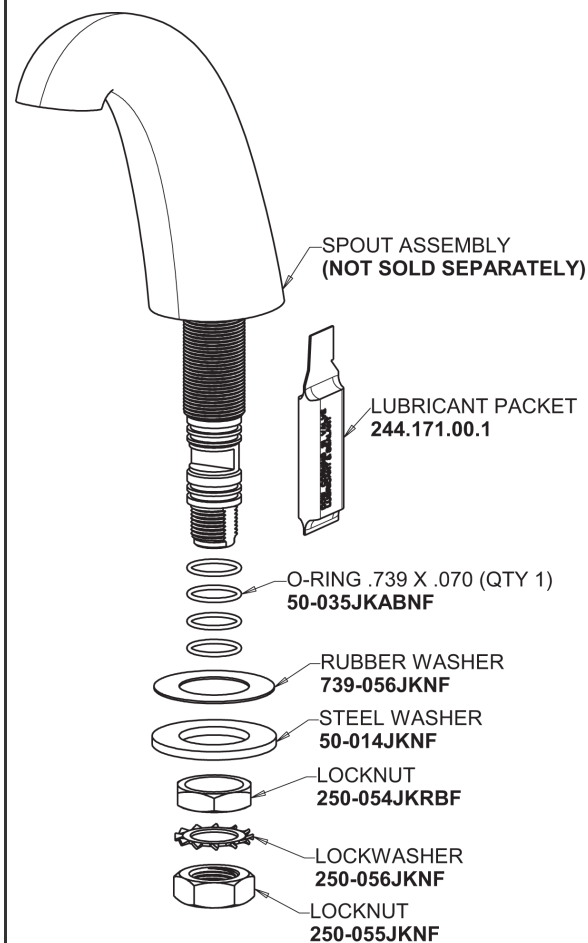

Repair Parts

405-E70-633AB

Concealed Hot and Cold Water Sink Faucet

CHICAGO FAUCETS®

Geberit Group

Base Parts:

405 Series Spout 401-602KJKCP

For Technical Assistance:

Concealed Hot and Cold Water Sink Faucet

CHICAGO FAUCETS®

Geberit Group

3" Cross Handle (pair)
633-PRJKCP

0.5 GPM (1.9 L/min) Non-Aerating Laminar Outlet
E70JKABCP

Quartern Compression Cartridge (left hand)
377-XTLHJKABNF