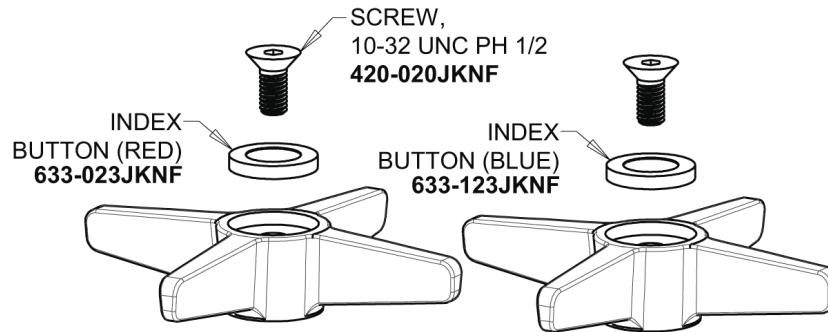

Repair Parts

405-E70-633AB

Concealed Hot and Cold Water Sink Faucet

**CHICAGO
FAUCETS**

a Geberit company

Base Parts:

401-602KJKCP

For Technical Assistance:

Concealed Hot and Cold Water Sink Faucet

**CHICAGO
FAUCETS** 

a Geberit company

3" Cross Handle (pair)
633-PRJKCP

0.5 GPM (1.9 L/min) Non-Aerating Laminar Outlet
E70JKABCP

Quartern Compression Cartridge (left hand)
377-XTLHJKABNF