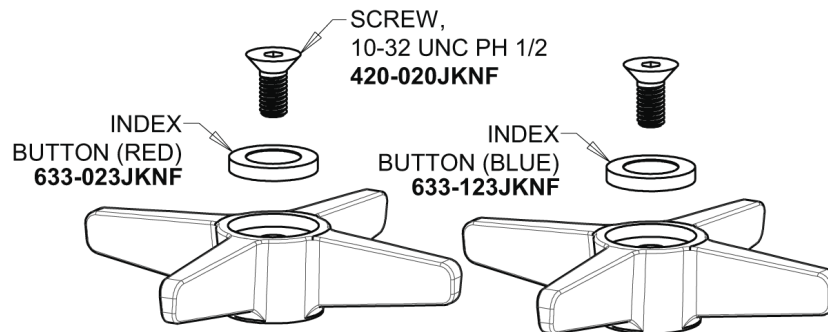

Repair Parts

405-E70-633AB

Concealed Hot and Cold Water Sink Faucet

CHICAGO FAUCETS®

Geberit Group

Base Parts:

405 Series Spout 401-602KJKCP

For Technical Assistance:

Concealed Hot and Cold Water Sink Faucet

CHICAGO FAUCETS®

Geberit Group

3" Cross Handle (pair)
633-PRJKCP

0.5 GPM (1.9 L/min) Non-Aerating Laminar Outlet
E70JKABCP

Quartern Compression Cartridge (left hand)
377-XTLHJKABNF