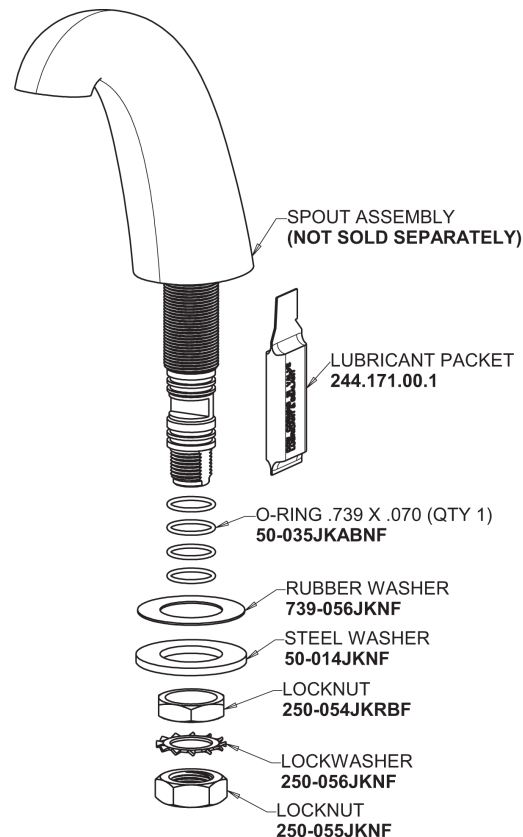

405 Series Spout 401-602KJKCP

0.5 GPM (1.9 L/min) Non-Aerating Laminar Outlet E70JKABCP

4" Wristblade Handle 317-PRJKCP