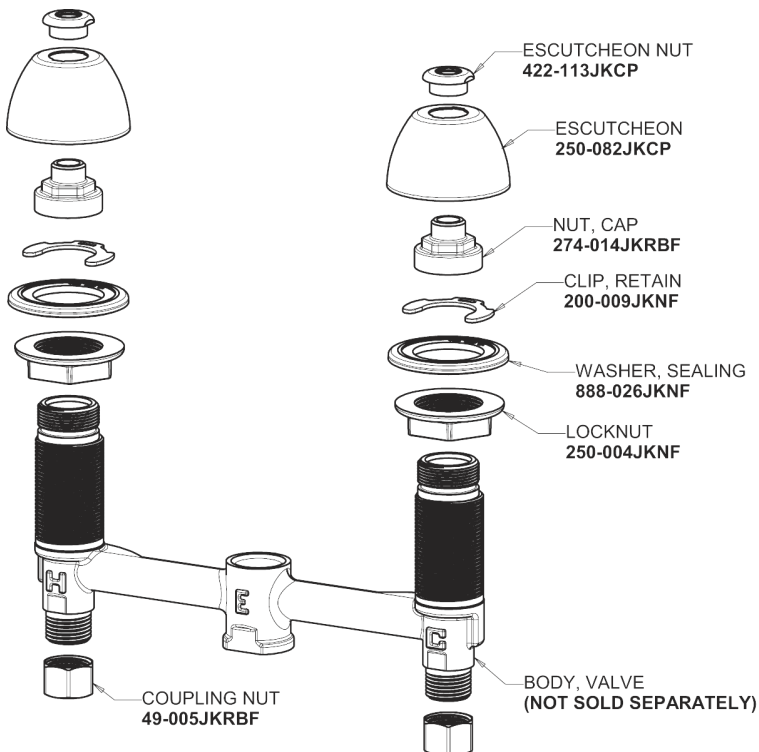

# Repair Parts

405-E70-317XKAB

Concealed Hot and Cold Water Sink Faucet

## Base Parts:

## 405 Series Spout 401-602KJKCP

## Ceramic 1/4-Turn Cartridge (pair) 377-XKRHJKABNF (right) 377-XKLHJKABNF (left)