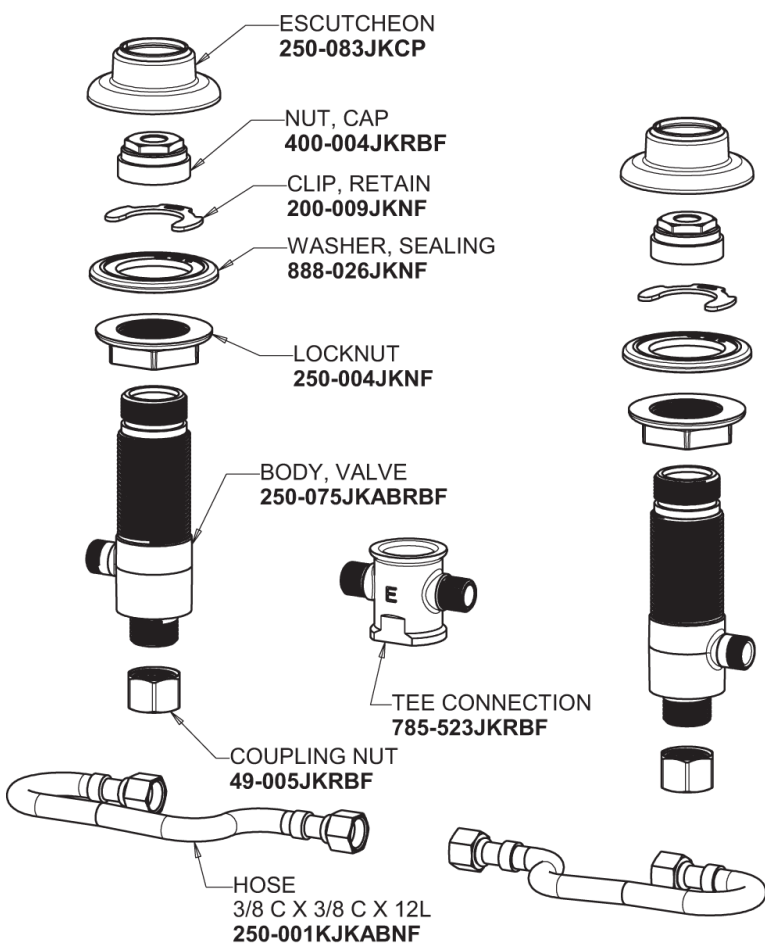

Repair Parts

405-E70-1000POAB

Concealed Hot and Cold Water Sink Faucet with Pop-up Waste

CHICAGO FAUCETS®

Geberit Group

Base Parts:

405 Series Spout with Pop-up Waste 401-614KJKCP

For Technical Assistance:

Concealed Hot and Cold Water Sink Faucet with Pop-up Waste

CHICAGO FAUCETS®

Geberit Group

Pop-up Waste
1244-KJKCP

2" Vandal Proof Canopy Single Wing Handle
1000-PRJKCP

Quatern Compression Cartridge (pair)
1-099XTJKABNF (right)
1-100XTJKABNF (left)

0.5 GPM (1.9 L/min) Non-Aerating Laminar Outlet
E70JKABCP

For Technical Assistance:

Phone: 800-TEC-TRUE (832-8783)

Email: techsupport.us@chicagofaucets.com

2100 South Clearwater Drive

Des Plaines, IL 60018