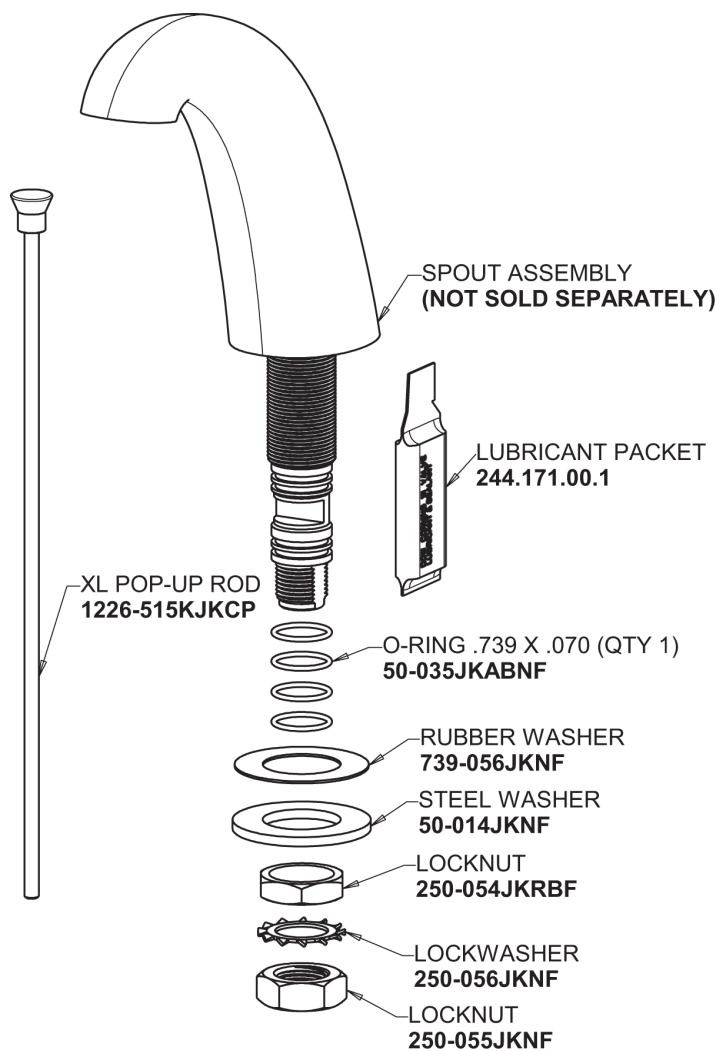

Repair Parts

405-E70-1000POAB

Concealed Hot and Cold Water Sink Faucet with Pop-up Waste

CHICAGO FAUCETS®

Geberit Group

Base Parts:

405 Series Spout with Pop-up Waste 401-614KJKCP

For Technical Assistance:

Concealed Hot and Cold Water Sink Faucet with Pop-up Waste

CHICAGO FAUCETS®

Geberit Group

Pop-up Waste
1244-KJKCP

2" Vandal Proof Canopy Single Wing Handle
1000-PRJKCP

Quatern Compression Cartridge (pair)
1-099XTJKABNF (right)
1-100XTJKABNF (left)