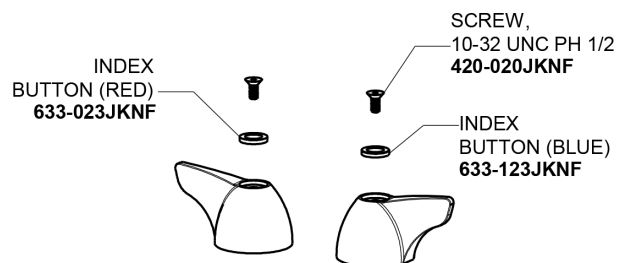

Concealed Hot and Cold Water Sink Faucet with Pop-up Waste

CHICAGO FAUCETS®

Geberit Group

Pop-up Waste
1244-KJKCP

2" Vandal Proof Canopy Single Wing Handle
1000-PRJKCP

Quatern Compression Cartridge (pair)
1-099XTJKABNF (right)
1-100XTJKABNF (left)

0.5 GPM (1.9 L/min) Non-Aerating Laminar Outlet
E70JKABCP

For Technical Assistance:

Phone: 800-TEC-TRUE (832-8783)

Email: techsupport.us@chicagofaucets.com

2100 South Clearwater Drive

Des Plaines, IL 60018