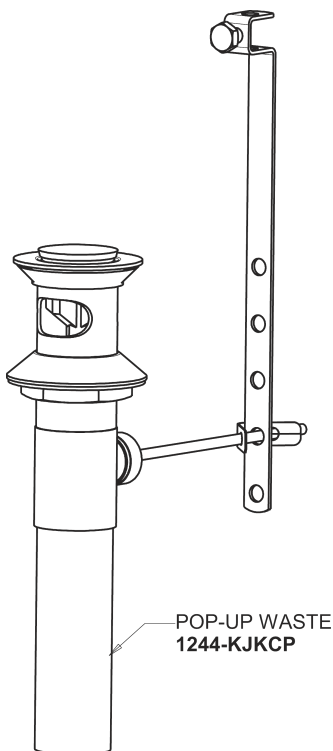

Repair Parts

405-E70-1000POAB

Concealed Hot and Cold Water Sink Faucet with Pop-up Waste

CHICAGO FAUCETS®

Geberit Group

Base Parts:

405 Series Spout with Pop-up Waste 401-614KJKCP

For Technical Assistance:

Concealed Hot and Cold Water Sink Faucet with Pop-up Waste

CHICAGO FAUCETS®

Geberit Group

Pop-up Waste
1244-KJKCP

2" Vandal Proof Canopy Single Wing Handle
1000-PRJKCP

Quatern Compression Cartridge (pair)
1-099XTJKABNF (right)
1-100XTJKABNF (left)