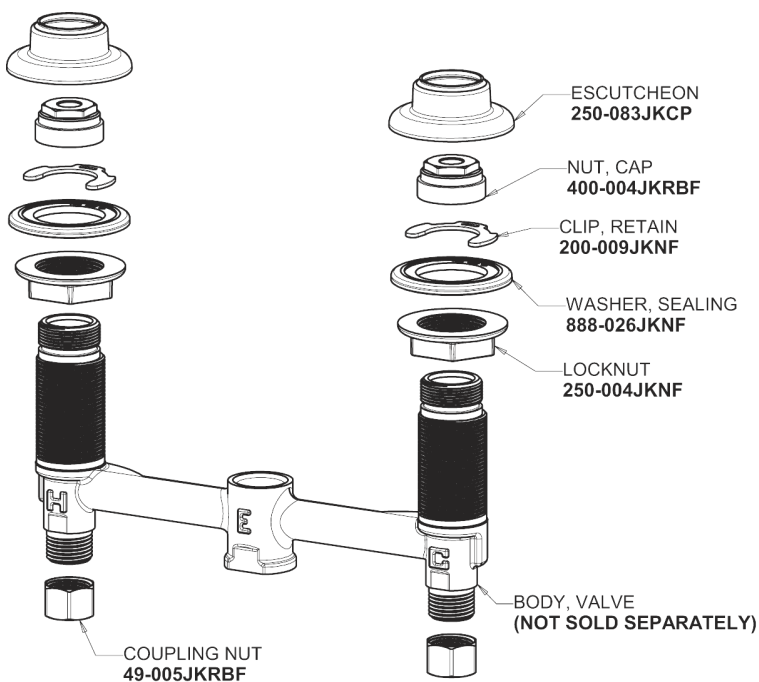

Repair Parts

405-E70-1000AB

Concealed Hot and Cold Water Sink Faucet

CHICAGO FAUCETS®

Geberit Group

Base Parts:

405 Series Spout 401-602KJKCP

0.5 GPM (1.9 L/min) Non-Aerating Laminar Outlet E70JKABCP

2" Vandal Proof Canopy Single Wing Handle 1000-PRJKCP

Quatrum Compression Cartridge (pair) 1-099XTJKABNF (right) 1-100XTJKABNF (left)

For Technical Assistance:

Phone: 800-TEC-TRUE (832-8783)

Email: techsupport.us@chicagofaucets.com