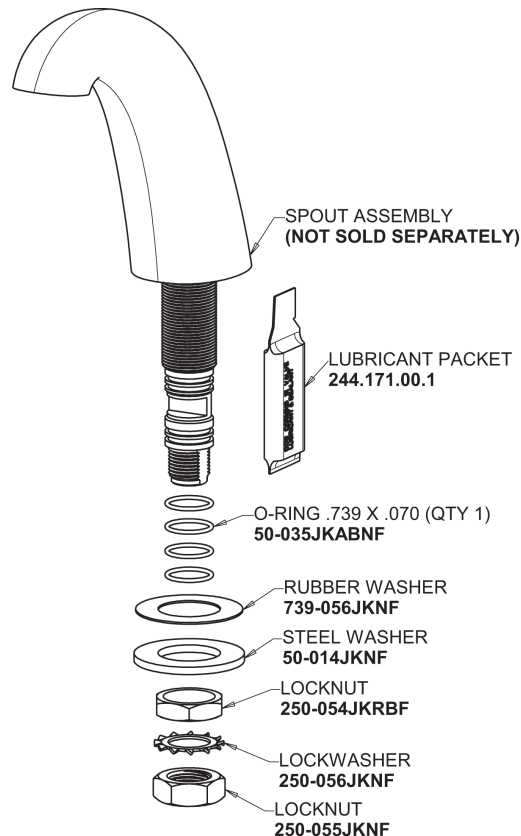

Repair Parts

405-E70-1000AB

Concealed Hot and Cold Water Sink Faucet

CHICAGO FAUCETS®

Geberit Group

Base Parts:

405 Series Spout 401-602KJKCP

0.5 GPM (1.9 L/min) Non-Aerating Laminar Outlet E70JKABCP

2" Vandal Proof Canopy Single Wing Handle 1000-PRJKCP

Quatrum Compression Cartridge (pair) 1-099XTJKABNF (right) 1-100XTJKABNF (left)

For Technical Assistance:

Phone: 800-TEC-TRUE (832-8783)

Email: techsupport.us@chicagofaucets.com