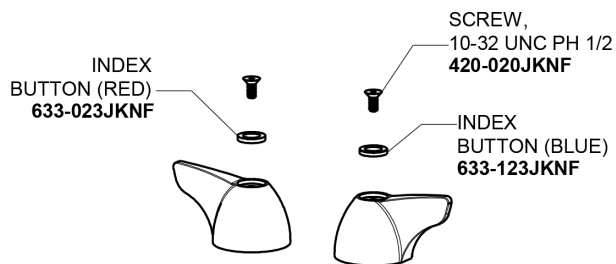

Repair Parts

405-E70-1000AB

Concealed Hot and Cold Water Sink Faucet

CHICAGO FAUCETS®

Geberit Group

Base Parts:

405 Series Spout 401-602KJKCP

0.5 GPM (1.9 L/min) Non-Aerating Laminar Outlet E70JKABCP

2" Vandal Proof Canopy Single Wing Handle 1000-PRJKCP

Quatrum Compression Cartridge (pair) 1-099XTJKABNF (right) 1-100XTJKABNF (left)

For Technical Assistance:

Phone: 800-TEC-TRUE (832-8783)

Email: techsupport.us@chicagofaucets.com