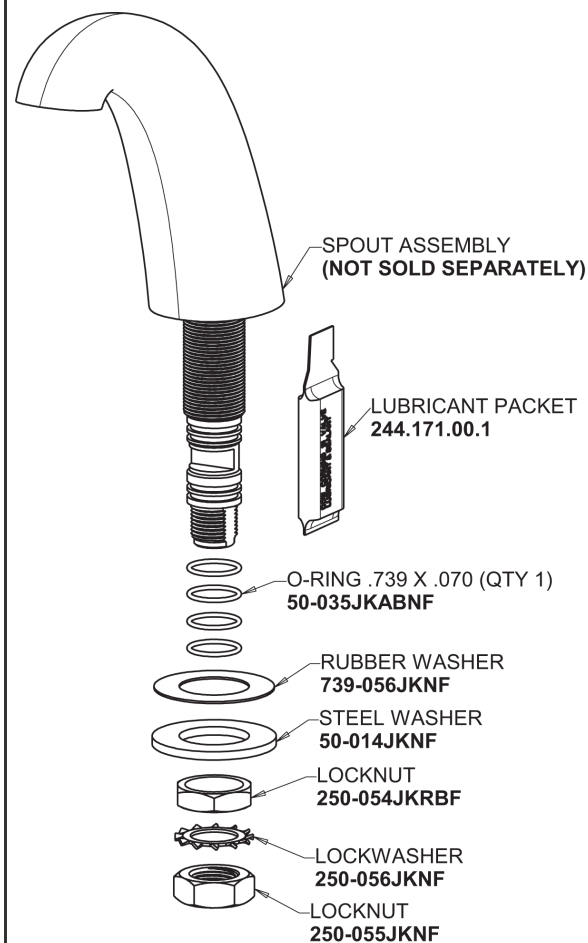

Repair Parts

405-E64VP369XKAB

Concealed Hot and Cold Water Sink Faucet

CHICAGO FAUCETS®

Geberit Group

Base Parts:

405 Series Spout 401-602KJKCP

For Technical Assistance:

Concealed Hot and Cold Water Sink Faucet

CHICAGO FAUCETS®

Geberit Group

2-3/8" Lever Handle
369-PRJKCP

1.0 GPM (3.8 L/min) Vandal Proof Non-Aerating Laminar
Outlet
E64VPJKABCP

Ceramic 1/4-Turn Cartridge (pair)
377-XKRHJKABNF (right)
377-XKLHJKABNF (left)