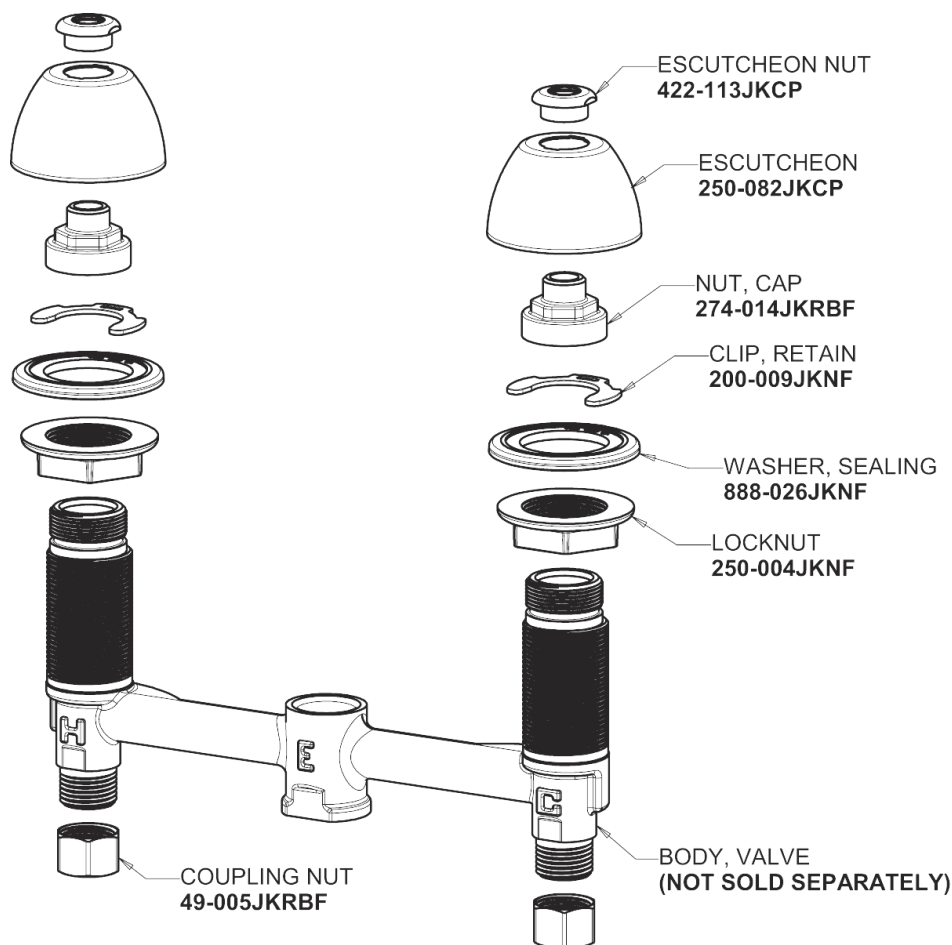

Repair Parts

405-E64VP369XKAB

Concealed Hot and Cold Water Sink Faucet

CHICAGO FAUCETS®

Geberit Group

Base Parts:

405 Series Spout 401-602KJKCP

For Technical Assistance:

Concealed Hot and Cold Water Sink Faucet

CHICAGO FAUCETS®

Geberit Group

2-3/8" Lever Handle
369-PRJKCP

1.0 GPM (3.8 L/min) Vandal Proof Non-Aerating Laminar
Outlet
E64VPJKABCP

Ceramic 1/4-Turn Cartridge (pair)
377-XKRHJKABNF (right)
377-XKLHJKABNF (left)