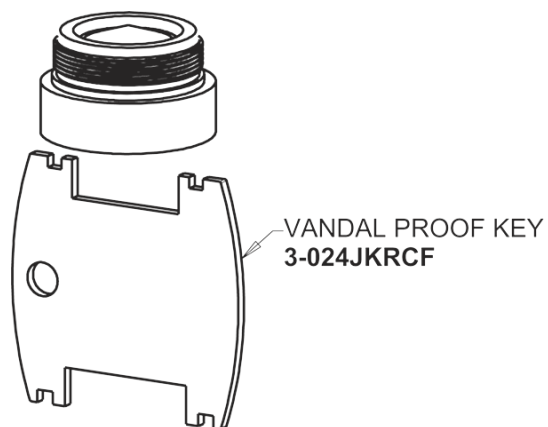

Repair Parts

405-E64VP369XKAB

Concealed Hot and Cold Water Sink Faucet

CHICAGO FAUCETS®

Geberit Group

Base Parts:

405 Series Spout 401-602KJKCP

For Technical Assistance:

Concealed Hot and Cold Water Sink Faucet

CHICAGO FAUCETS®

Geberit Group

2-3/8" Lever Handle
369-PRJKCP

1.0 GPM (3.8 L/min) Vandal Proof Non-Aerating Laminar
Outlet
E64VPJKABCP

Ceramic 1/4-Turn Cartridge (pair)
377-XKRHJKABNF (right)
377-XKLHJKABNF (left)