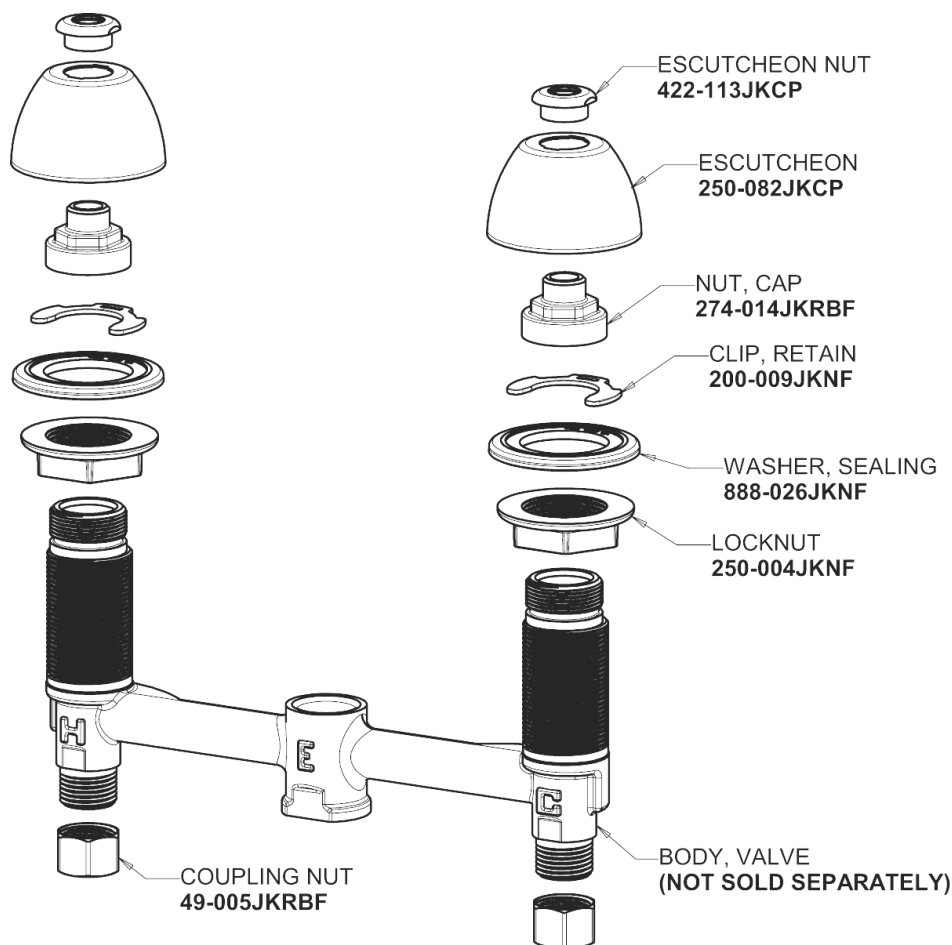

# Repair Parts

405-E39VP369AB

Concealed Hot and Cold Water Sink Faucet

## Base Parts:

## 405 Series Spout 401-602KJKCP