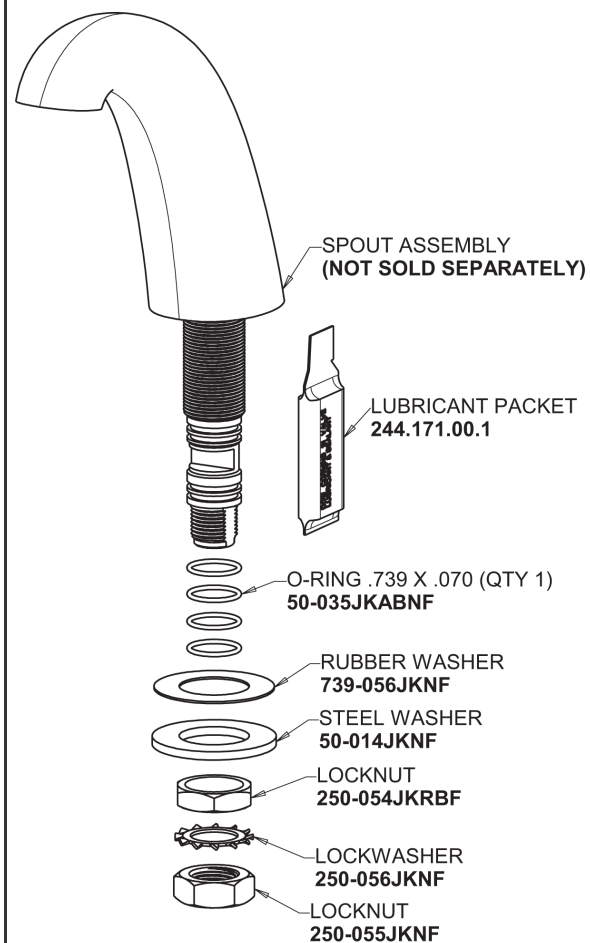

405 Series Spout 401-602KJKCP

For Technical Assistance:

Phone: 800-TEC-TRUE (832-8783)

Email: techsupport.us@chicagofaucets.com

2100 South Clearwater Drive

Des Plaines, IL 60018

Phone: 847-803-5000

chicagofaucets.com