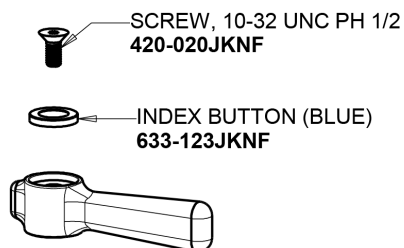

Repair Parts

405-E39VP369AB

Concealed Hot and Cold Water Sink Faucet

CHICAGO FAUCETS®

Geberit Group

2-3/8" Lever Handle
369-PRJKCP