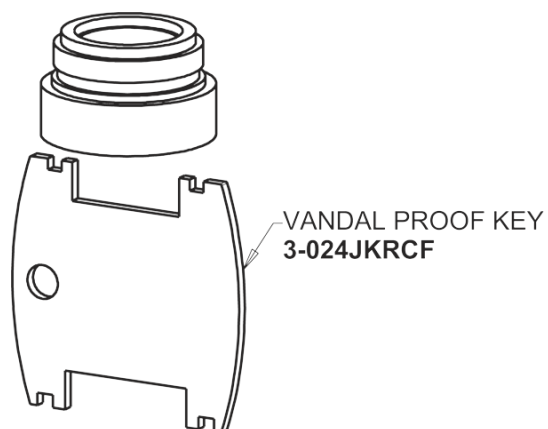

# Repair Parts

405-E39VP369AB

Concealed Hot and Cold Water Sink Faucet

# CHICAGO FAUCETS®

Geberit Group

2-3/8" Lever Handle  
369-PRJKCP

0.35 GPM (1.3 L/min) Vandal Proof Econo-Flo Non-Aerating  
Outlet  
E39VPJKABCP

Quatern Compression Cartridge (pair)  
377-XTRHJKABNF (right)  
377-XTLHJKABNF (left)