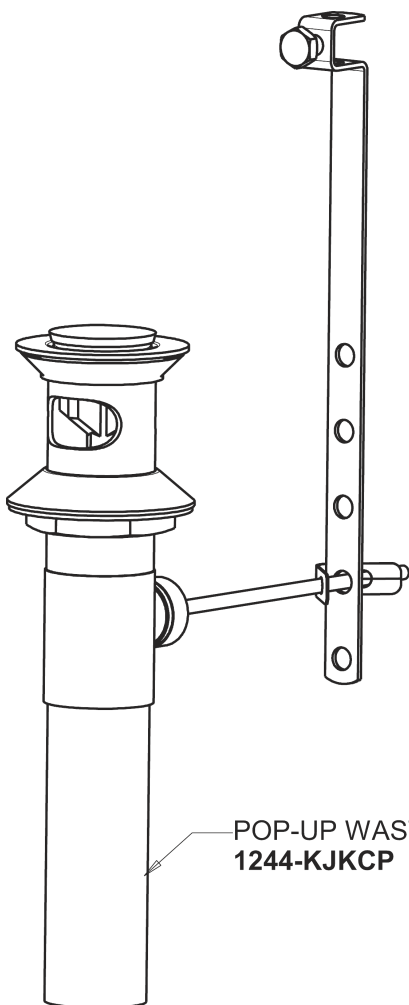

# Repair Parts

405-E37VP633XKPOAB

Concealed Hot and Cold Water Sink Faucet with Pop-up Waste

## 405 Series Spout with Pop-up Waste 401-614KJKCP

# CHICAGO FAUCETS®

Geberit Group

Pop-up Waste  
1244-KJKCP

1.5 GPM (5.7 L/min) Vandal Proof Non-Aerating Laminar  
Outlet  
E37VPJKABCP

3" Cross Handle (pair)  
633-PRJKCP

Ceramic 1/4-Turn Cartridge (left hand)  
377-XKLHJKABNF