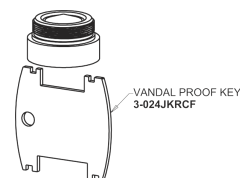

1.5 GPM (5.7 L/min) Vandal Proof Non-Aerating Laminar
Outlet
E37VPJKABCP

3" Cross Handle (pair)
633-PRJKCP