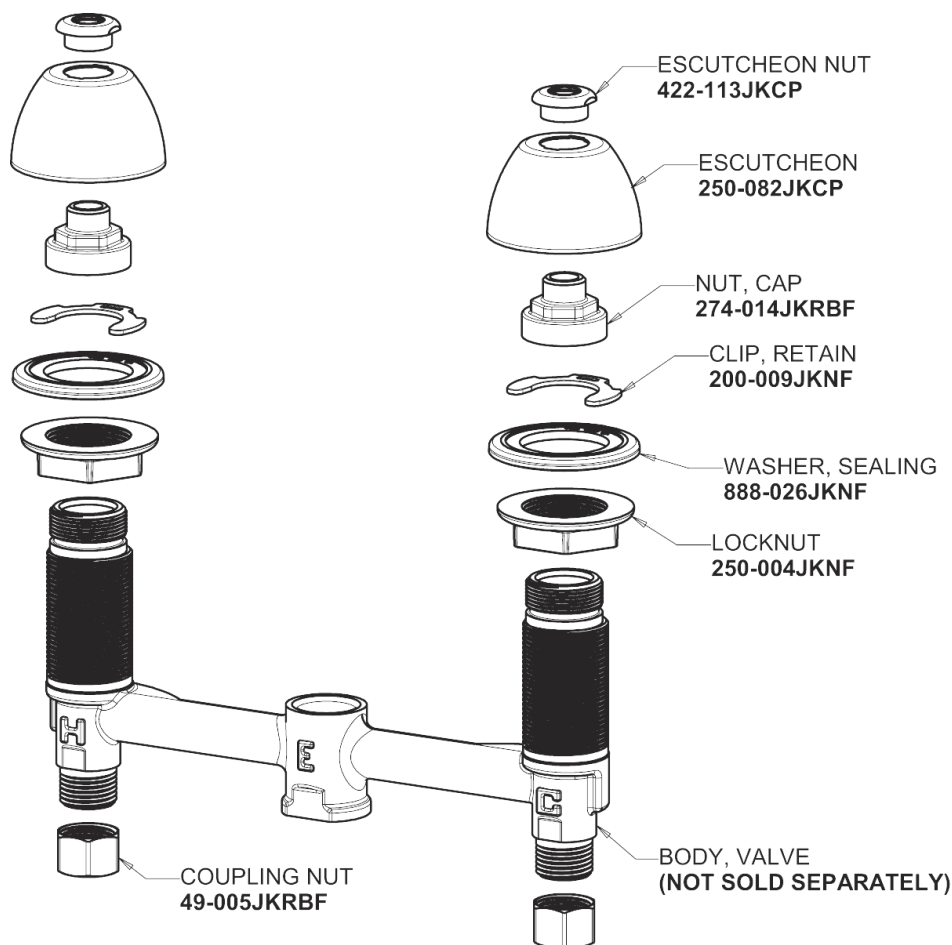

# Repair Parts

405-E37VP633XKPOAB

Concealed Hot and Cold Water Sink Faucet with Pop-up Waste

## Base Parts:

## 405 Series Spout with Pop-up Waste 401-614KJKCP