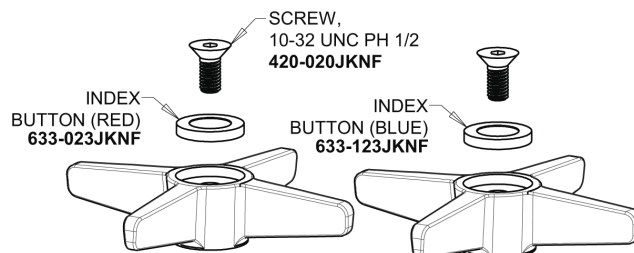

# CHICAGO FAUCETS®

Geberit Group

Pop-up Waste  
1244-KJKCP

1.5 GPM (5.7 L/min) Vandal Proof Non-Aerating Laminar  
Outlet  
E37VPJKABCP

3" Cross Handle (pair)  
633-PRJKCP

Ceramic 1/4-Turn Cartridge (left hand)  
377-XKLHJKABNF