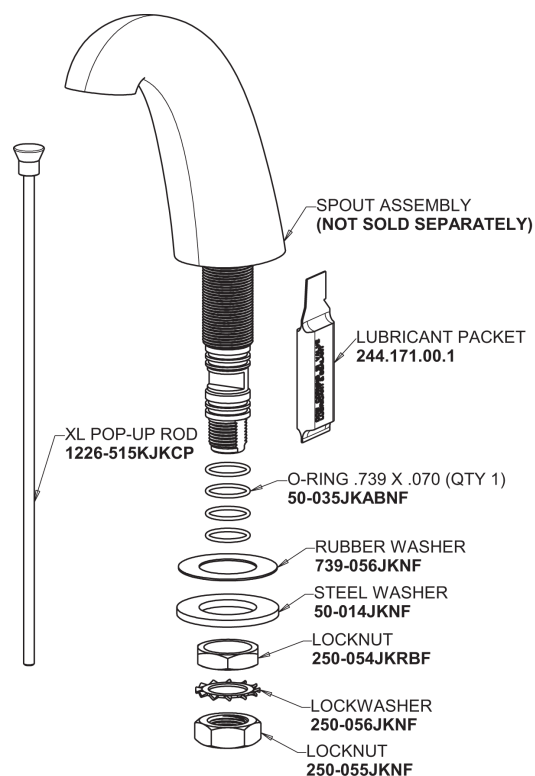

For Technical Assistance:

Phone: 800-TEC-TRUE (832-8783)

Email: techsupport.us@chicagofaucets.com

2100 South Clearwater Drive

Des Plaines, IL 60018

Phone: 847-803-5000

chicagofaucets.com