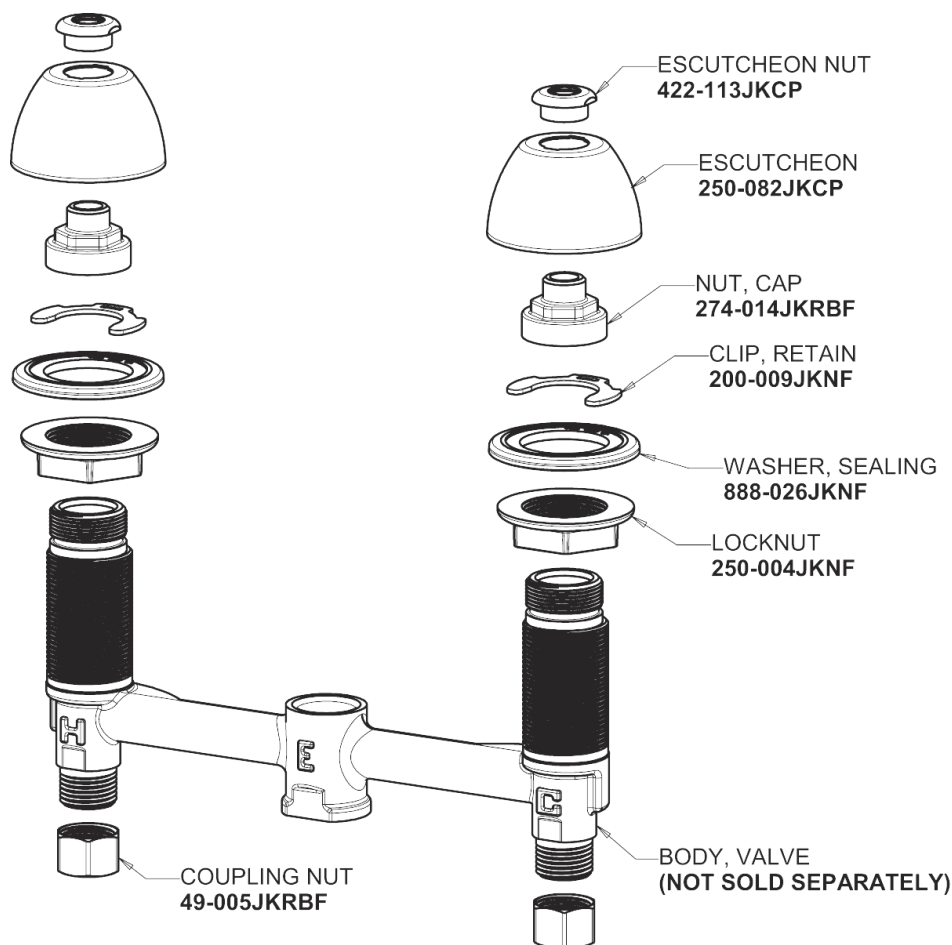

Repair Parts

405-E37VP369XKPOAB

Concealed Hot and Cold Water Sink Faucet with Pop-up Waste

CHICAGO FAUCETS®

Geberit Group

Base Parts:

405 Series Spout with Pop-up Waste 401-614KJKCP

For Technical Assistance:

Concealed Hot and Cold Water Sink Faucet with Pop-up Waste

CHICAGO FAUCETS®

Geberit Group

Pop-up Waste
1244-KJKCP

POP-UP WASTE
1244-KJKCP

1.5 GPM (5.7 L/min) Vandal Proof Non-Aerating Laminar
Outlet
E37VPJKABCP

2-3/8" Lever Handle
369-PRJKCP

Ceramic 1/4-Turn Cartridge (pair)
377-XKRHJKABNF (right)
377-XKLHJKABNF (left)

For Technical Assistance:

Phone: 800-TEC-TRUE (832-8783)

Email: techsupport.us@chicagofaucets.com