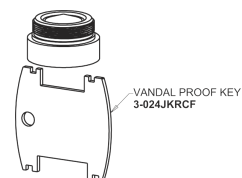

Concealed Hot and Cold Water Sink Faucet with Pop-up Waste

CHICAGO FAUCETS®

Geberit Group

Pop-up Waste
1244-KJKCP

POP-UP WASTE
1244-KJKCP

1.5 GPM (5.7 L/min) Vandal Proof Non-Aerating Laminar
Outlet
E37VPJKABCP

2-3/8" Lever Handle
369-PRJKCP

Ceramic 1/4-Turn Cartridge (pair)
377-XKRHJKABNF (right)
377-XKLHJKABNF (left)

For Technical Assistance:

Phone: 800-TEC-TRUE (832-8783)

Email: techsupport.us@chicagofaucets.com