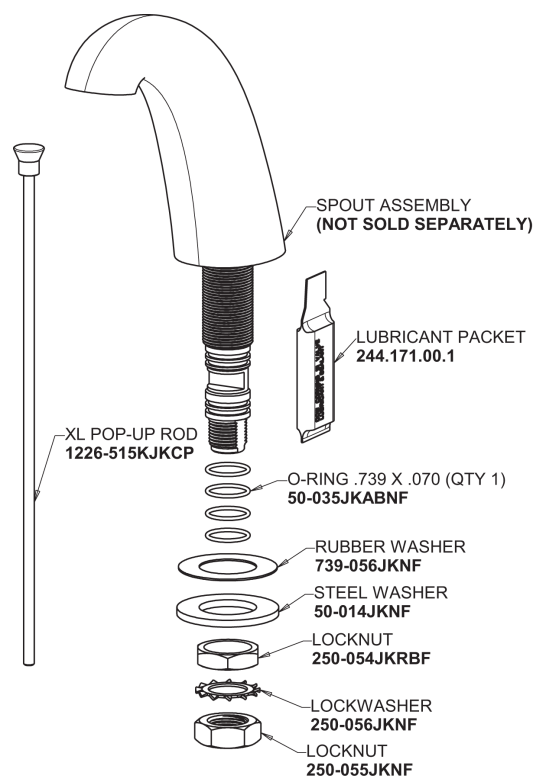

Repair Parts

405-E37VP369XKPOAB

Concealed Hot and Cold Water Sink Faucet with Pop-up Waste

CHICAGO FAUCETS®

Geberit Group

Base Parts:

405 Series Spout with Pop-up Waste 401-614KJKCP

For Technical Assistance:

Concealed Hot and Cold Water Sink Faucet with Pop-up Waste

CHICAGO FAUCETS®

Geberit Group

Pop-up Waste
1244-KJKCP

POP-UP WASTE
1244-KJKCP

1.5 GPM (5.7 L/min) Vandal Proof Non-Aerating Laminar
Outlet
E37VPJKABCP

2-3/8" Lever Handle
369-PRJKCP

Ceramic 1/4-Turn Cartridge (pair)
377-XKRHJKABNF (right)
377-XKLHJKABNF (left)

For Technical Assistance:

Phone: 800-TEC-TRUE (832-8783)

Email: techsupport.us@chicagofaucets.com