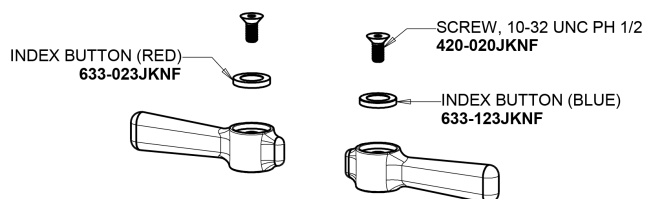

Concealed Hot and Cold Water Sink Faucet with Pop-up Waste

CHICAGO FAUCETS®

Geberit Group

Pop-up Waste
1244-KJKCP

POP-UP WASTE
1244-KJKCP

1.5 GPM (5.7 L/min) Vandal Proof Non-Aerating Laminar
Outlet
E37VPJKABCP

2-3/8" Lever Handle
369-PRJKCP

Ceramic 1/4-Turn Cartridge (pair)
377-XKRHJKABNF (right)
377-XKLHJKABNF (left)

For Technical Assistance:

Phone: 800-TEC-TRUE (832-8783)

Email: techsupport.us@chicagofaucets.com