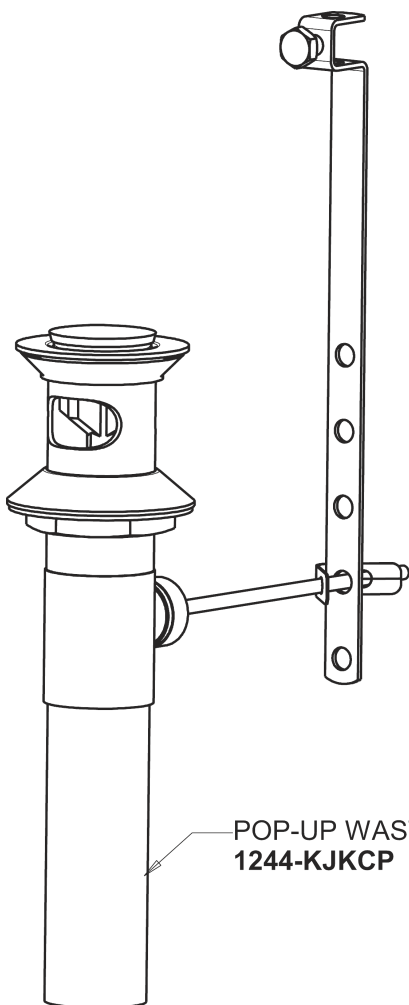

Repair Parts

405-E37VP369XKPOAB

Concealed Hot and Cold Water Sink Faucet with Pop-up Waste

CHICAGO FAUCETS®

Geberit Group

Base Parts:

405 Series Spout with Pop-up Waste 401-614KJKCP

For Technical Assistance:

Concealed Hot and Cold Water Sink Faucet with Pop-up Waste

CHICAGO FAUCETS®

Geberit Group

Pop-up Waste
1244-KJKCP

POP-UP WASTE
1244-KJKCP

1.5 GPM (5.7 L/min) Vandal Proof Non-Aerating Laminar
Outlet
E37VPJKABCP

2-3/8" Lever Handle
369-PRJKCP

Ceramic 1/4-Turn Cartridge (pair)
377-XKRHJKABNF (right)
377-XKLHJKABNF (left)

For Technical Assistance:

Phone: 800-TEC-TRUE (832-8783)

Email: techsupport.us@chicagofaucets.com