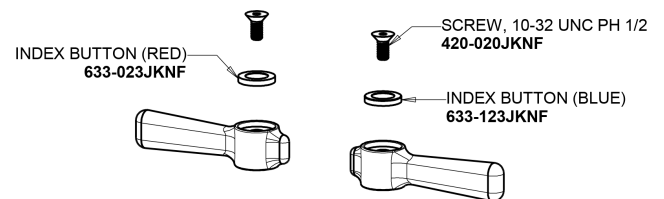

# CHICAGO FAUCETS®

Geberit Group

Pop-up Waste  
1244-KJKCP

POP-UP WASTE  
1244-KJKCP

1.5 GPM (5.7 L/min) Vandal Proof Non-Aerating Laminar  
Outlet  
E37VPJKABCP

VANDAL PROOF KEY  
3-024JKRCF

2-3/8" Lever Handle  
369-PRJKCP