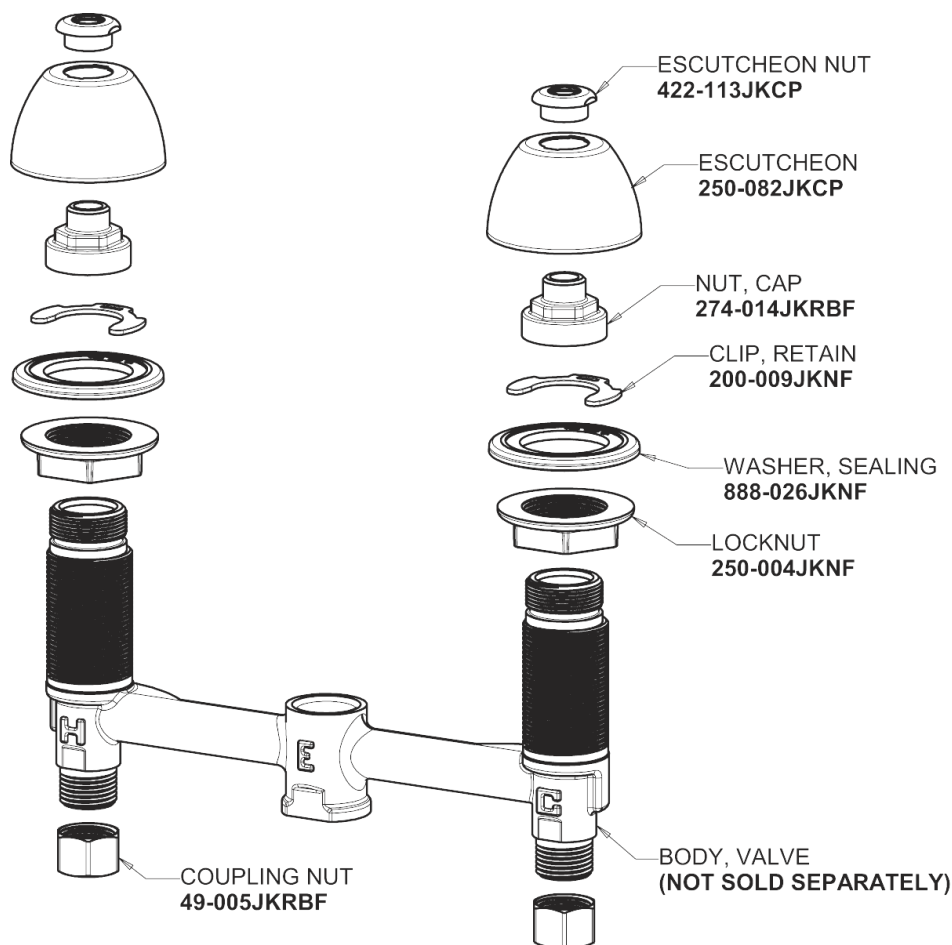

# Repair Parts

405-E37VP369POAB

Concealed Hot and Cold Water Sink Faucet with Pop-up Waste

## Base Parts:

## 405 Series Spout with Pop-up Waste 401-614KJKCP