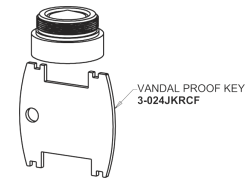

# CHICAGO FAUCETS®

Geberit Group

Pop-up Waste  
1244-KJKCP

POP-UP WASTE  
1244-KJKCP

1.5 GPM (5.7 L/min) Vandal Proof Non-Aerating Laminar  
Outlet  
E37VPJKABCP

VANDAL PROOF KEY  
3-024JKRCF

2-3/8" Lever Handle  
369-PRJKCP