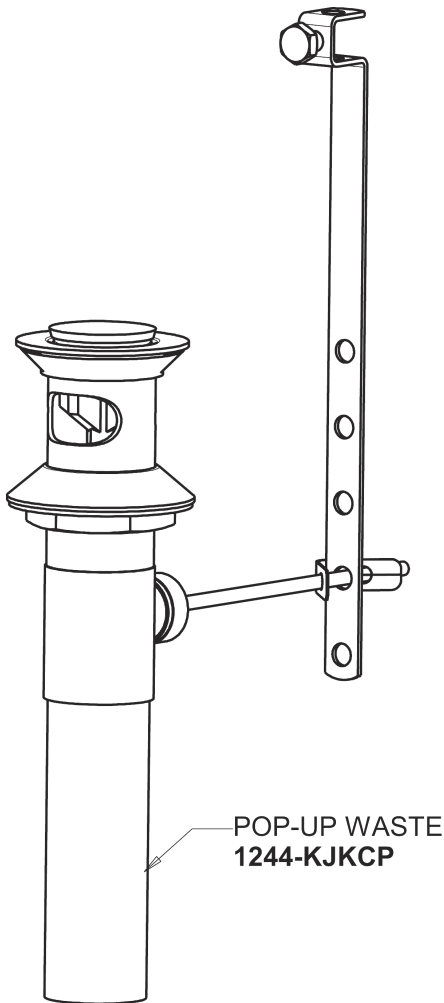

# Repair Parts

405-E37VP369POAB

Concealed Hot and Cold Water Sink Faucet with Pop-up Waste

## 405 Series Spout with Pop-up Waste 401-614KJKCP

# CHICAGO FAUCETS®

Geberit Group

Pop-up Waste  
1244-KJKCP

POP-UP WASTE  
1244-KJKCP

1.5 GPM (5.7 L/min) Vandal Proof Non-Aerating Laminar  
Outlet  
E37VPJKABCP

VANDAL PROOF KEY  
3-024JKRCF

2-3/8" Lever Handle  
369-PRJKCP