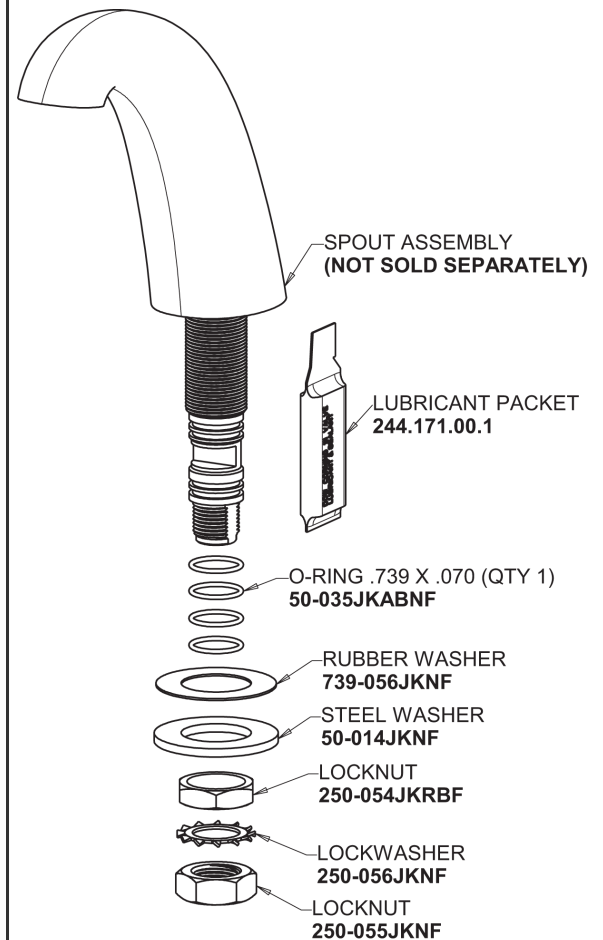

Repair Parts

405-E37VP369AB

Concealed Hot and Cold Water Sink Faucet

CHICAGO FAUCETS®

Geberit Group

Base Parts:

405 Series Spout 401-602KJKCP

For Technical Assistance:

Concealed Hot and Cold Water Sink Faucet

CHICAGO FAUCETS®

Geberit Group

2-3/8" Lever Handle
369-PRJKCP

1.5 GPM (5.7 L/min) Vandal Proof Non-Aerating Laminar
Outlet
E37VPJKABCP

Quatern Compression Cartridge (pair)
377-XTRHJKABNF (right)
377-XTLHJKABNF (left)