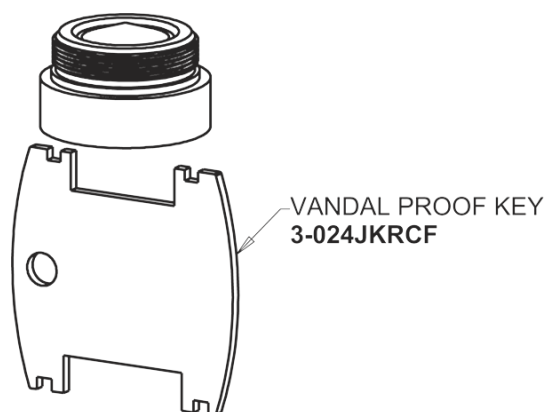

Repair Parts

405-E37VP369AB

Concealed Hot and Cold Water Sink Faucet

CHICAGO FAUCETS®

Geberit Group

Base Parts:

405 Series Spout 401-602KJKCP

For Technical Assistance:

Concealed Hot and Cold Water Sink Faucet

CHICAGO FAUCETS®

Geberit Group

2-3/8" Lever Handle
369-PRJKCP

1.5 GPM (5.7 L/min) Vandal Proof Non-Aerating Laminar
Outlet
E37VPJKABCP

Quatern Compression Cartridge (pair)
377-XTRHJKABNF (right)
377-XTLHJKABNF (left)