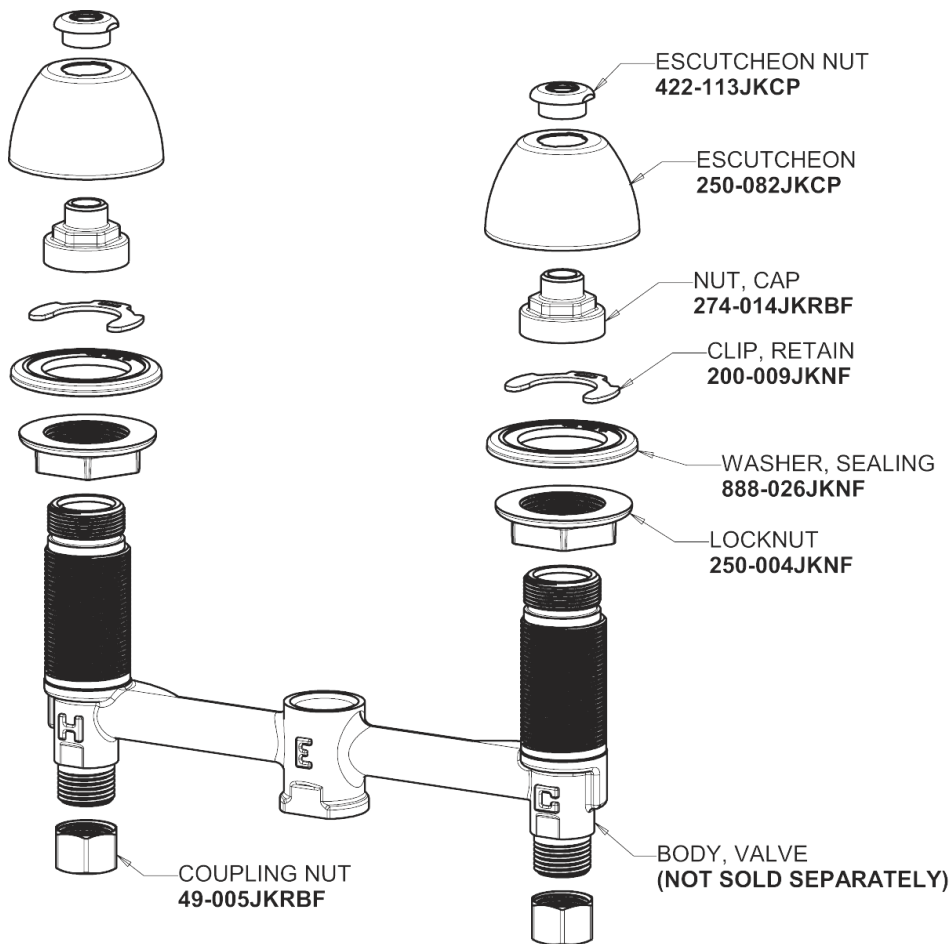

Repair Parts

405-E37VP369AB

Concealed Hot and Cold Water Sink Faucet

CHICAGO FAUCETS®

Geberit Group

Base Parts:

405 Series Spout 401-602KJKCP

For Technical Assistance:

Concealed Hot and Cold Water Sink Faucet

CHICAGO FAUCETS®

Geberit Group

2-3/8" Lever Handle
369-PRJKCP

1.5 GPM (5.7 L/min) Vandal Proof Non-Aerating Laminar
Outlet
E37VPJKABCP

Quatern Compression Cartridge (pair)
377-XTRHJKABNF (right)
377-XTLHJKABNF (left)