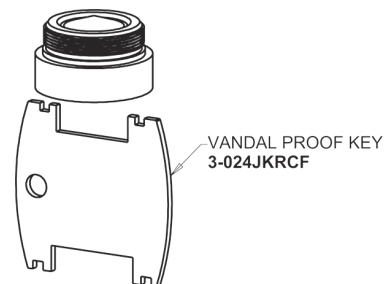

Concealed Hot and Cold Water Sink Faucet with Pop-up Waste

CHICAGO FAUCETS®

Geberit Group

Pop-up Waste
1244-KJKCP

1.5 GPM (5.7 L/min) Vandal Proof Non-Aerating Laminar
Outlet
E37VPJKABCP

4" Wristblade Handle
317-PRJKCP

Ceramic 1/4-Turn Cartridge (pair)
377-XKRHJKABNF (right)
377-XKLHJKABNF (left)

For Technical Assistance:

Phone: 800-TEC-TRUE (832-8783)

Email: techsupport.us@chicagofaucets.com

2100 South Clearwater Drive