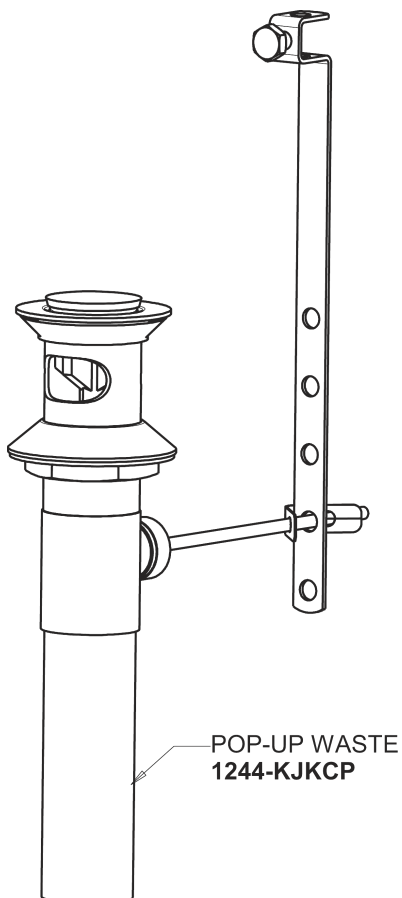

Repair Parts

405-E37VP317XKPOAB

Concealed Hot and Cold Water Sink Faucet with Pop-up Waste

CHICAGO FAUCETS®

Geberit Group

Base Parts:

405 Series Spout with Pop-up Waste 401-614KJKCP

For Technical Assistance:

Concealed Hot and Cold Water Sink Faucet with Pop-up Waste

CHICAGO FAUCETS®

Geberit Group

Pop-up Waste
1244-KJKCP

1.5 GPM (5.7 L/min) Vandal Proof Non-Aerating Laminar
Outlet
E37VPJKABCP

4" Wristblade Handle
317-PRJKCP

Ceramic 1/4-Turn Cartridge (pair)
377-XKRHJKABNF (right)
377-XKLHJKABNF (left)

For Technical Assistance:

Phone: 800-TEC-TRUE (832-8783)

Email: techsupport.us@chicagofaucets.com

2100 South Clearwater Drive