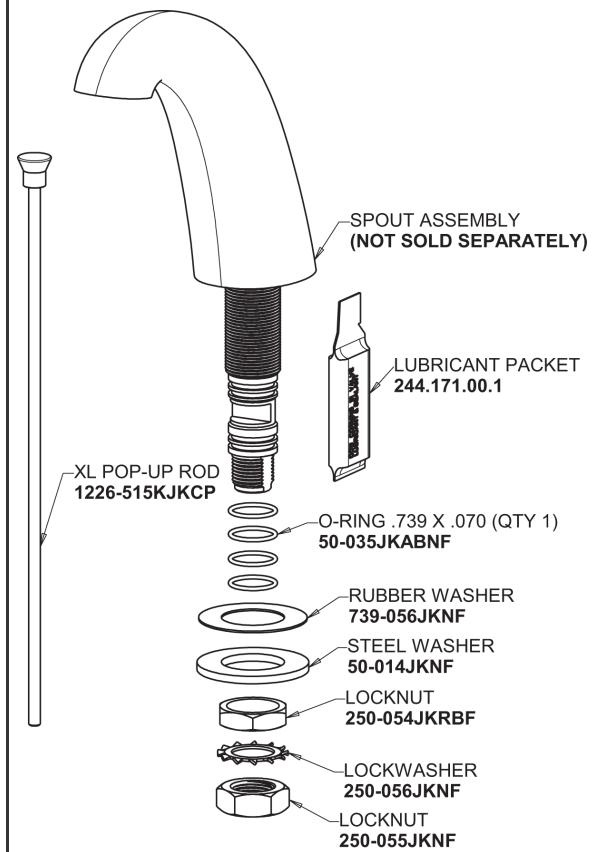

Repair Parts

405-E37VP317XKPOAB

Concealed Hot and Cold Water Sink Faucet with Pop-up Waste

CHICAGO FAUCETS®

Geberit Group

Base Parts:

405 Series Spout with Pop-up Waste 401-614KJKCP

For Technical Assistance:

Concealed Hot and Cold Water Sink Faucet with Pop-up Waste

CHICAGO FAUCETS®

Geberit Group

Pop-up Waste
1244-KJKCP

1.5 GPM (5.7 L/min) Vandal Proof Non-Aerating Laminar
Outlet
E37VPJKABCP

4" Wristblade Handle
317-PRJKCP