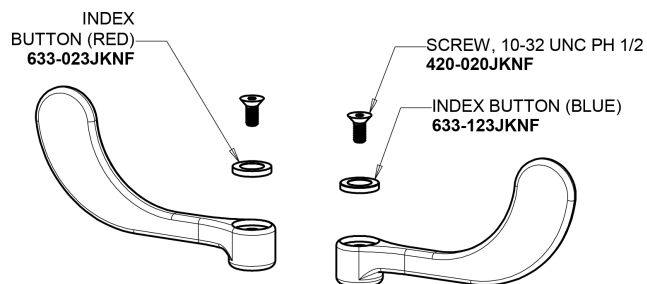

Concealed Hot and Cold Water Sink Faucet with Pop-up Waste

CHICAGO FAUCETS®

Geberit Group

Pop-up Waste
1244-KJKCP

1.5 GPM (5.7 L/min) Vandal Proof Non-Aerating Laminar
Outlet
E37VPJKABCP

4" Wristblade Handle
317-PRJKCP

Ceramic 1/4-Turn Cartridge (pair)
377-XKRHJKABNF (right)
377-XKLHJKABNF (left)

For Technical Assistance:

Phone: 800-TEC-TRUE (832-8783)

Email: techsupport.us@chicagofaucets.com

2100 South Clearwater Drive