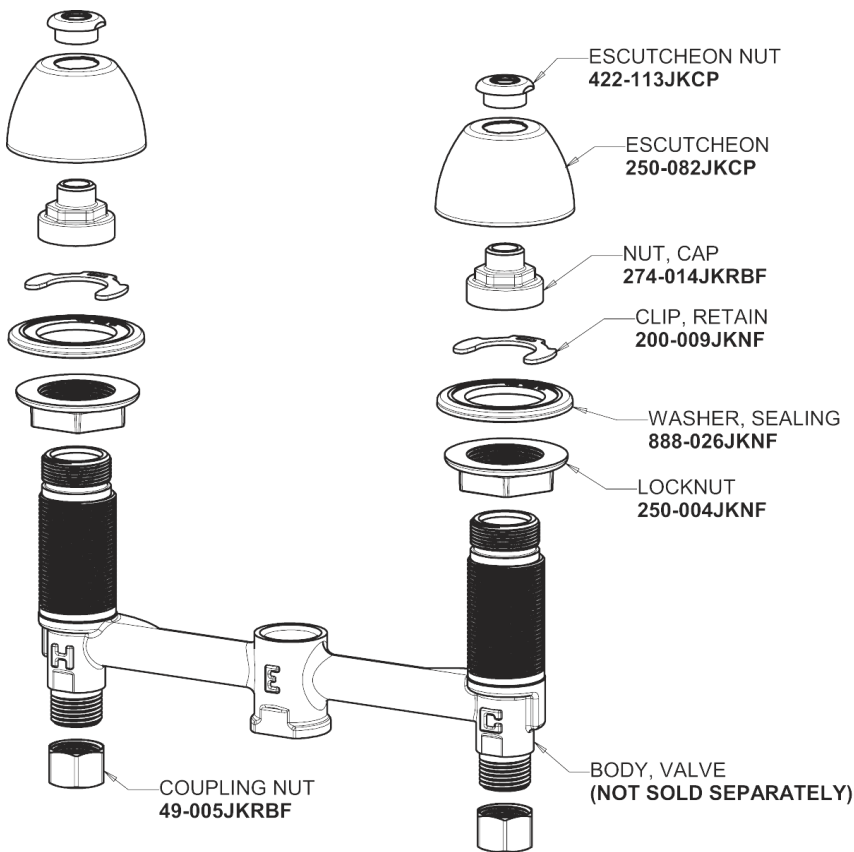

Repair Parts

405-E37VP317XKPOAB

Concealed Hot and Cold Water Sink Faucet with Pop-up Waste

CHICAGO FAUCETS®

Geberit Group

Base Parts:

405 Series Spout with Pop-up Waste 401-614KJKCP

For Technical Assistance:

Concealed Hot and Cold Water Sink Faucet with Pop-up Waste

CHICAGO FAUCETS®

Geberit Group

Pop-up Waste
1244-KJKCP

1.5 GPM (5.7 L/min) Vandal Proof Non-Aerating Laminar
Outlet
E37VPJKABCP

4" Wristblade Handle
317-PRJKCP

Ceramic 1/4-Turn Cartridge (pair)
377-XKRHJKABNF (right)
377-XKLHJKABNF (left)

For Technical Assistance:

Phone: 800-TEC-TRUE (832-8783)

Email: techsupport.us@chicagofaucets.com

2100 South Clearwater Drive