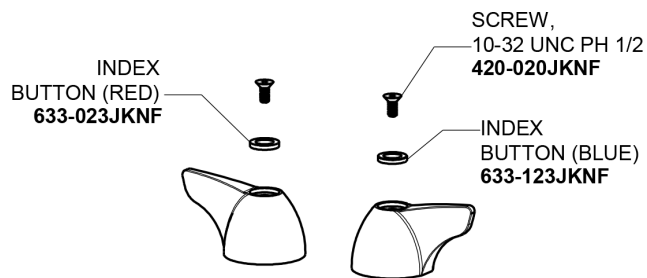

CHICAGO FAUCETS®

Geberit Group

Pop-up Waste
1244-KJKCP

POP-UP WASTE
1244-KJKCP

1.5 GPM (5.7 L/min) Vandal Proof Non-Aerating Laminar
Outlet
E37VPJKABCP

2" Vandal Proof Canopy Single Wing Handle
1000-PRJKCP

Ceramic 1/4-Turn Cartridge (pair)
1-099XKJKABNF (right)
1-100XKJKABNF (left)

For Technical Assistance:

Phone: 800-TEC-TRUE (832-8783)

Email: techsupport.us@chicagofaucets.com

2100 South Clearwater Drive

Des Plaines, IL 60018