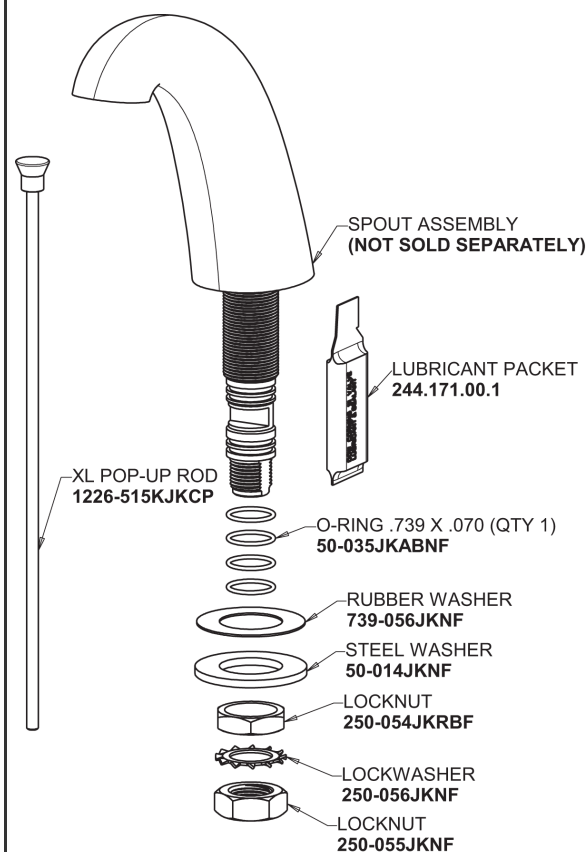

Repair Parts

405-E37V1000XKPOAB

Concealed Hot and Cold Water Sink Faucet with Pop-up Waste

CHICAGO FAUCETS®

Geberit Group

Base Parts:

405 Series Spout with Pop-up Waste 401-614KJKCP

For Technical Assistance: