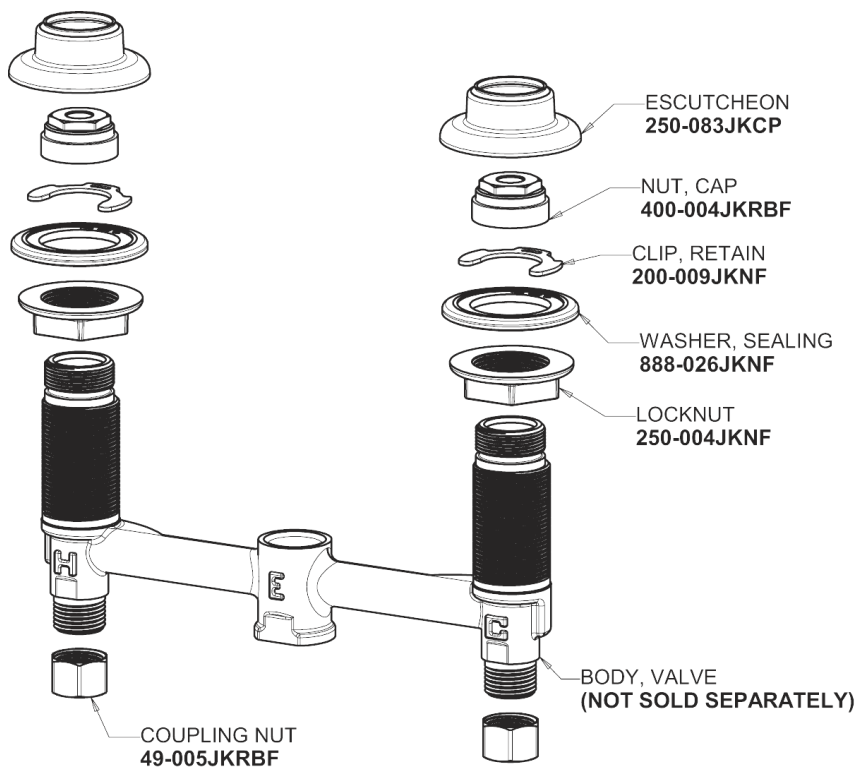

Repair Parts

405-E37V1000XKPOAB

Concealed Hot and Cold Water Sink Faucet with Pop-up Waste

CHICAGO FAUCETS®

Geberit Group

Base Parts:

405 Series Spout with Pop-up Waste 401-614KJKCP

For Technical Assistance:

Phone: 800-TEC-TRUE (832-8783)

Email: techsupport.us@chicagofaucets.com

2100 South Clearwater Drive
Des Plaines, IL 60018
Phone: 847-803-5000
chicagofaucets.com

Repair Parts

405-E37V1000XKPOAB

Concealed Hot and Cold Water Sink Faucet with Pop-up Waste

CHICAGO FAUCETS®

Geberit Group

Pop-up Waste
1244-KJKCP

POP-UP WASTE
1244-KJKCP

1.5 GPM (5.7 L/min) Vandal Proof Non-Aerating Laminar
Outlet
E37VPJKABCP

2" Vandal Proof Canopy Single Wing Handle
1000-PRJKCP

Ceramic 1/4-Turn Cartridge (pair)
1-099XKJKABNF (right)
1-100XKJKABNF (left)

For Technical Assistance:

Phone: 800-TEC-TRUE (832-8783)

Email: techsupport.us@chicagofaucets.com

2100 South Clearwater Drive

Des Plaines, IL 60018