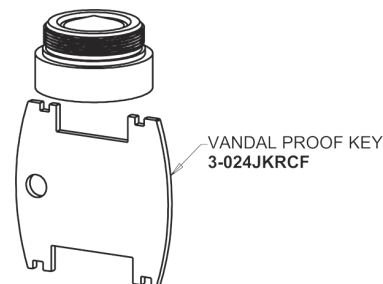

CHICAGO FAUCETS®

Geberit Group

Pop-up Waste
1244-KJKCP

POP-UP WASTE
1244-KJKCP

1.5 GPM (5.7 L/min) Vandal Proof Non-Aerating Laminar
Outlet
E37VPJKABCP

2" Vandal Proof Canopy Single Wing Handle
1000-PRJKCP

Ceramic 1/4-Turn Cartridge (pair)
1-099XKJKABNF (right)
1-100XKJKABNF (left)

For Technical Assistance:

Phone: 800-TEC-TRUE (832-8783)

Email: techsupport.us@chicagofaucets.com

2100 South Clearwater Drive

Des Plaines, IL 60018