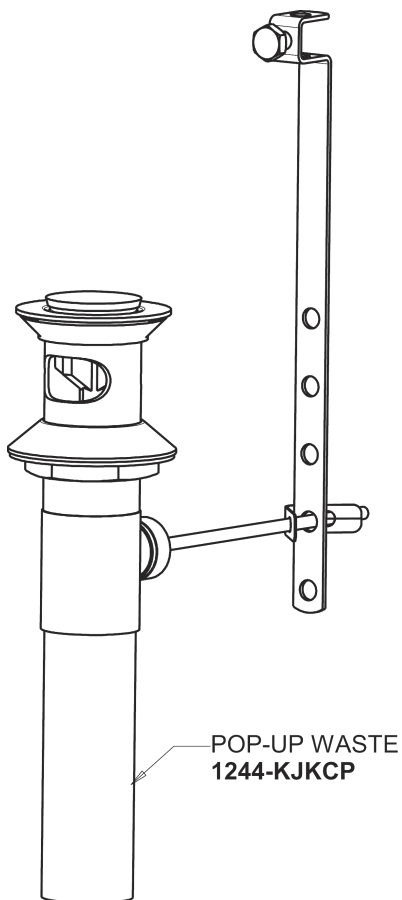

Repair Parts

405-E37V1000XKPOAB

Concealed Hot and Cold Water Sink Faucet with Pop-up Waste

CHICAGO FAUCETS®

Geberit Group

Base Parts:

405 Series Spout with Pop-up Waste 401-614KJKCP

For Technical Assistance:

Phone: 800-TEC-TRUE (832-8783)

Email: techsupport.us@chicagofaucets.com

2100 South Clearwater Drive
Des Plaines, IL 60018
Phone: 847-803-5000
chicagofaucets.com

Repair Parts

405-E37V1000XKPOAB

Concealed Hot and Cold Water Sink Faucet with Pop-up Waste

CHICAGO FAUCETS®

Geberit Group

Pop-up Waste
1244-KJKCP

POP-UP WASTE
1244-KJKCP

1.5 GPM (5.7 L/min) Vandal Proof Non-Aerating Laminar
Outlet
E37VPJKABCP

2" Vandal Proof Canopy Single Wing Handle
1000-PRJKCP

Ceramic 1/4-Turn Cartridge (pair)
1-099XKJKABNF (right)
1-100XKJKABNF (left)

For Technical Assistance:

Phone: 800-TEC-TRUE (832-8783)

Email: techsupport.us@chicagofaucets.com

2100 South Clearwater Drive

Des Plaines, IL 60018