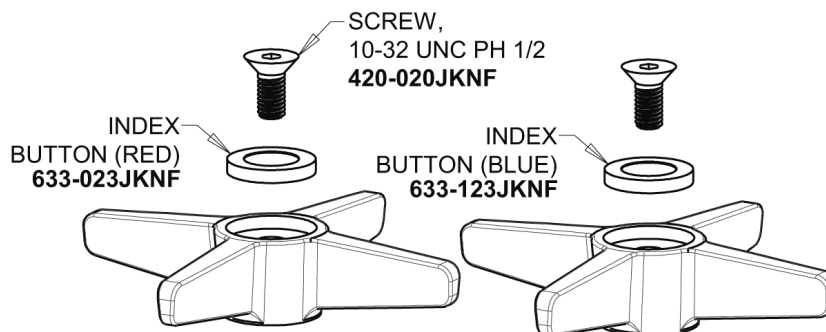

# Repair Parts

405-E2805-633XKAB

Concealed Hot and Cold Water Sink Faucet

# CHICAGO FAUCETS®

Geberit Group

3" Cross Handle (pair)  
633-PRJKCP

0.5 GPM (1.9 L/min) Vandal Proof Econo-Flo Non-Aerating  
Spray  
E2805JKABCP

Ceramic 1/4-Turn Cartridge (pair)  
377-XKRHJKABNF (right)  
377-XKLHJKABNF (left)