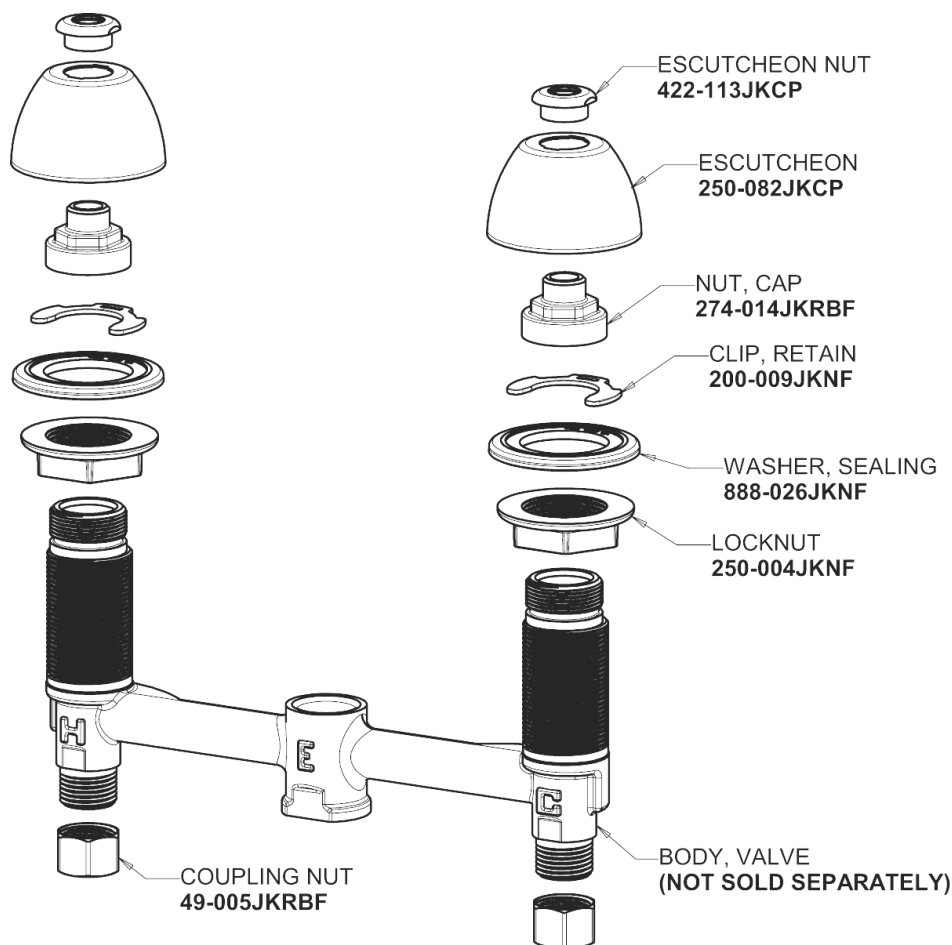

# Repair Parts

405-E2805-633XKAB

Concealed Hot and Cold Water Sink Faucet

## Base Parts:

## 405 Series Spout 401-602KJKCP