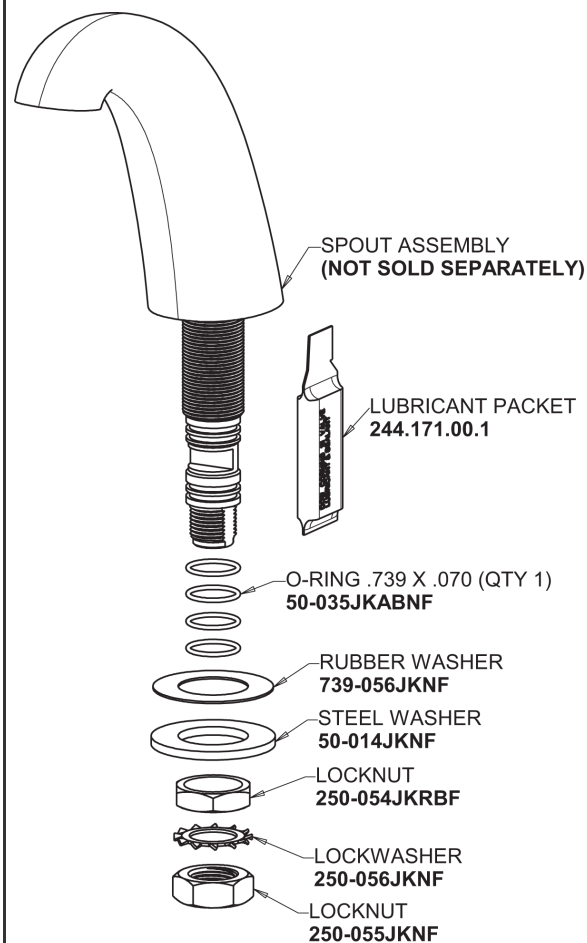

405 Series Spout 401-602KJKCP

For Technical Assistance:

Phone: 800-TEC-TRUE (832-8783)

Email: techsupport.us@chicagofaucets.com

2100 South Clearwater Drive

Des Plaines, IL 60018

Phone: 847-803-5000

chicagofaucets.com