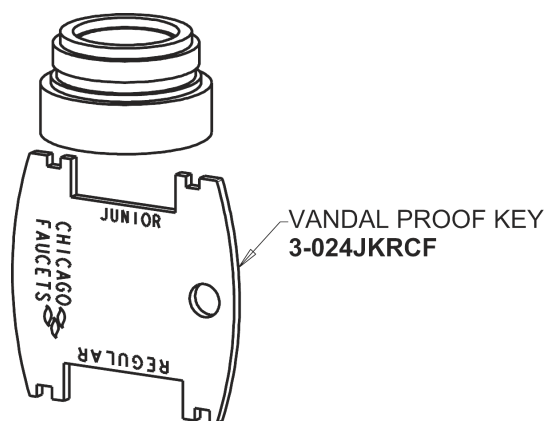

# Repair Parts

405-E2805-633XKAB

Concealed Hot and Cold Water Sink Faucet

# CHICAGO FAUCETS®

Geberit Group

3" Cross Handle (pair)  
633-PRJKCP

0.5 GPM (1.9 L/min) Vandal Proof Econo-Flo Non-Aerating  
Spray  
E2805JKABCP

Ceramic 1/4-Turn Cartridge (pair)  
377-XKRHJKABNF (right)  
377-XKLHJKABNF (left)