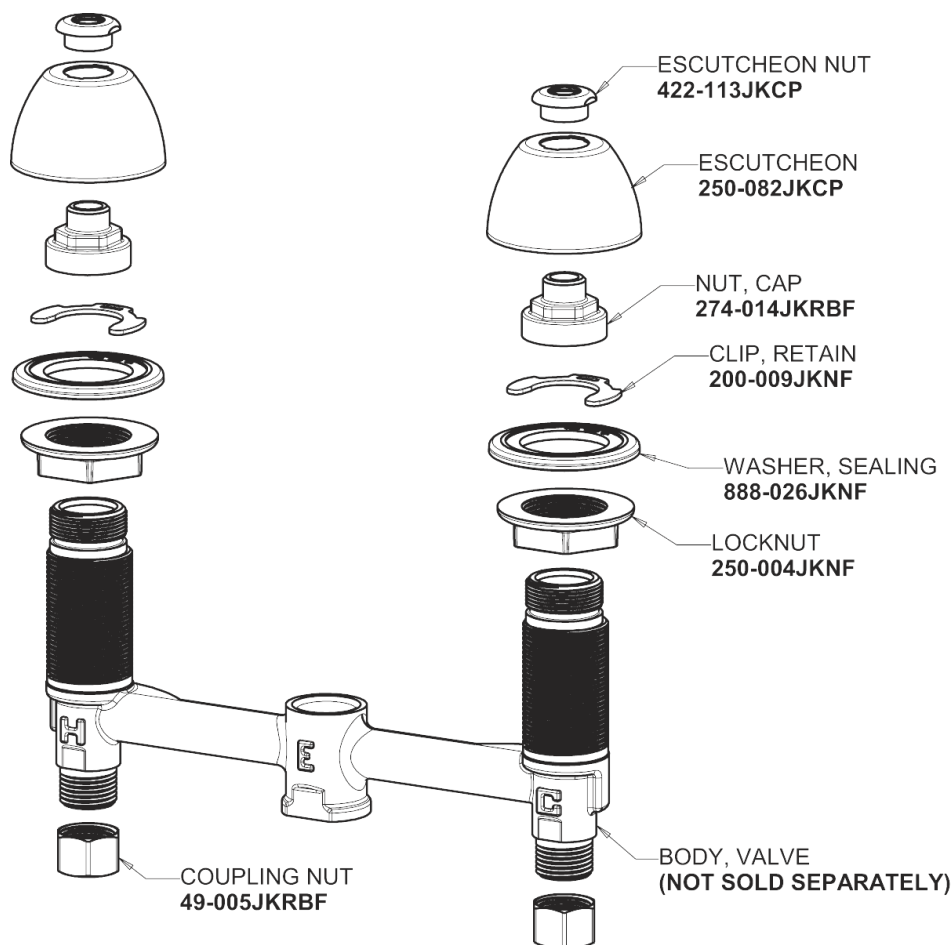

# Repair Parts

405-E2805-633AB

Concealed Hot and Cold Water Sink Faucet

## Base Parts:

## 405 Series Spout 401-602KJKCP