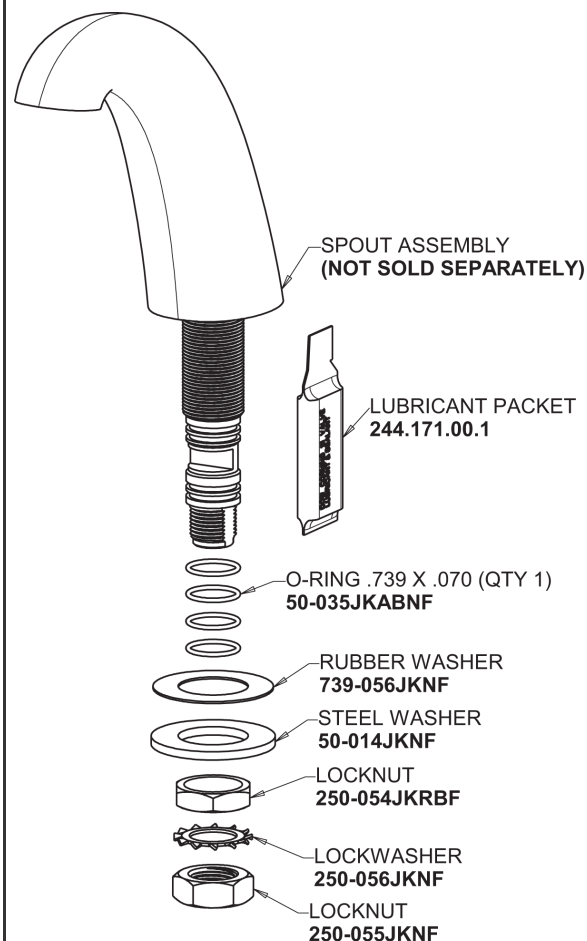

405 Series Spout 401-602KJKCP

For Technical Assistance:

Phone: 800-TEC-TRUE (832-8783)

Email: techsupport.us@chicagofaucets.com

2100 South Clearwater Drive

Des Plaines, IL 60018

Phone: 847-803-5000

chicagofaucets.com