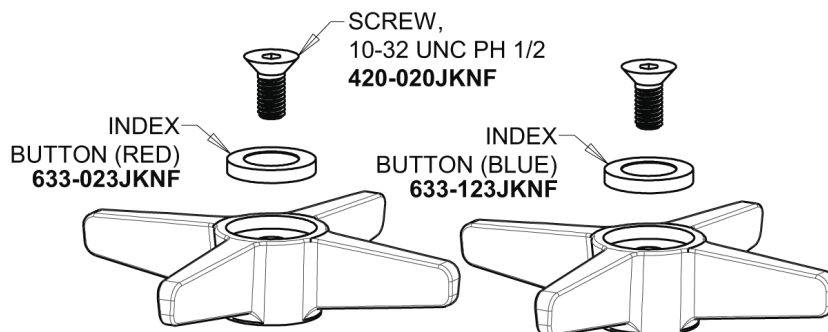

Repair Parts

405-E2805-633AB

Concealed Hot and Cold Water Sink Faucet

CHICAGO FAUCETS®

Geberit Group

3" Cross Handle (pair)
633-PRJKCP

0.5 GPM (1.9 L/min) Vandal Proof Econo-Flo Non-Aerating
Spray
E2805JKABCP