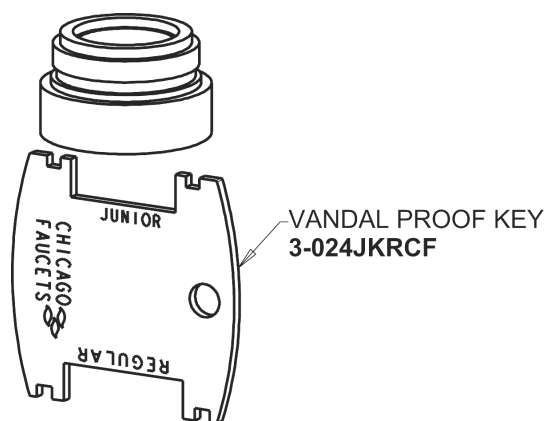

Slow Compression Control-A-Flo Operating Cartridge
274-XTLHJKABNF

For Technical Assistance:

Phone: 800-TEC-TRUE (832-8783)

Email: techsupport.us@chicagofaucets.com

2100 South Clearwater Drive

Des Plaines, IL 60018

Phone: 847-803-5000

chicagofaucets.com