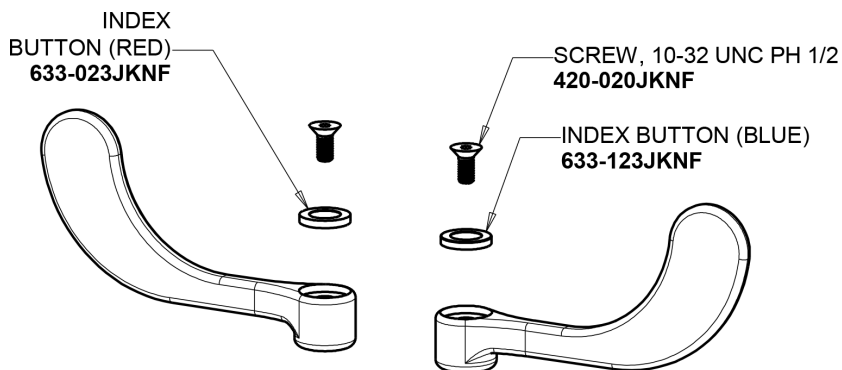

Repair Parts

405-E2805-317XKAB

Concealed Hot and Cold Water Sink Faucet

CHICAGO FAUCETS®

Geberit Group

Base Parts:

405 Series Spout 401-602KJKCP

For Technical Assistance:

Concealed Hot and Cold Water Sink Faucet

CHICAGO FAUCETS®

Geberit Group

4" Wristblade Handle
317-PRJKCP

0.5 GPM (1.9 L/min) Vandal Proof Econo-Flo Non-Aerating
Spray
E2805JKABCP

Ceramic 1/4-Turn Cartridge (pair)
377-XKRHJKABNF (right)
377-XKLHJKABNF (left)