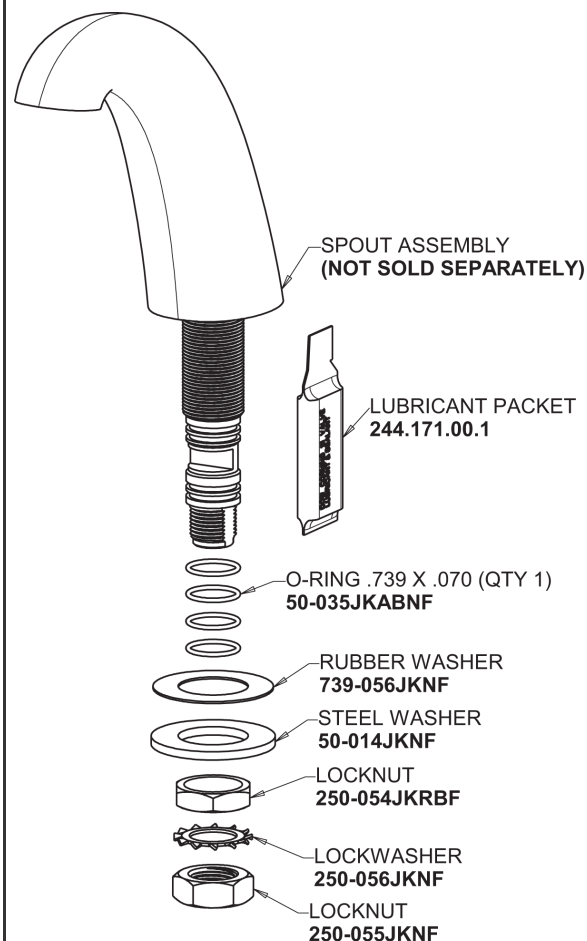

Repair Parts

405-E2805-317XKAB

Concealed Hot and Cold Water Sink Faucet

CHICAGO FAUCETS®

Geberit Group

Base Parts:

405 Series Spout 401-602KJKCP

For Technical Assistance:

Concealed Hot and Cold Water Sink Faucet

CHICAGO FAUCETS®

Geberit Group

4" Wristblade Handle
317-PRJKCP

0.5 GPM (1.9 L/min) Vandal Proof Econo-Flo Non-Aerating
Spray
E2805JKABCP

Ceramic 1/4-Turn Cartridge (pair)
377-XKRHJKABNF (right)
377-XKLHJKABNF (left)