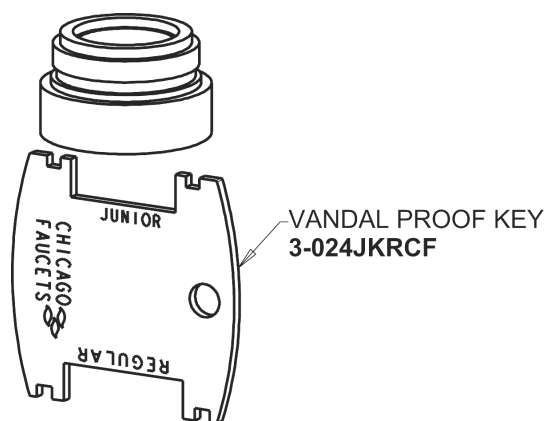

Concealed Hot and Cold Water Sink Faucet

CHICAGO FAUCETS®

Geberit Group

4" Wristblade Handle
317-PRJKCP

0.5 GPM (1.9 L/min) Vandal Proof Econo-Flo Non-Aerating
Spray
E2805JKABCP

Ceramic 1/4-Turn Cartridge (pair)
377-XKRHJKABNF (right)
377-XKLHJKABNF (left)