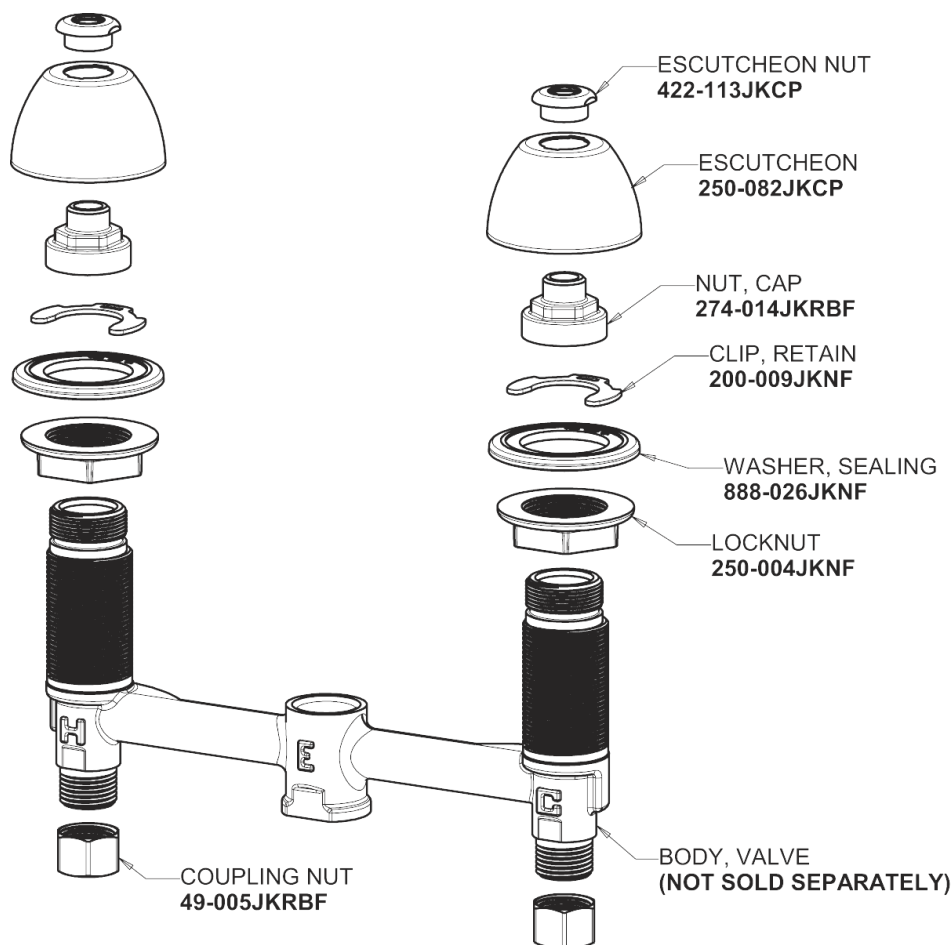

Repair Parts

405-E2805-317XKAB

Concealed Hot and Cold Water Sink Faucet

CHICAGO FAUCETS®

Geberit Group

Base Parts:

405 Series Spout 401-602KJKCP

For Technical Assistance:

Concealed Hot and Cold Water Sink Faucet

CHICAGO FAUCETS®

Geberit Group

4" Wristblade Handle
317-PRJKCP

0.5 GPM (1.9 L/min) Vandal Proof Econo-Flo Non-Aerating
Spray
E2805JKABCP

Ceramic 1/4-Turn Cartridge (pair)
377-XKRHJKABNF (right)
377-XKLHJKABNF (left)