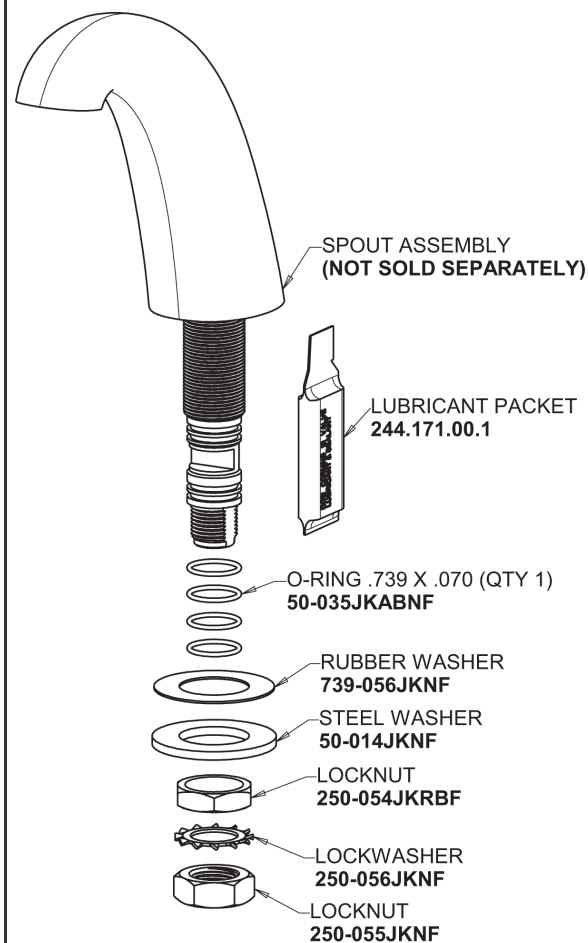

Repair Parts

405-E2805-317AB

Concealed Hot and Cold Water Sink Faucet

CHICAGO FAUCETS®

Geberit Group

Base Parts:

405 Series Spout 401-602KJKCP

For Technical Assistance:

Concealed Hot and Cold Water Sink Faucet

CHICAGO FAUCETS®

Geberit Group

4" Wristblade Handle
317-PRJKCP

0.5 GPM (1.9 L/min) Vandal Proof Econo-Flo Non-Aerating
Spray
E2805JKABCP

Quatern Compression Cartridge (pair)
377-XTRHJKABNF (right)
377-XTLHJKABNF (left)