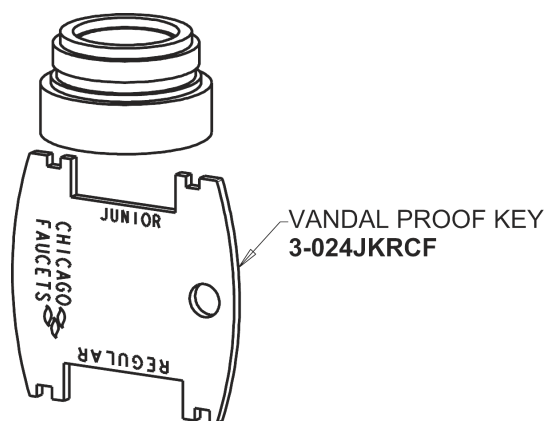

Repair Parts

405-E2805-317AB

Concealed Hot and Cold Water Sink Faucet

CHICAGO FAUCETS®

Geberit Group

Base Parts:

405 Series Spout 401-602KJKCP

For Technical Assistance:

Concealed Hot and Cold Water Sink Faucet

CHICAGO FAUCETS®

Geberit Group

4" Wristblade Handle
317-PRJKCP

0.5 GPM (1.9 L/min) Vandal Proof Econo-Flo Non-Aerating
Spray
E2805JKABCP

Quatern Compression Cartridge (pair)
377-XTRHJKABNF (right)
377-XTLHJKABNF (left)