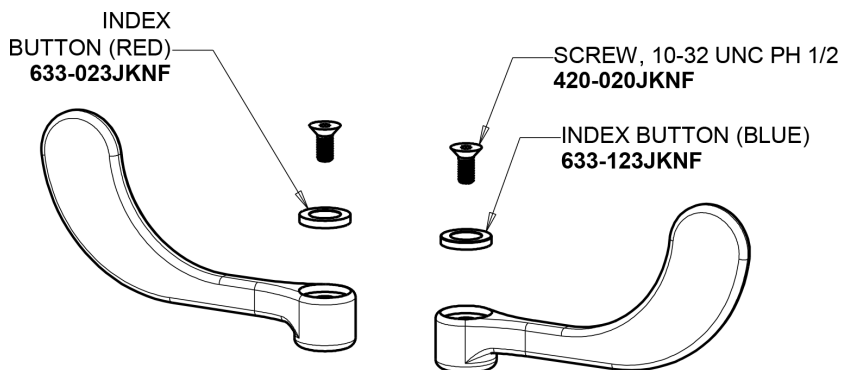

Repair Parts

405-E2805-317AB

Concealed Hot and Cold Water Sink Faucet

CHICAGO FAUCETS®

Geberit Group

Base Parts:

405 Series Spout 401-602KJKCP

For Technical Assistance:

Concealed Hot and Cold Water Sink Faucet

CHICAGO FAUCETS®

Geberit Group

4" Wristblade Handle
317-PRJKCP

0.5 GPM (1.9 L/min) Vandal Proof Econo-Flo Non-Aerating
Spray
E2805JKABCP

Quatern Compression Cartridge (pair)
377-XTRHJKABNF (right)
377-XTLHJKABNF (left)