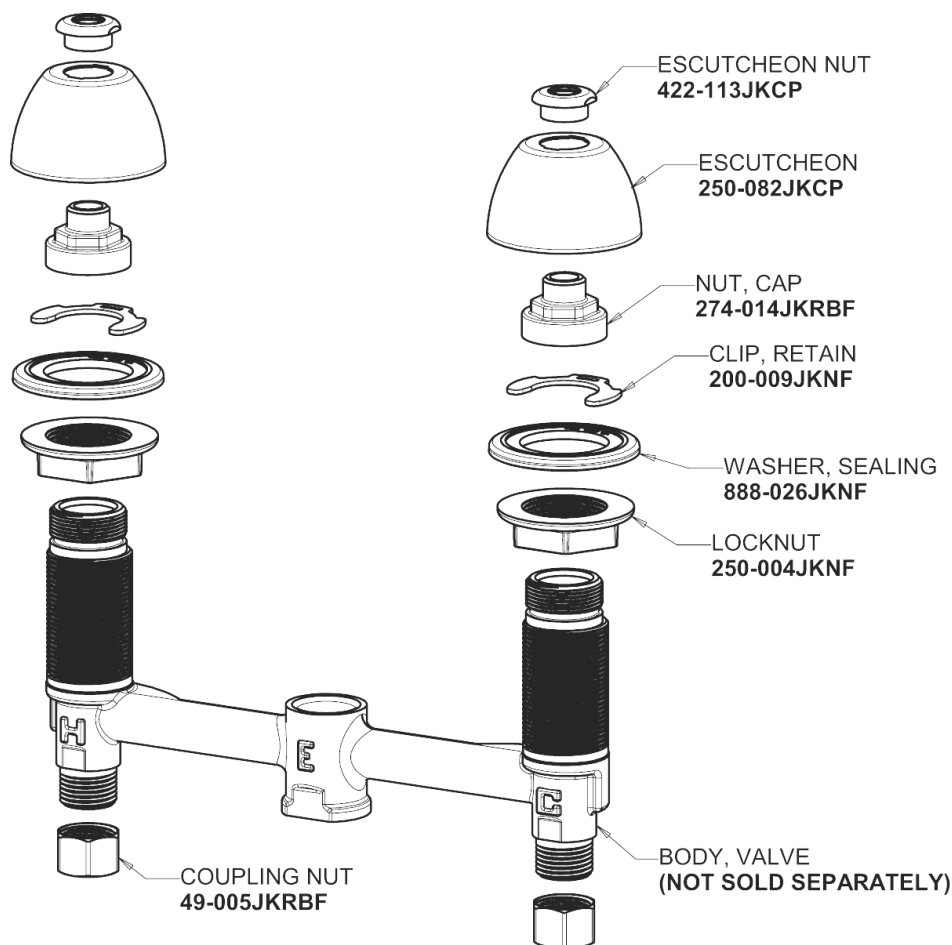

Repair Parts

405-E2805-317AB

Concealed Hot and Cold Water Sink Faucet

CHICAGO FAUCETS®

Geberit Group

Base Parts:

405 Series Spout 401-602KJKCP

For Technical Assistance:

Concealed Hot and Cold Water Sink Faucet

CHICAGO FAUCETS®

Geberit Group

4" Wristblade Handle
317-PRJKCP

0.5 GPM (1.9 L/min) Vandal Proof Econo-Flo Non-Aerating
Spray
E2805JKABCP

Quatern Compression Cartridge (pair)
377-XTRHJKABNF (right)
377-XTLHJKABNF (left)