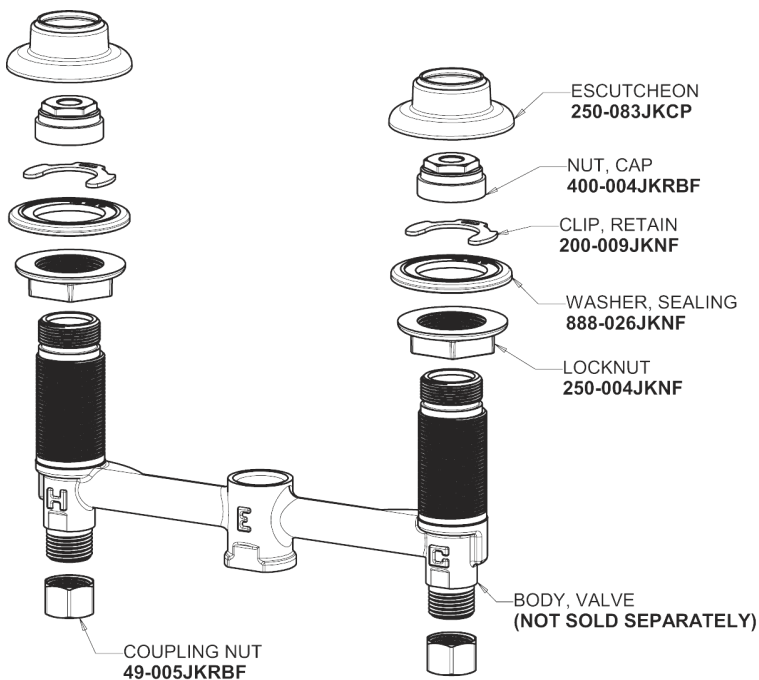

Repair Parts

405-950XKAB

Concealed Hot and Cold Water Sink Faucet

CHICAGO FAUCETS®

Geberit Group

Base Parts:

405 Series Spout 401-602KJKCP

2.2 GPM (8.3 L/min) Softflo Aerator E12JKABCP

2-1/2" Three-Wing Canopy Handle (pair) 950-PRJKCP

Ceramic 1/4-Turn Cartridge (pair) 1-099XKJKABNF (right) 1-100XKJKABNF (left)

For Technical Assistance:

Phone: 800-TEC-TRUE (832-8783)

Email: techsupport.us@chicagofaucets.com