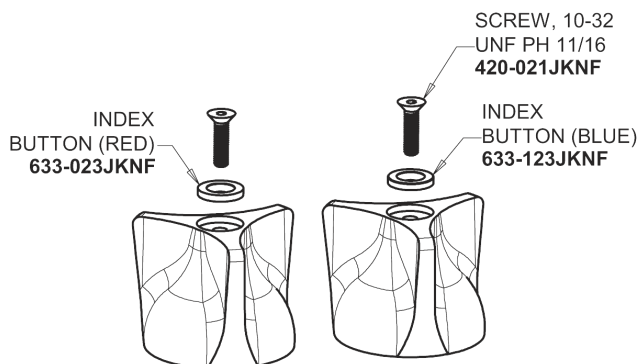

Repair Parts

405-950XKAB

Concealed Hot and Cold Water Sink Faucet

CHICAGO FAUCETS®

Geberit Group

Base Parts:

405 Series Spout 401-602KJKCP

2.2 GPM (8.3 L/min) Softflo Aerator E12JKABCP

2-1/2" Three-Wing Canopy Handle (pair) 950-PRJKCP

Ceramic 1/4-Turn Cartridge (pair) 1-099XKJKABNF (right) 1-100XKJKABNF (left)

For Technical Assistance:

Phone: 800-TEC-TRUE (832-8783)

Email: techsupport.us@chicagofaucets.com