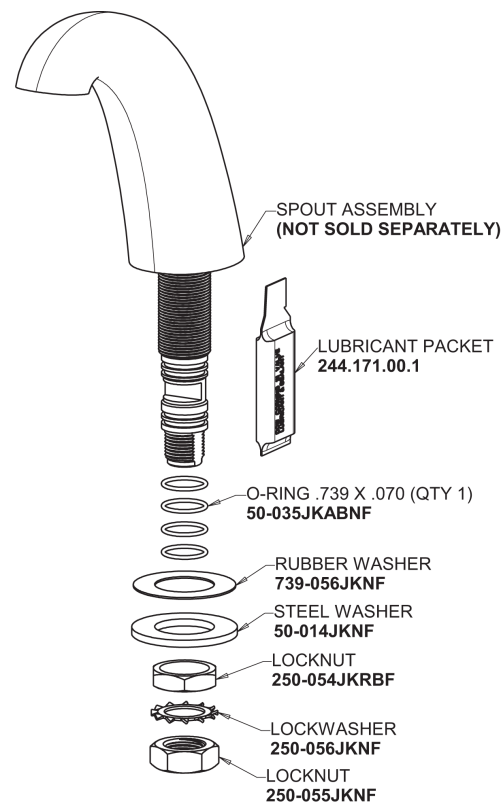

Repair Parts

405-950XKAB

Concealed Hot and Cold Water Sink Faucet

CHICAGO FAUCETS®

Geberit Group

Base Parts:

405 Series Spout 401-602KJKCP

2.2 GPM (8.3 L/min) Softflo Aerator E12JKABCP

2-1/2" Three-Wing Canopy Handle (pair) 950-PRJKCP

Ceramic 1/4-Turn Cartridge (pair) 1-099XKJKABNF (right) 1-100XKJKABNF (left)

For Technical Assistance:

Phone: 800-TEC-TRUE (832-8783)

Email: techsupport.us@chicagofaucets.com