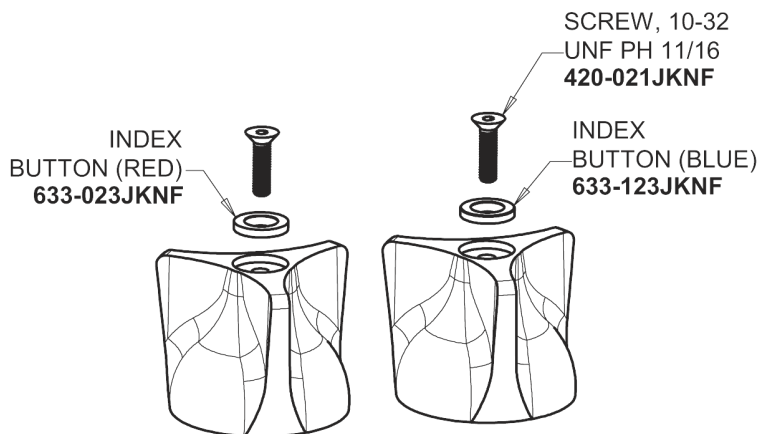

Concealed Hot and Cold Water Sink Faucet with Pop-up Waste

CHICAGO FAUCETS®

Geberit Group

Pop-up Waste
1244-KJKCP

POP-UP WASTE
1244-KJKCP

2.2 GPM (8.3 L/min) Softflo Aerator
E12JKABCP

2-1/2" Three-Wing Canopy Handle (pair)
950-PRJKCP