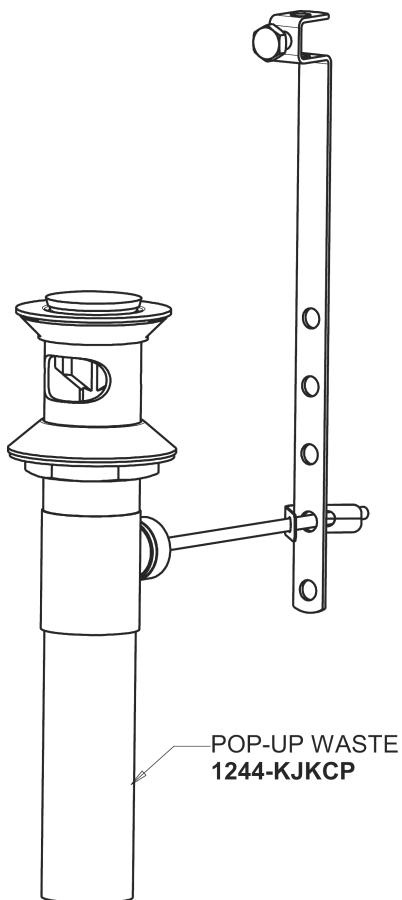

Repair Parts

405-950POAB

Concealed Hot and Cold Water Sink Faucet with Pop-up Waste

CHICAGO FAUCETS®

Geberit Group

Base Parts:

405 Series Spout with Pop-up Waste 401-614KJKCP

For Technical Assistance:

Concealed Hot and Cold Water Sink Faucet with Pop-up Waste

CHICAGO FAUCETS®

Geberit Group

Pop-up Waste
1244-KJKCP

POP-UP WASTE
1244-KJKCP

2.2 GPM (8.3 L/min) Softflo Aerator
E12JKABCP

2-1/2" Three-Wing Canopy Handle (pair)
950-PRJKCP