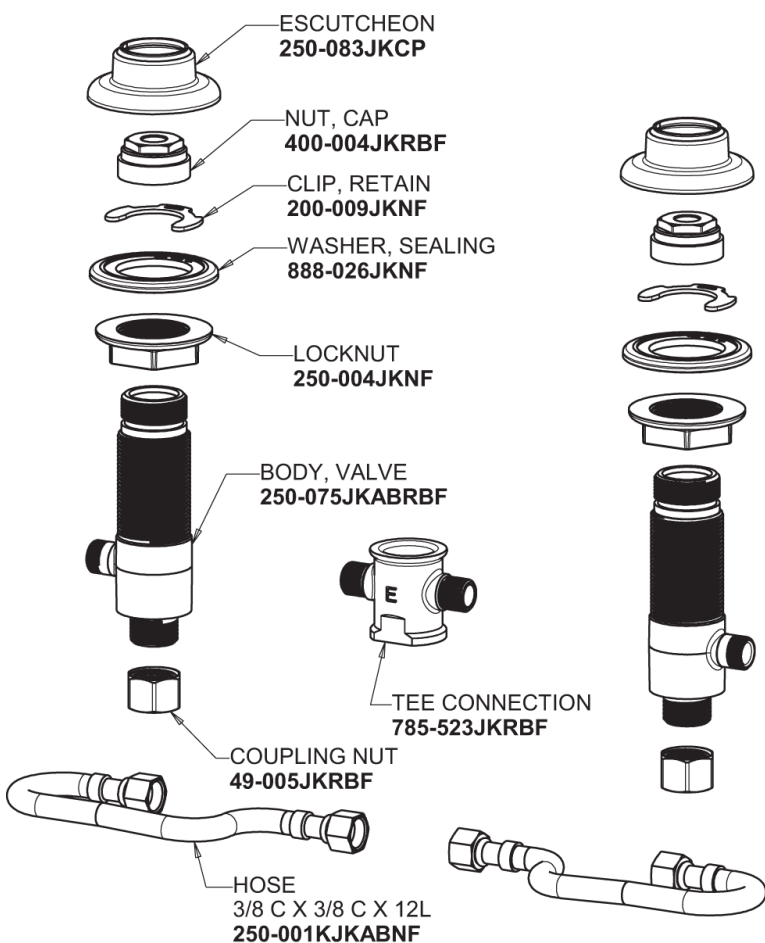

Repair Parts

405-950POAB

Concealed Hot and Cold Water Sink Faucet with Pop-up Waste

CHICAGO FAUCETS®

Geberit Group

Base Parts:

405 Series Spout with Pop-up Waste 401-614KJKCP

For Technical Assistance:

Concealed Hot and Cold Water Sink Faucet with Pop-up Waste

CHICAGO FAUCETS®

Geberit Group

Pop-up Waste
1244-KJKCP

POP-UP WASTE
1244-KJKCP

2.2 GPM (8.3 L/min) Softflo Aerator
E12JKABCP

2-1/2" Three-Wing Canopy Handle (pair)
950-PRJKCP