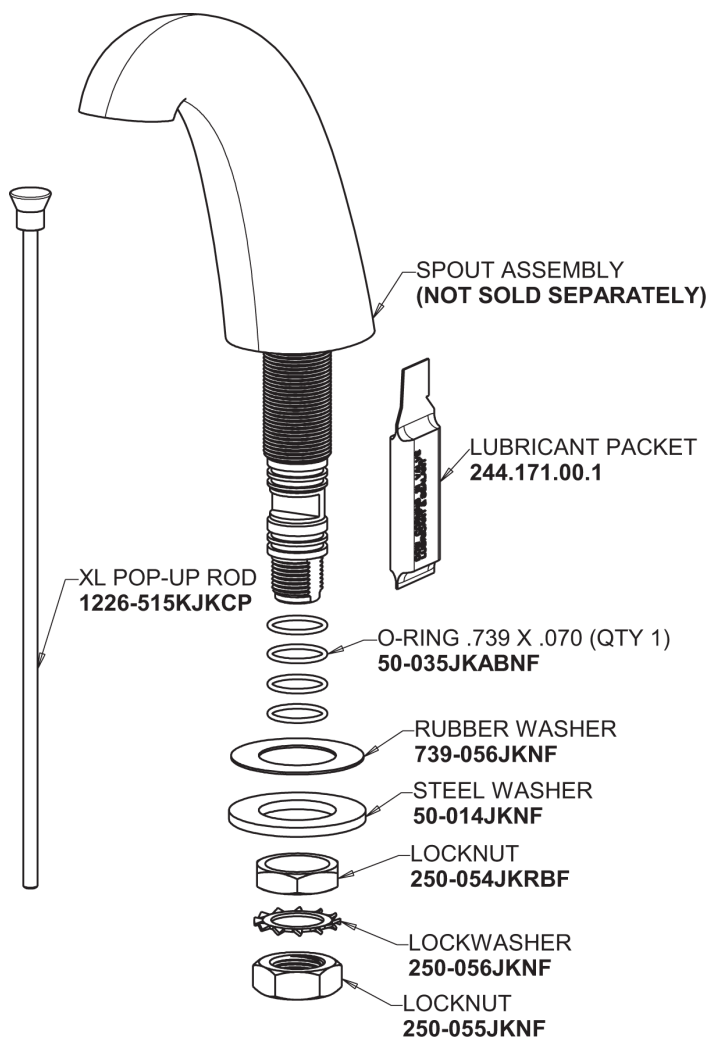

Repair Parts

405-950POAB

Concealed Hot and Cold Water Sink Faucet with Pop-up Waste

CHICAGO FAUCETS®

Geberit Group

Base Parts:

405 Series Spout with Pop-up Waste 401-614KJKCP

For Technical Assistance: