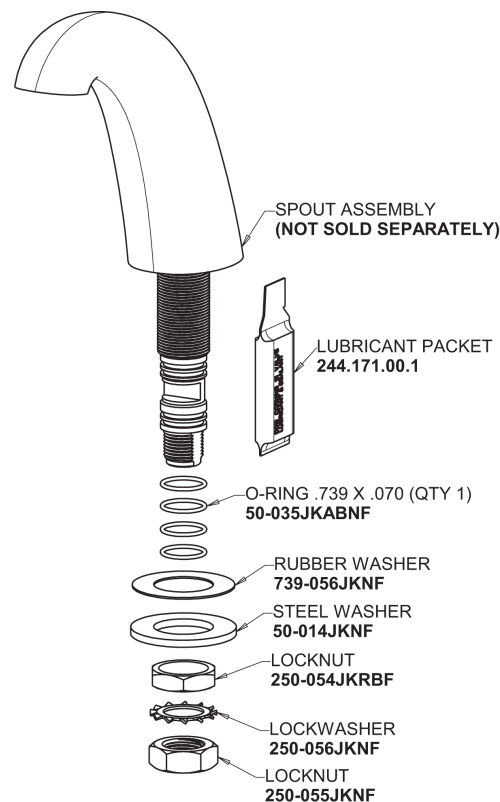

Repair Parts

405-665AB

Concealed Hot and Cold Water Metering Sink Faucet

CHICAGO FAUCETS

a Geberit company

Base Parts:

405 Series Spout 401-602KJKCP

2.2 GPM (8.3 L/min) Softflo Aerator E12JKABCP

MVP Metering Cartridge 671-XJKABNF

1-3/4" Vandal Proof Push Handle 665-PSHJKCP

For Technical Assistance:

Phone: 800-TEC-TRUE (832-8783)

Email: techsupport.us@chicagofaucets.com

2100 South Clearwater Drive

Des Plaines, IL 60018