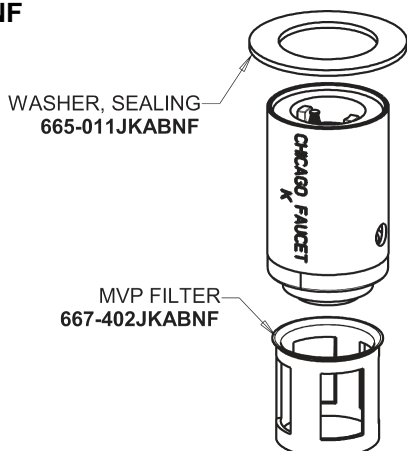

Repair Parts

405-665AB

Concealed Hot and Cold Water Metering Sink Faucet

CHICAGO FAUCETS

a Geberit company

Base Parts:

405 Series Spout 401-602KJKCP

2.2 GPM (8.3 L/min) Softflo Aerator E12JKABCP

MVP Metering Cartridge 671-XJKABNF

1-3/4" Vandal Proof Push Handle 665-PSHJKCP

For Technical Assistance:

Phone: 800-TEC-TRUE (832-8783)

Email: techsupport.us@chicagofaucets.com

2100 South Clearwater Drive

Des Plaines, IL 60018