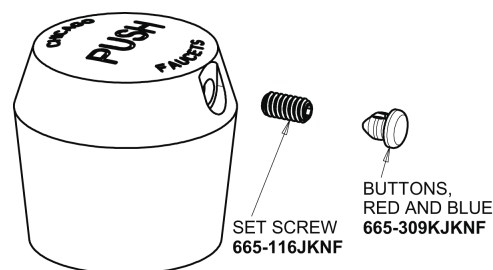

Repair Parts

405-665AB

Concealed Hot and Cold Water Metering Sink Faucet

CHICAGO FAUCETS

a Geberit company

Base Parts:

405 Series Spout 401-602KJKCP

2.2 GPM (8.3 L/min) Softflo Aerator E12JKABCP

MVP Metering Cartridge 671-XJKABNF

1-3/4" Vandal Proof Push Handle 665-PSHJKCP

For Technical Assistance:

Phone: 800-TEC-TRUE (832-8783)

Email: techsupport.us@chicagofaucets.com

2100 South Clearwater Drive

Des Plaines, IL 60018