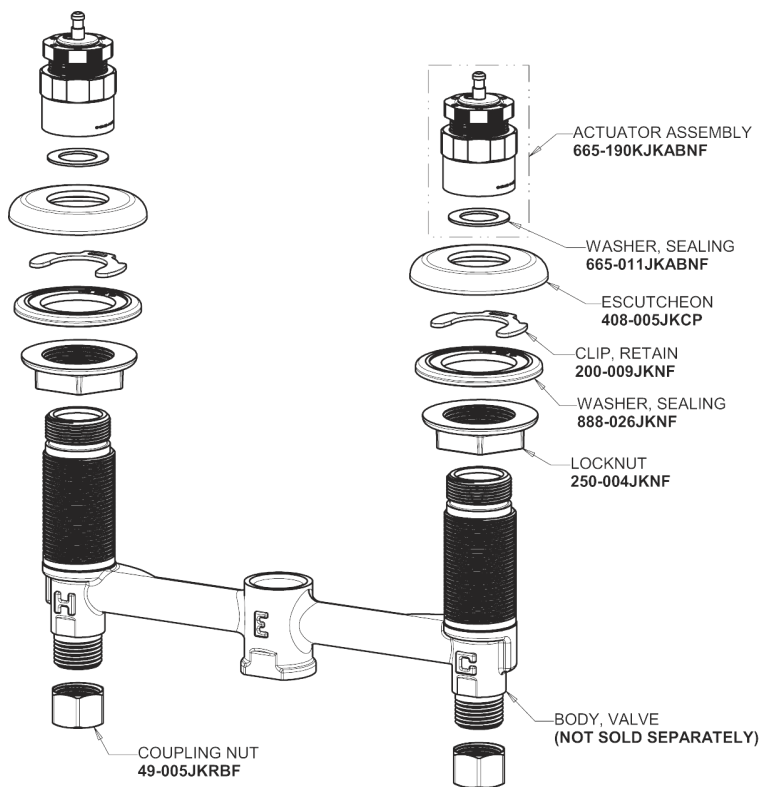

Repair Parts

405-665AB

Concealed Hot and Cold Water Metering Sink Faucet

CHICAGO FAUCETS

a Geberit company

Base Parts:

405 Series Spout 401-602KJKCP

2.2 GPM (8.3 L/min) Softflo Aerator E12JKABCP

MVP Metering Cartridge 671-XJKABNF

1-3/4" Vandal Proof Push Handle 665-PSHJKCP

For Technical Assistance:

Phone: 800-TEC-TRUE (832-8783)

Email: techsupport.us@chicagofaucets.com

2100 South Clearwater Drive

Des Plaines, IL 60018