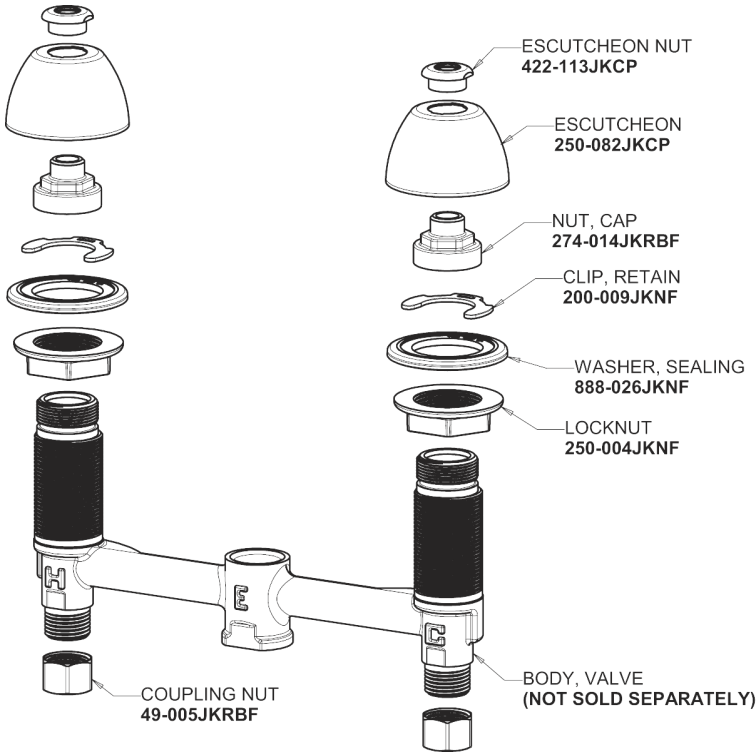

# Repair Parts

405-633XKAB

Concealed Hot and Cold Water Sink Faucet

## Base Parts:

## 405 Series Spout 401-602KJKCP

## Ceramic 1/4-Turn Cartridge (left hand) 377-XKLHJKABNF