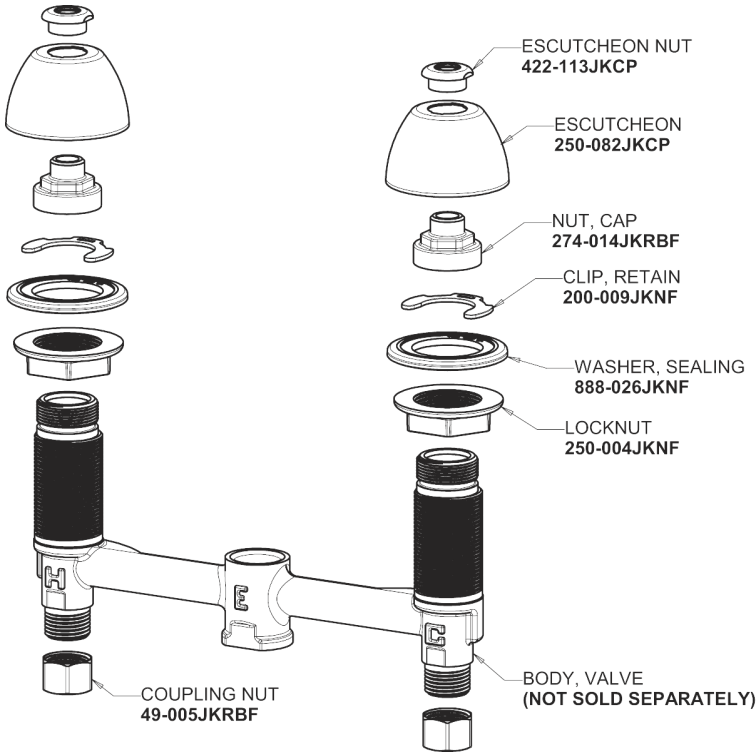

Repair Parts

405-633XKAB

Concealed Hot and Cold Water Sink Faucet

CHICAGO FAUCETS®

Geberit Group

Base Parts: