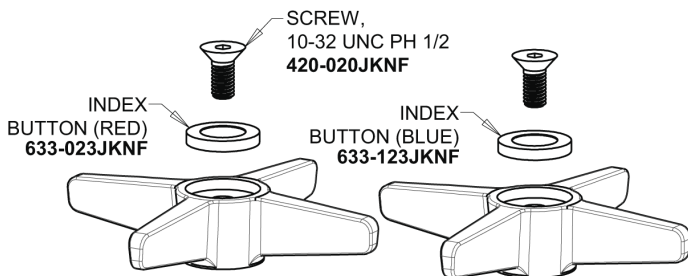

Ceramic 1/4-Turn Cartridge (left hand) 377-XKLHJKABNF

For Technical Assistance:

Phone: 800-TEC-TRUE (832-8783)

Email: techsupport.us@chicagofaucets.com

2100 South Clearwater Drive

Des Plaines, IL 60018

Phone: 847-803-5000

chicagofaucets.com