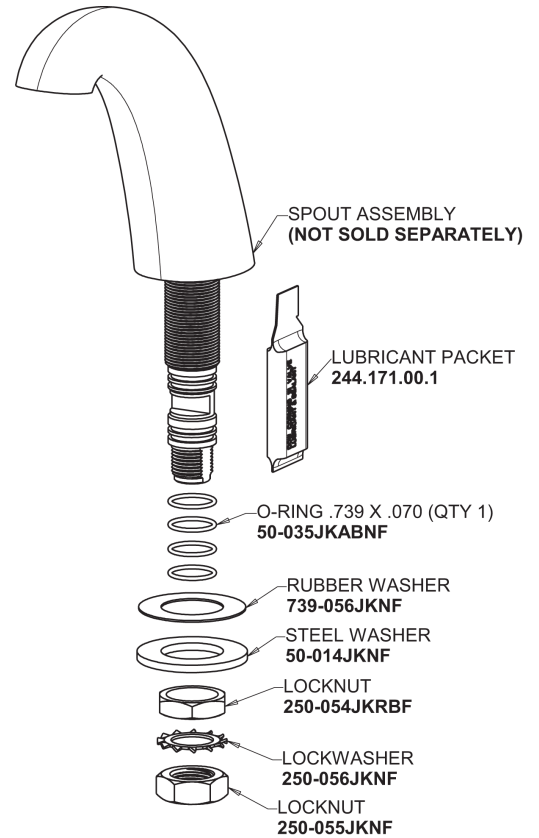

405 Series Spout 401-602KJKCP

2.2 GPM (8.3 L/min) Softflo Aerator E12JKABCP

3" Cross Handle (pair) 633-PRJKCP