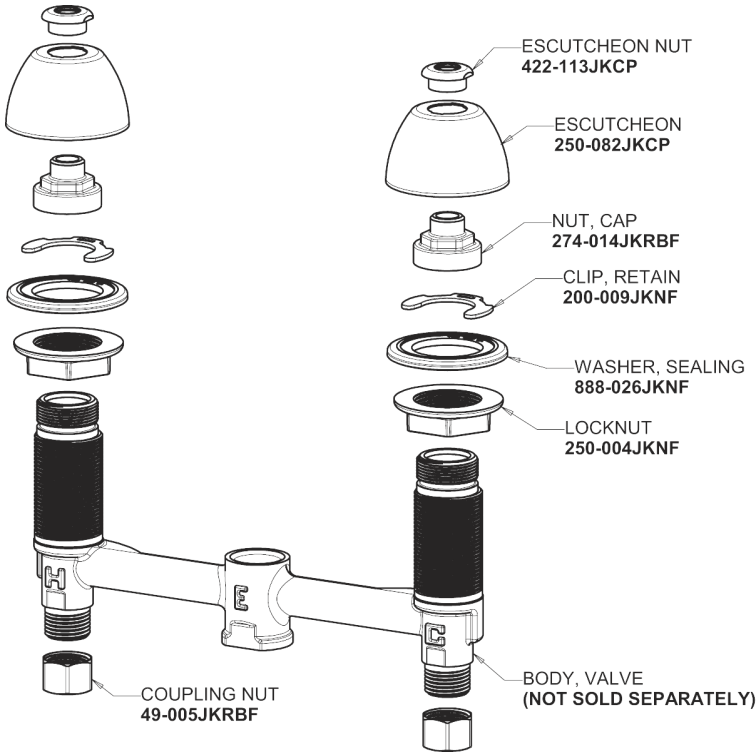

Repair Parts

405-633AB

Concealed Hot and Cold Water Sink Faucet

CHICAGO FAUCETS®

Geberit Group

Base Parts:

405 Series Spout 401-602KJKCP

2.2 GPM (8.3 L/min) Softflo Aerator E12JKABCP

3" Cross Handle (pair) 633-PRJKCP

Quaturn Compression Cartridge (left hand) 377-XTLHJKABNF

For Technical Assistance:

Phone: 800-TEC-TRUE (832-8783)

Email: techsupport.us@chicagofaucets.com

2100 South Clearwater Drive