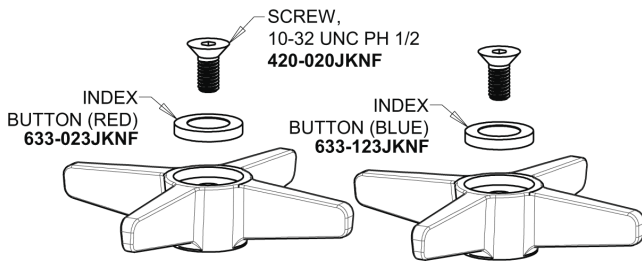

Repair Parts

405-633AB

Concealed Hot and Cold Water Sink Faucet

CHICAGO FAUCETS®

Geberit Group

Base Parts:

405 Series Spout 401-602KJKCP

2.2 GPM (8.3 L/min) Softflo Aerator E12JKABCP

3" Cross Handle (pair) 633-PRJKCP

Quaturn Compression Cartridge (left hand) 377-XTLHJKABNF

For Technical Assistance:

Phone: 800-TEC-TRUE (832-8783)

Email: techsupport.us@chicagofaucets.com

2100 South Clearwater Drive