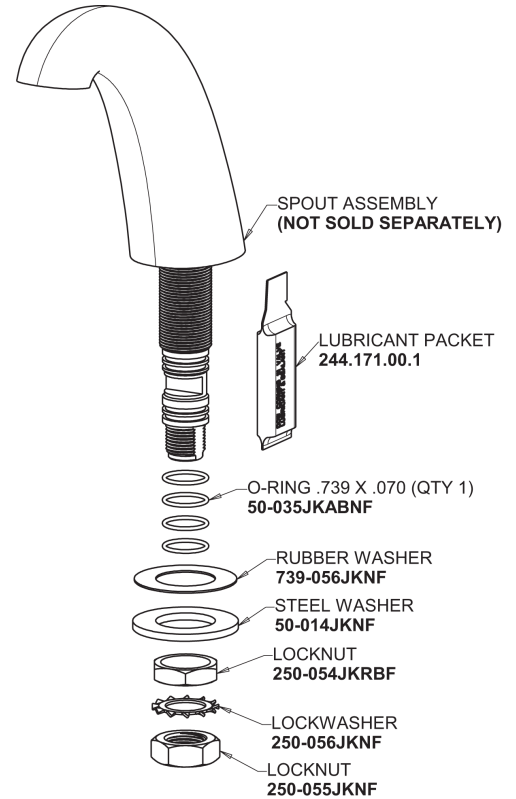

Repair Parts

405-633AB

Concealed Hot and Cold Water Sink Faucet

CHICAGO FAUCETS®

Geberit Group

Base Parts:

405 Series Spout 401-602KJKCP

2.2 GPM (8.3 L/min) Softflo Aerator E12JKABCP

3" Cross Handle (pair) 633-PRJKCP

Quaturn Compression Cartridge (left hand) 377-XTLHJKABNF

For Technical Assistance:

Phone: 800-TEC-TRUE (832-8783)

Email: techsupport.us@chicagofaucets.com

2100 South Clearwater Drive