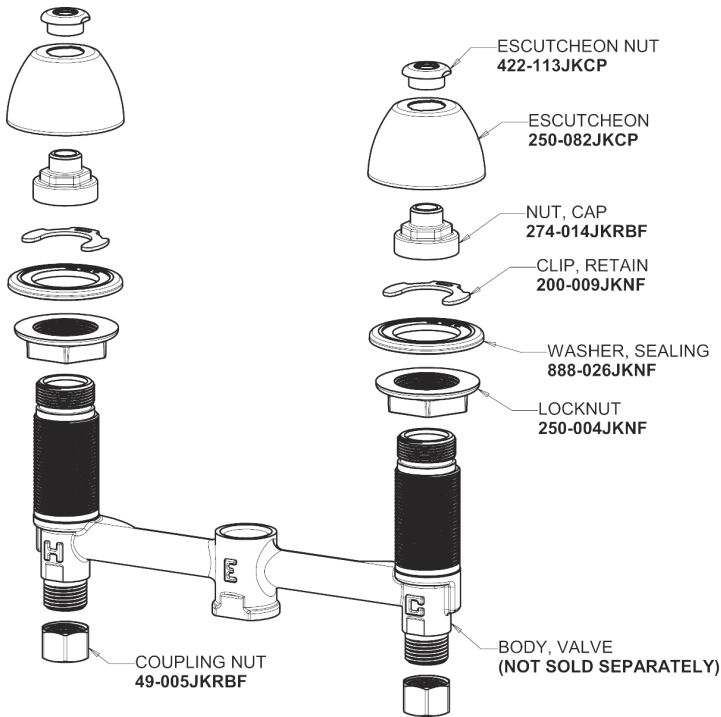

Repair Parts

405-317XKAB

Concealed Hot and Cold Water Sink Faucet

CHICAGO FAUCETS®

Geberit Group

Base Parts:

405 Series Spout 401-602KJKCP

2.2 GPM (8.3 L/min) Softflo Aerator E12JKABCP

4" Wristblade Handle 317-PRJKCP

Quaturn Compression Cartridge (pair) 377-XTRHJKABNF (right) 377-XTLHJKABNF (left)

For Technical Assistance:

Phone: 800-TEC-TRUE (832-8783)

Email: techsupport.us@chicagofaucets.com