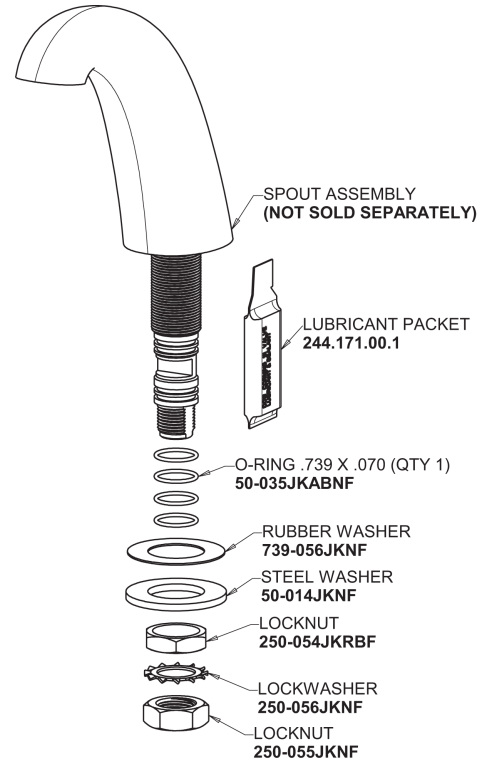

Repair Parts

405-317XKAB

Concealed Hot and Cold Water Sink Faucet

CHICAGO FAUCETS®

Geberit Group

Base Parts:

405 Series Spout 401-602KJKCP

2.2 GPM (8.3 L/min) Softflo Aerator E12JKABCP

4" Wristblade Handle 317-PRJKCP

Quaturn Compression Cartridge (pair) 377-XTRHJKABNF (right) 377-XTLHJKABNF (left)

For Technical Assistance:

Phone: 800-TEC-TRUE (832-8783)

Email: techsupport.us@chicagofaucets.com