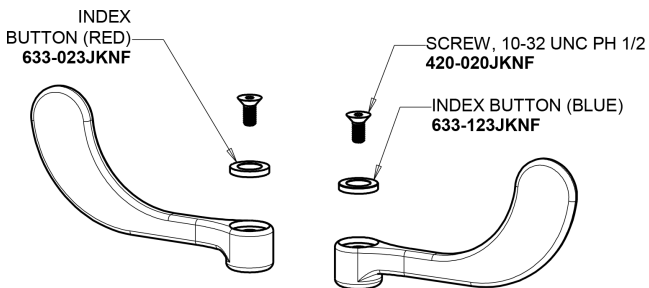

Repair Parts

405-317XKAB

Concealed Hot and Cold Water Sink Faucet

CHICAGO FAUCETS®

Geberit Group

Base Parts:

405 Series Spout 401-602KJKCP

2.2 GPM (8.3 L/min) Softflo Aerator E12JKABCP

4" Wristblade Handle 317-PRJKCP

Quaturn Compression Cartridge (pair) 377-XTRHJKABNF (right) 377-XTLHJKABNF (left)

For Technical Assistance:

Phone: 800-TEC-TRUE (832-8783)

Email: techsupport.us@chicagofaucets.com