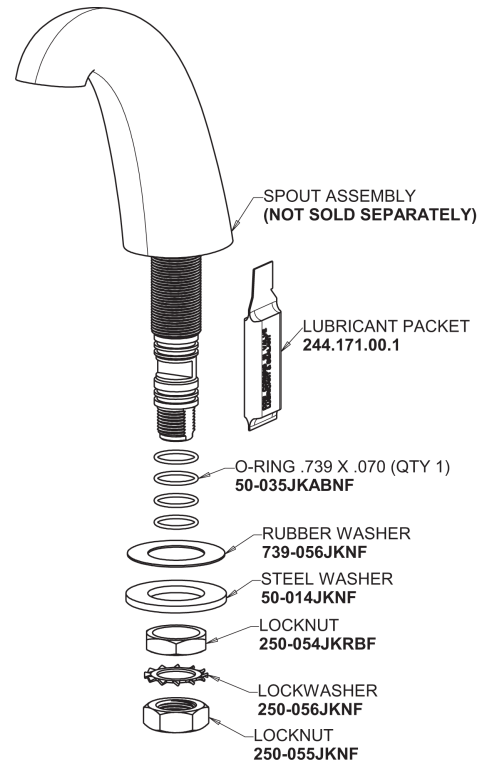

Repair Parts

405-317AB

Concealed Hot and Cold Water Sink Faucet

CHICAGO FAUCETS®

Geberit Group

Base Parts:

405 Series Spout 401-602KJKCP

2.2 GPM (8.3 L/min) Softflo Aerator E12JKABCP

4" Wristblade Handle 317-PRJKCP

Quaturn Compression Cartridge (pair) 377-XTRHJKABNF (right) 377-XTLHJKABNF (left)

For Technical Assistance:

Phone: 800-TEC-TRUE (832-8783)

Email: techsupport.us@chicagofaucets.com