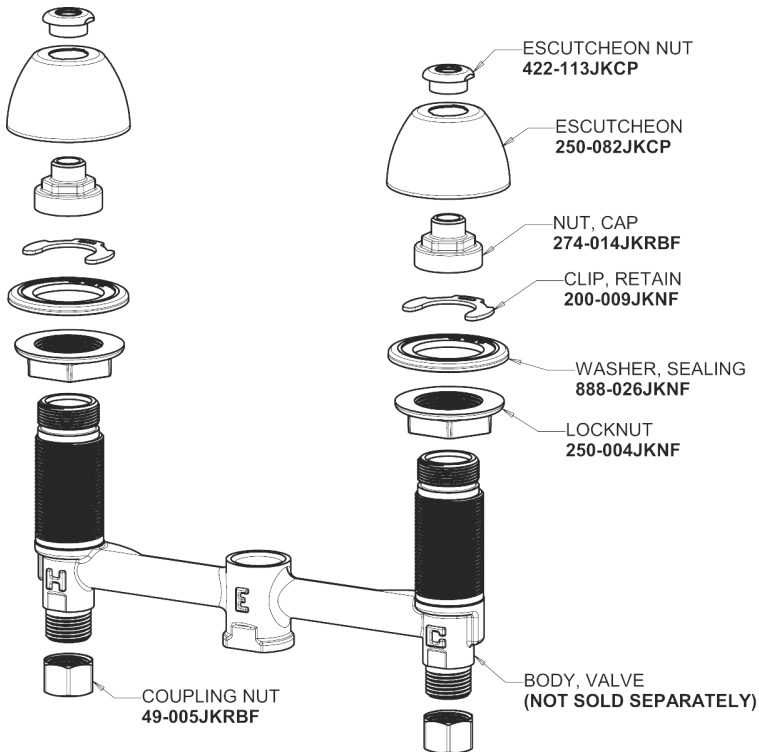

Repair Parts

405-317AB

Concealed Hot and Cold Water Sink Faucet

CHICAGO FAUCETS®

Geberit Group

Base Parts:

405 Series Spout 401-602KJKCP

2.2 GPM (8.3 L/min) Softflo Aerator E12JKABCP

4" Wristblade Handle 317-PRJKCP

Quaturn Compression Cartridge (pair) 377-XTRHJKABNF (right) 377-XTLHJKABNF (left)

For Technical Assistance:

Phone: 800-TEC-TRUE (832-8783)

Email: techsupport.us@chicagofaucets.com