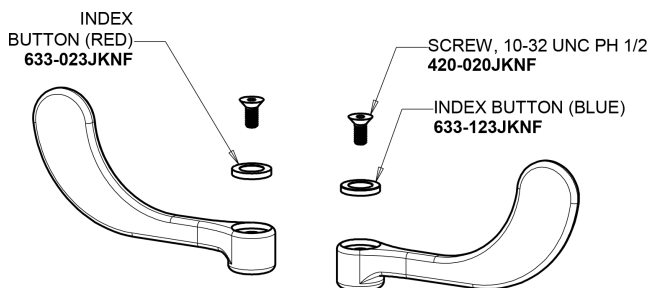

Repair Parts

405-317AB

Concealed Hot and Cold Water Sink Faucet

CHICAGO FAUCETS®

Geberit Group

Base Parts:

405 Series Spout 401-602KJKCP

2.2 GPM (8.3 L/min) Softflo Aerator E12JKABCP

4" Wristblade Handle 317-PRJKCP

Quaturn Compression Cartridge (pair) 377-XTRHJKABNF (right) 377-XTLHJKABNF (left)

For Technical Assistance:

Phone: 800-TEC-TRUE (832-8783)

Email: techsupport.us@chicagofaucets.com