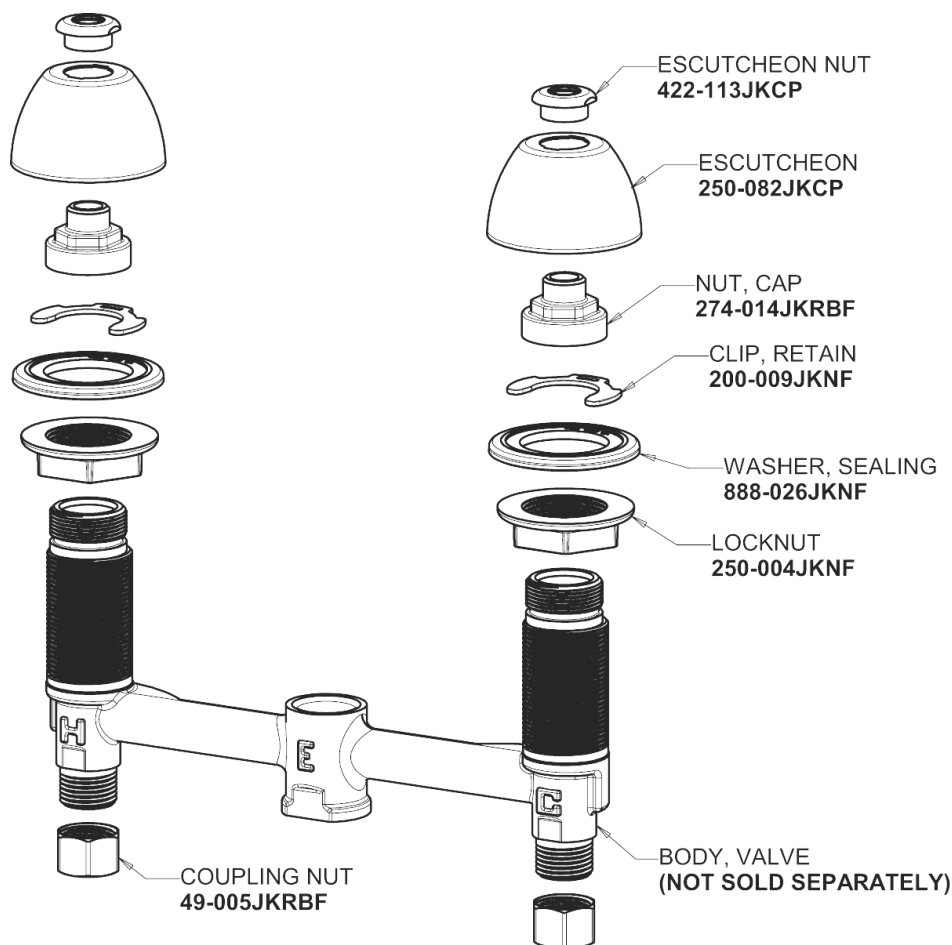

Repair Parts

405-317-245AB

Concealed Hot and Cold Water Sink Faucet

CHICAGO FAUCETS®

Geberit Group

Base Parts:

405 Series Spout 401-602KJKCP

For Technical Assistance:

Concealed Hot and Cold Water Sink Faucet

CHICAGO FAUCETS®

Geberit Group

4" Wristblade Handle
317-PRJKCP

2.2 GPM (8.3 L/min) Softflo Aerator
E12JKABCP

Control-A-Flo Compression Cartridge (pair)
377-X245RHJKABNF (right)
377-X245LHJKABNF (left)