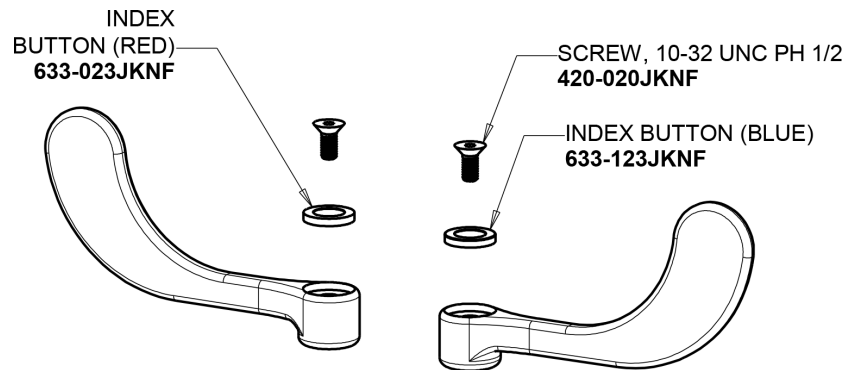

Repair Parts

405-317-245AB

Concealed Hot and Cold Water Sink Faucet

CHICAGO FAUCETS®

Geberit Group

Base Parts:

405 Series Spout 401-602KJKCP

For Technical Assistance:

Concealed Hot and Cold Water Sink Faucet

CHICAGO FAUCETS®

Geberit Group

4" Wristblade Handle
317-PRJKCP

2.2 GPM (8.3 L/min) Softflo Aerator
E12JKABCP

Control-A-Flo Compression Cartridge (pair)
377-X245RHJKABNF (right)
377-X245LHJKABNF (left)