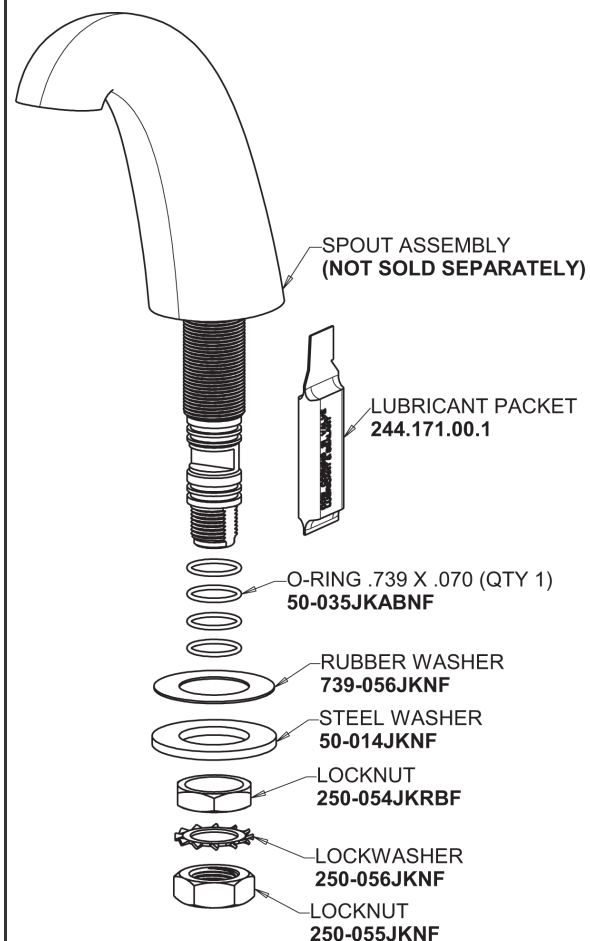

Repair Parts

405-317-245AB

Concealed Hot and Cold Water Sink Faucet

CHICAGO FAUCETS®

Geberit Group

Base Parts:

405 Series Spout 401-602KJKCP

For Technical Assistance:

Concealed Hot and Cold Water Sink Faucet

CHICAGO FAUCETS®

Geberit Group

4" Wristblade Handle
317-PRJKCP

2.2 GPM (8.3 L/min) Softflo Aerator
E12JKABCP

Control-A-Flo Compression Cartridge (pair)
377-X245RHJKABNF (right)
377-X245LHJKABNF (left)