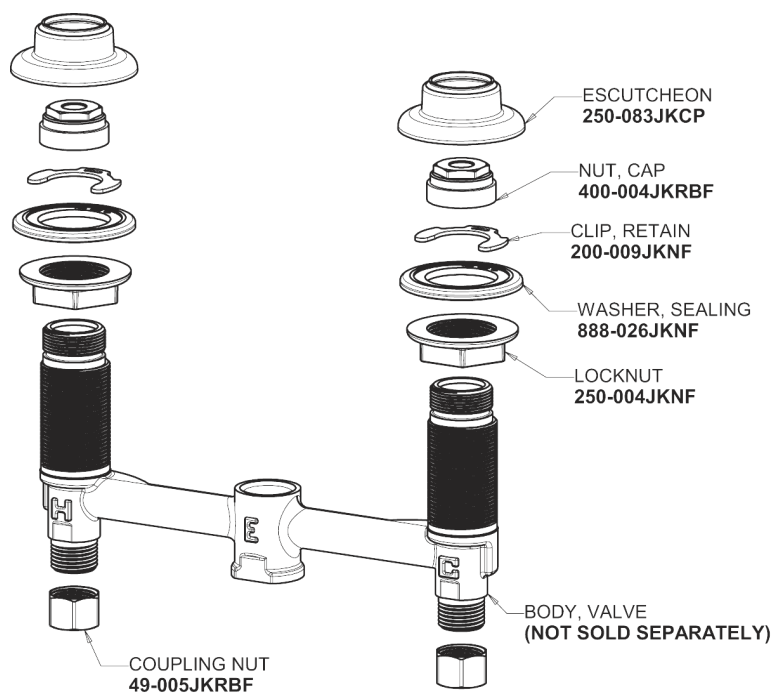

Repair Parts

405-1000AB

Concealed Hot and Cold Water Sink Faucet

CHICAGO FAUCETS®

Geberit Group

Base Parts:

405 Series Spout 401-602KJKCP

For Technical Assistance:

Concealed Hot and Cold Water Sink Faucet

CHICAGO FAUCETS®

Geberit Group

2" Vandal Proof Canopy Single Wing Handle
1000-PRJKCP

2.2 GPM (8.3 L/min) Softflo Aerator
E12JKABCP

Quatern Compression Cartridge (pair)
1-099XTJKABNF (right)
1-100XTJKABNF (left)