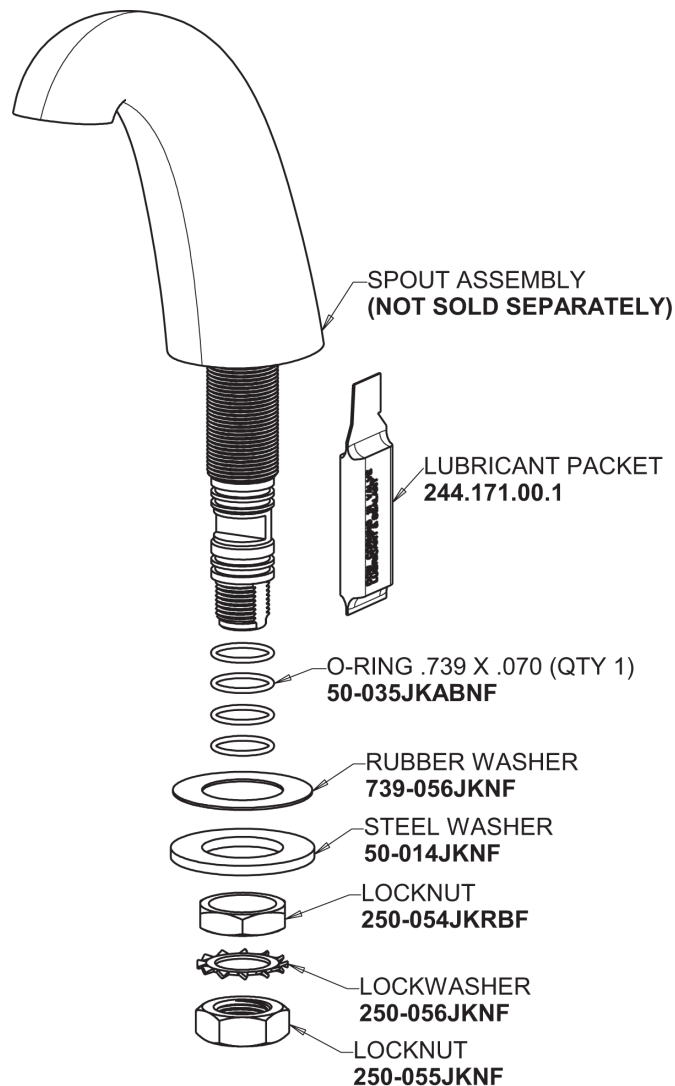

Repair Parts

405-1000AB

Concealed Hot and Cold Water Sink Faucet

CHICAGO FAUCETS®

Geberit Group

Base Parts:

405 Series Spout 401-602KJKCP

For Technical Assistance:

Concealed Hot and Cold Water Sink Faucet

CHICAGO FAUCETS®

Geberit Group

2" Vandal Proof Canopy Single Wing Handle
1000-PRJKCP

2.2 GPM (8.3 L/min) Softflo Aerator
E12JKABCP

Quatern Compression Cartridge (pair)
1-099XTJKABNF (right)
1-100XTJKABNF (left)