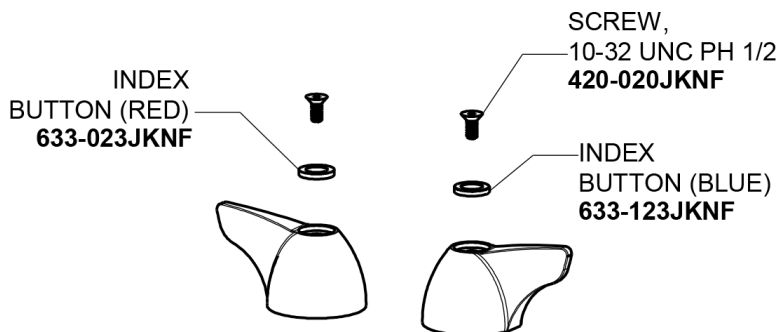

Repair Parts

405-1000AB

Concealed Hot and Cold Water Sink Faucet

CHICAGO FAUCETS®

Geberit Group

Base Parts:

405 Series Spout 401-602KJKCP

For Technical Assistance:

Concealed Hot and Cold Water Sink Faucet

CHICAGO FAUCETS®

Geberit Group

2" Vandal Proof Canopy Single Wing Handle
1000-PRJKCP

2.2 GPM (8.3 L/min) Softflo Aerator
E12JKABCP

Quatern Compression Cartridge (pair)
1-099XTJKABNF (right)
1-100XTJKABNF (left)