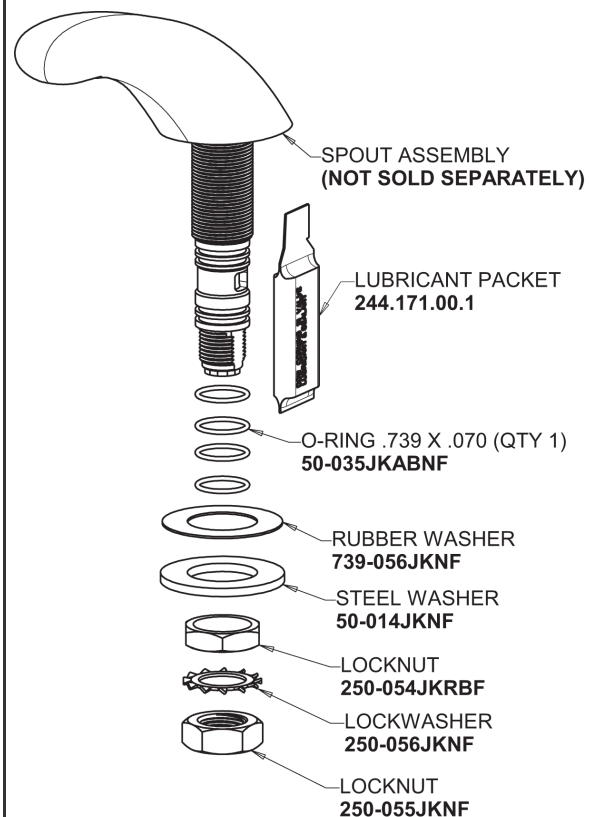

404 Series Spout 401-601KJKCP