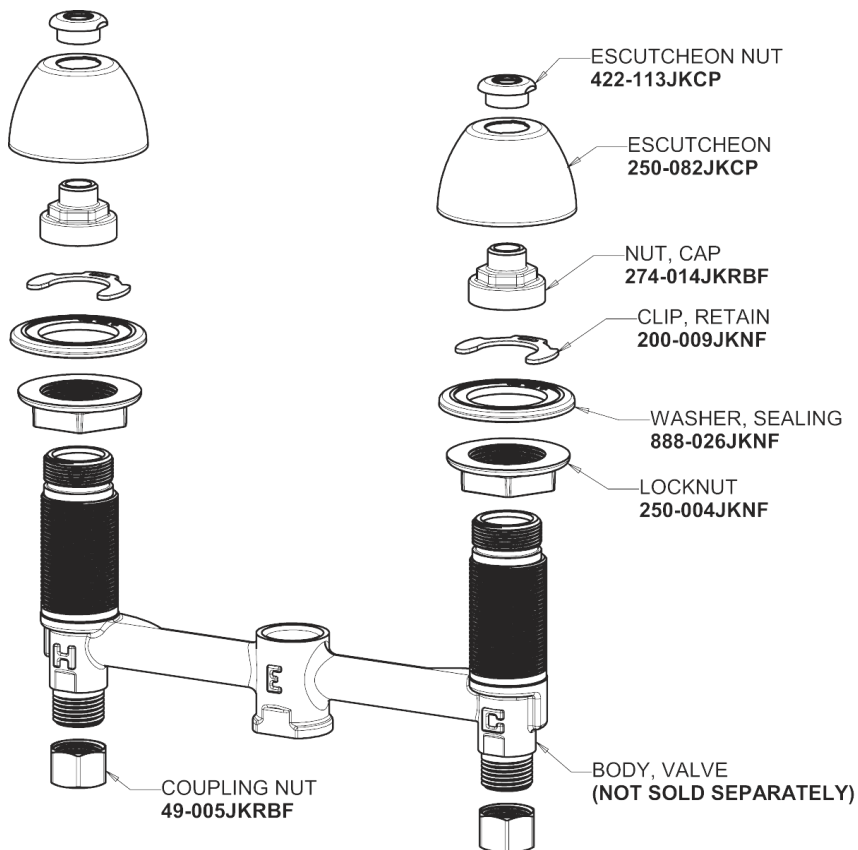

# Repair Parts

404-VLEHAB

Concealed Hot and Cold Water Sink Faucet

## Base Parts:

## 404 Series Spout 401-601KJKCP