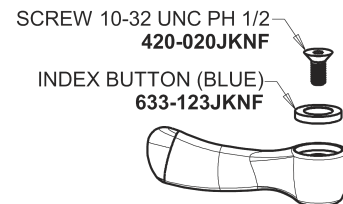

Repair Parts

404-VHZE66CWABCP

Concealed Cold Water Sink Faucet

CHICAGO FAUCETS®

Geberit Group

Base Parts:

0.5 GPM (1.9 L/min) Vandal Proof Laminar Non-Aerating
Outlet

E66VPJKABCP

404 Series Spout 401-601KJKCP

2-3/8" Lever Handle 390-COLDJKCP

Quatern Compression Cartridge (right hand) 377-XTRHJKABNF

For Technical Assistance:

Phone: 800-TEC-TRUE (832-8783)

Email: techsupport.us@chicagofaucets.com