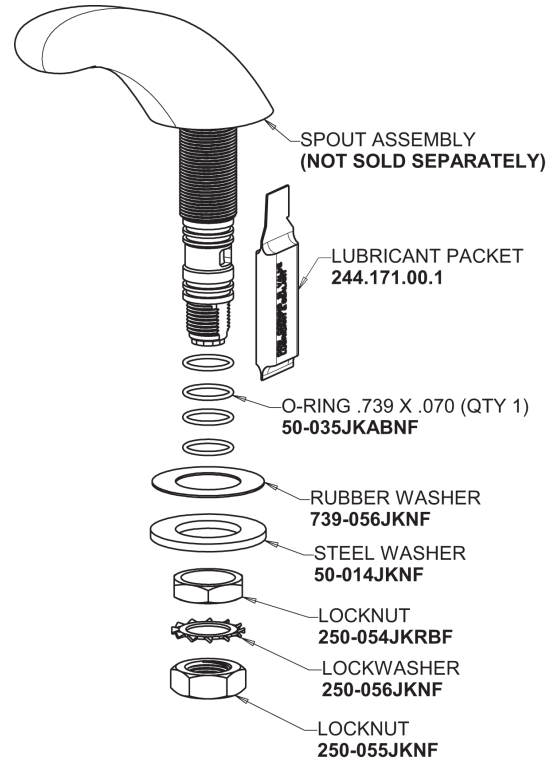

Repair Parts

404-VHZE66CWABCP

Concealed Cold Water Sink Faucet

CHICAGO FAUCETS®

Geberit Group

Base Parts:

0.5 GPM (1.9 L/min) Vandal Proof Laminar Non-Aerating
Outlet

E66VPJKABCP

404 Series Spout 401-601KJKCP

2-3/8" Lever Handle 390-COLDJKCP

Quatern Compression Cartridge (right hand) 377-XTRHJKABNF

For Technical Assistance:

Phone: 800-TEC-TRUE (832-8783)

Email: techsupport.us@chicagofaucets.com