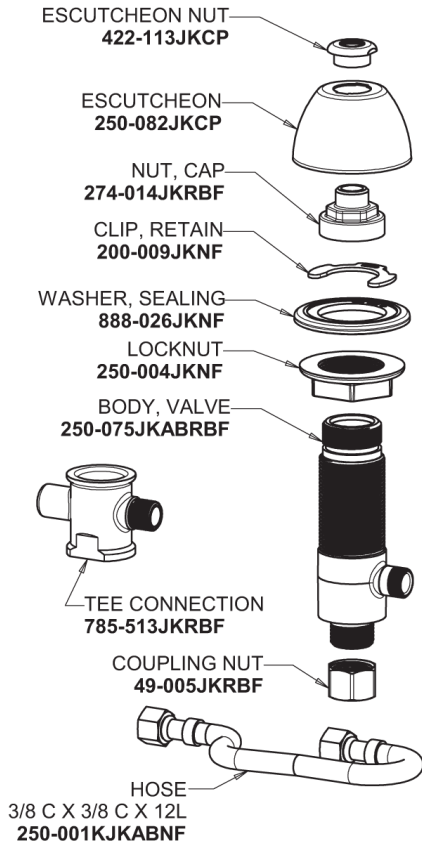

Repair Parts

404-VHZE66CWABCP

Concealed Cold Water Sink Faucet

CHICAGO FAUCETS®

Geberit Group

Base Parts:

0.5 GPM (1.9 L/min) Vandal Proof Laminar Non-Aerating
Outlet

E66VPJKABCP

404 Series Spout 401-601KJKCP

2-3/8" Lever Handle 390-COLDJKCP

Quatern Compression Cartridge (right hand) 377-XTRHJKABNF

For Technical Assistance:

Phone: 800-TEC-TRUE (832-8783)

Email: techsupport.us@chicagofaucets.com