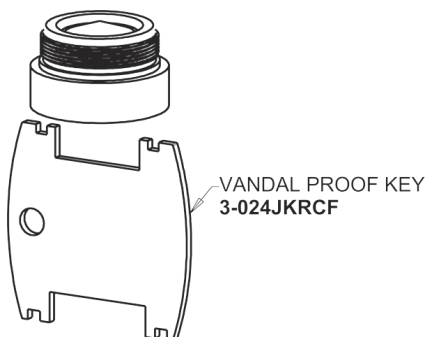

Repair Parts

404-VHZE66CWABCP

Concealed Cold Water Sink Faucet

CHICAGO FAUCETS®

Geberit Group

Base Parts:

0.5 GPM (1.9 L/min) Vandal Proof Laminar Non-Aerating
Outlet

E66VPJKABCP

404 Series Spout 401-601KJKCP

2-3/8" Lever Handle 390-COLDJKCP

Quatern Compression Cartridge (right hand) 377-XTRHJKABNF

For Technical Assistance:

Phone: 800-TEC-TRUE (832-8783)

Email: techsupport.us@chicagofaucets.com