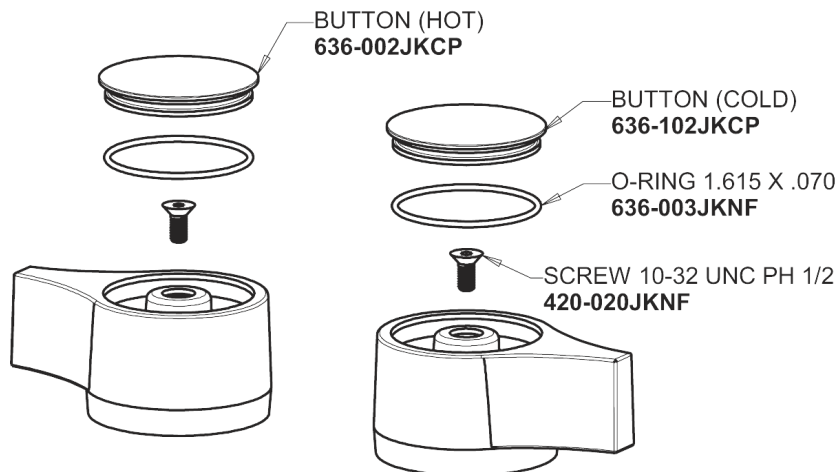

Repair Parts

404-VE64-636ABCP

Concealed Hot and Cold Water Metering Sink Faucet

**CHICAGO
FAUCETS**

a Geberit company

Base Parts:

404 Series Spout 401-601KJKCP

For Technical Assistance:

Concealed Hot and Cold Water Metering Sink Faucet

a Geberit company

2-1/8" Single Wing Canopy Handle
636-PRJKCP

1.0 GPM (3.8 L/min) Vandal Proof Non-Aerating Laminar
Outlet
E64VPJKABCP

Quarturn Compression Cartridge (pair)
1-099XTJKABNF (right)
1-100XTJKABNF (left)