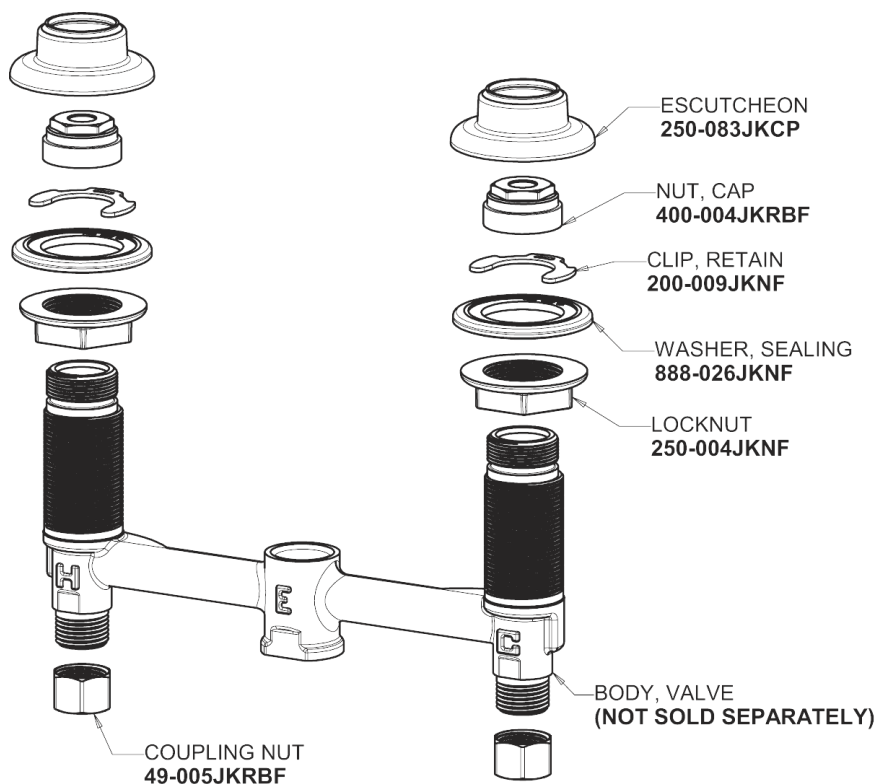

Repair Parts

404-VE64-636ABCP

Concealed Hot and Cold Water Metering Sink Faucet

**CHICAGO
FAUCETS**

a Geberit company

Base Parts:

404 Series Spout 401-601KJKCP

For Technical Assistance:

Concealed Hot and Cold Water Metering Sink Faucet

a Geberit company

2-1/8" Single Wing Canopy Handle
636-PRJKCP

1.0 GPM (3.8 L/min) Vandal Proof Non-Aerating Laminar
Outlet
E64VPJKABCP

Quarturn Compression Cartridge (pair)
1-099XTJKABNF (right)
1-100XTJKABNF (left)