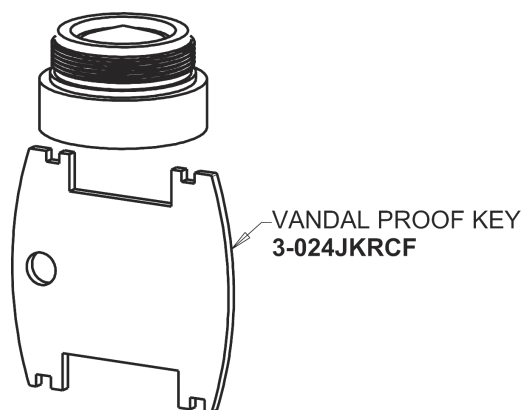

Repair Parts

404-VE64-636ABCP

Concealed Hot and Cold Water Metering Sink Faucet

**CHICAGO
FAUCETS**

a Geberit company

Base Parts:

404 Series Spout 401-601KJKCP

For Technical Assistance:

Concealed Hot and Cold Water Metering Sink Faucet

a Geberit company

2-1/8" Single Wing Canopy Handle
636-PRJKCP

1.0 GPM (3.8 L/min) Vandal Proof Non-Aerating Laminar
Outlet
E64VPJKABCP

Quarturn Compression Cartridge (pair)
1-099XTJKABNF (right)
1-100XTJKABNF (left)