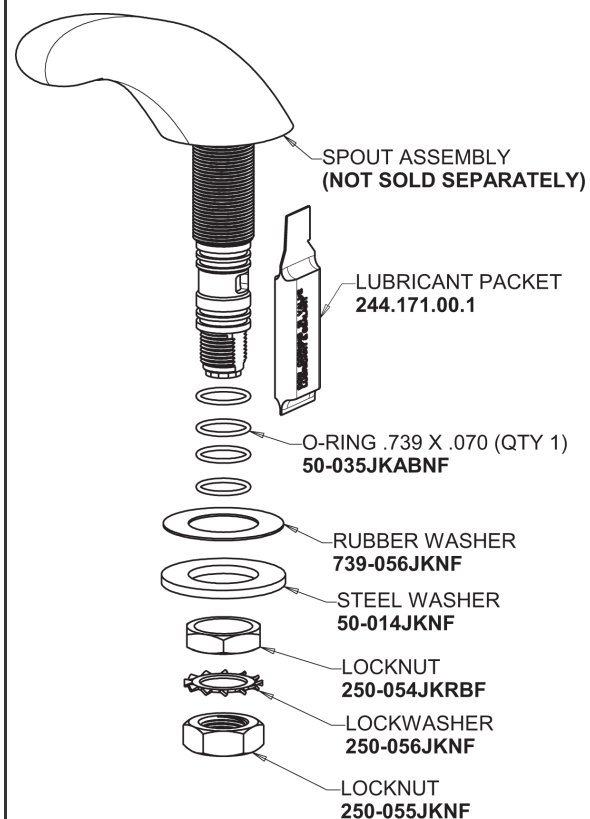

Repair Parts

404-VE64-636ABCP

Concealed Hot and Cold Water Metering Sink Faucet

**CHICAGO
FAUCETS**

a Geberit company

Base Parts:

404 Series Spout 401-601KJKCP

For Technical Assistance:

Concealed Hot and Cold Water Metering Sink Faucet

a Geberit company

2-1/8" Single Wing Canopy Handle
636-PRJKCP

1.0 GPM (3.8 L/min) Vandal Proof Non-Aerating Laminar
Outlet
E64VPJKABCP

Quarturn Compression Cartridge (pair)
1-099XTJKABNF (right)
1-100XTJKABNF (left)