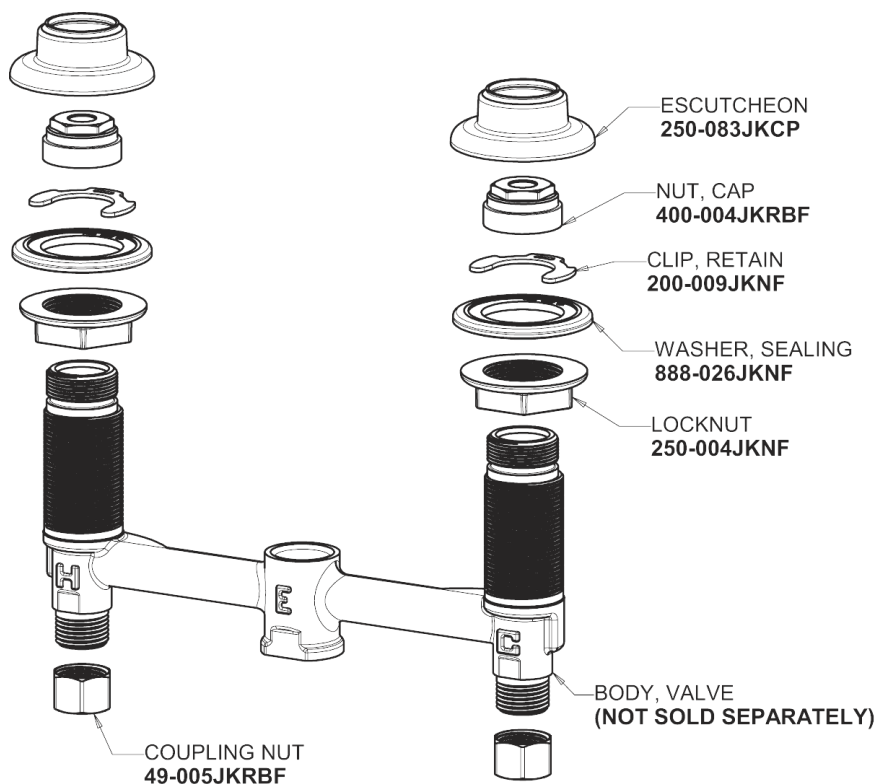

Repair Parts

404-VE64-1000POAB

Concealed Hot and Cold Water Sink Faucet with Pop-up Waste

CHICAGO FAUCETS®

Geberit Group

Base Parts:

404 Series Spout with Pop-up Waste 401-613KJKCP

For Technical Assistance:

Concealed Hot and Cold Water Sink Faucet with Pop-up Waste

CHICAGO FAUCETS®

Geberit Group

Pop-up Waste
1222-KJKCP

1.0 GPM (3.8 L/min) Vandal Proof Non-Aerating Laminar
Outlet
E64VPJKABCP

2" Vandal Proof Canopy Single Wing Handle
1000-PRJKCP