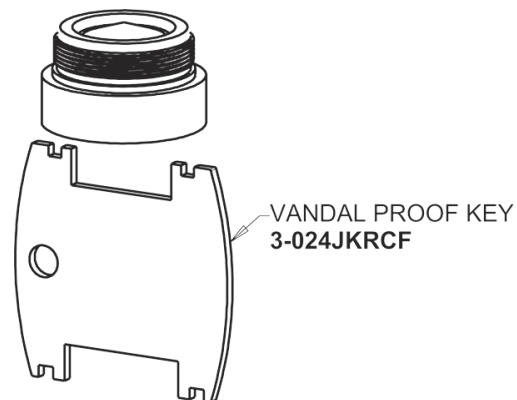

Concealed Hot and Cold Water Sink Faucet with Pop-up Waste

CHICAGO FAUCETS®

Geberit Group

Pop-up Waste
1222-KJKCP

1.0 GPM (3.8 L/min) Vandal Proof Non-Aerating Laminar
Outlet
E64VPJKABCP

2" Vandal Proof Canopy Single Wing Handle
1000-PRJKCP