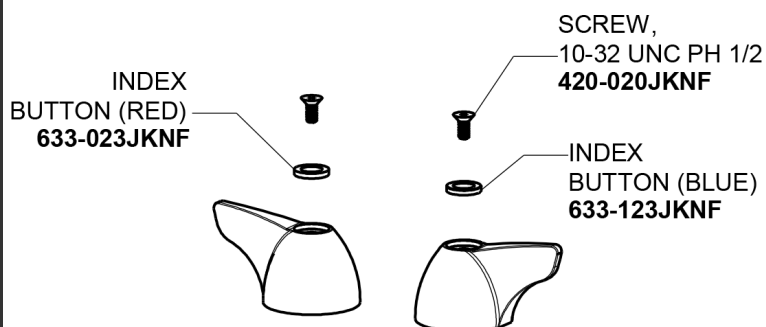

Concealed Hot and Cold Water Sink Faucet with Pop-up Waste

CHICAGO FAUCETS®

Geberit Group

Pop-up Waste
1222-KJKCP

1.0 GPM (3.8 L/min) Vandal Proof Non-Aerating Laminar
Outlet
E64VPJKABCP

2" Vandal Proof Canopy Single Wing Handle
1000-PRJKCP