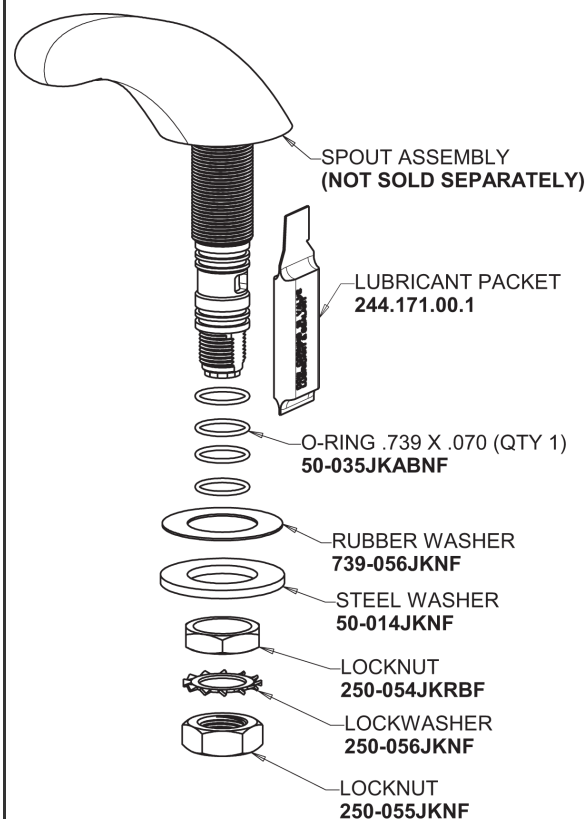

Repair Parts

404-VE64-1000POAB

Concealed Hot and Cold Water Sink Faucet with Pop-up Waste

CHICAGO FAUCETS®

Geberit Group

Base Parts:

404 Series Spout with Pop-up Waste 401-613KJKCP

For Technical Assistance:

Concealed Hot and Cold Water Sink Faucet with Pop-up Waste

CHICAGO FAUCETS®

Geberit Group

Pop-up Waste
1222-KJKCP

1.0 GPM (3.8 L/min) Vandal Proof Non-Aerating Laminar
Outlet
E64VPJKABCP

2" Vandal Proof Canopy Single Wing Handle
1000-PRJKCP