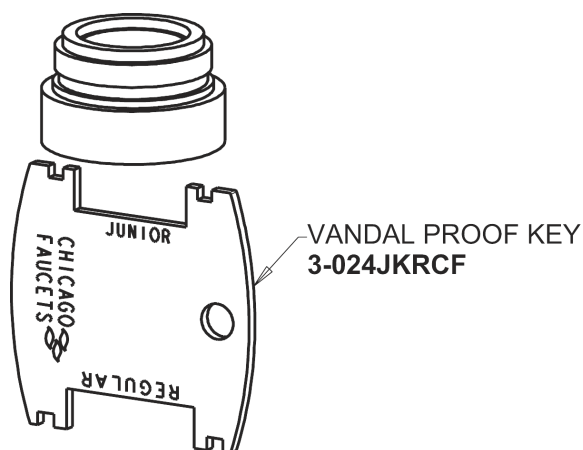

Repair Parts

404-VE2805ABCP

Concealed Hot and Cold Water Sink Faucet

CHICAGO FAUCETS®

Geberit Group

Base Parts:

404 Series Spout 401-601KJKCP

For Technical Assistance:

Concealed Hot and Cold Water Sink Faucet

CHICAGO FAUCETS®

Geberit Group

2-3/8" Lever Handle
390-PRJKCP

0.5 GPM (1.9 L/min) Vandal Proof Econo-Flo Non-Aerating
Spray
E2805JKABCP

Quatern Compression Cartridge (pair)
377-XTRHJKABNF (right)
377-XTLHJKABNF (left)