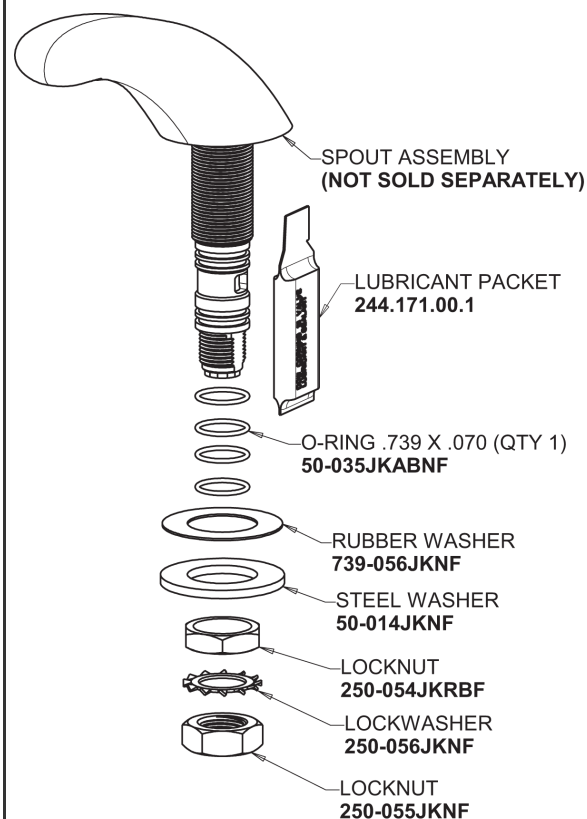

Repair Parts

404-VE2805ABCP

Concealed Hot and Cold Water Sink Faucet

CHICAGO FAUCETS®

Geberit Group

Base Parts:

404 Series Spout 401-601KJKCP

For Technical Assistance:

Concealed Hot and Cold Water Sink Faucet

CHICAGO FAUCETS®

Geberit Group

2-3/8" Lever Handle
390-PRJKCP

0.5 GPM (1.9 L/min) Vandal Proof Econo-Flo Non-Aerating
Spray
E2805JKABCP

Quatern Compression Cartridge (pair)
377-XTRHJKABNF (right)
377-XTLHJKABNF (left)