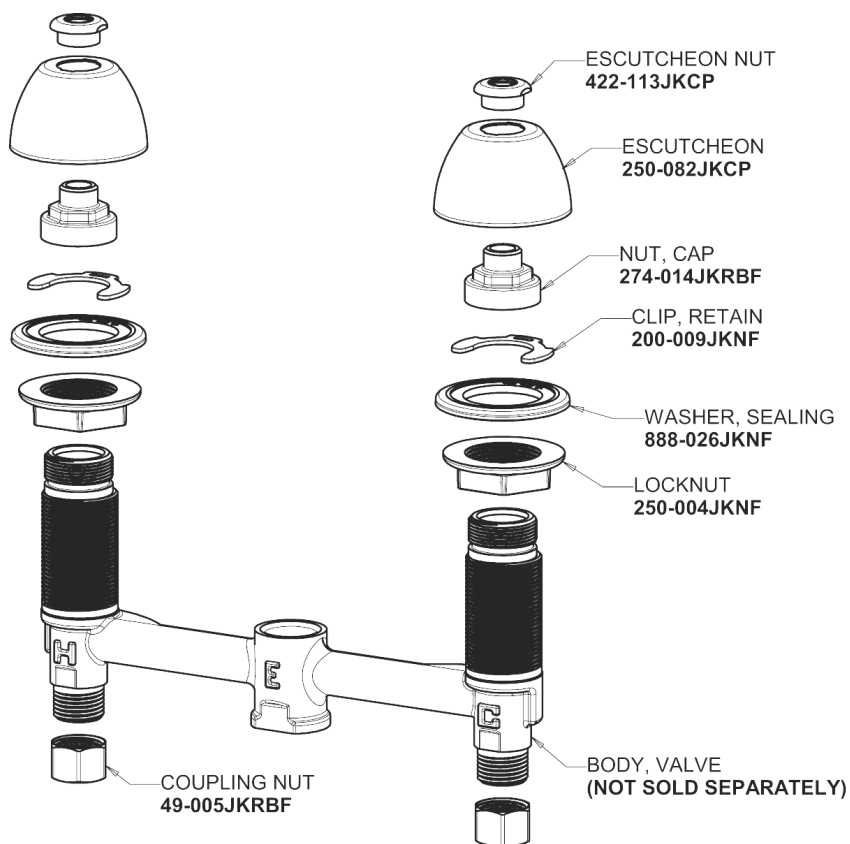

Repair Parts

404-VE2805ABCP

Concealed Hot and Cold Water Sink Faucet

CHICAGO FAUCETS®

Geberit Group

Base Parts:

404 Series Spout 401-601KJKCP

For Technical Assistance:

Concealed Hot and Cold Water Sink Faucet

CHICAGO FAUCETS®

Geberit Group

2-3/8" Lever Handle
390-PRJKCP

0.5 GPM (1.9 L/min) Vandal Proof Econo-Flo Non-Aerating
Spray
E2805JKABCP

Quatern Compression Cartridge (pair)
377-XTRHJKABNF (right)
377-XTLHJKABNF (left)