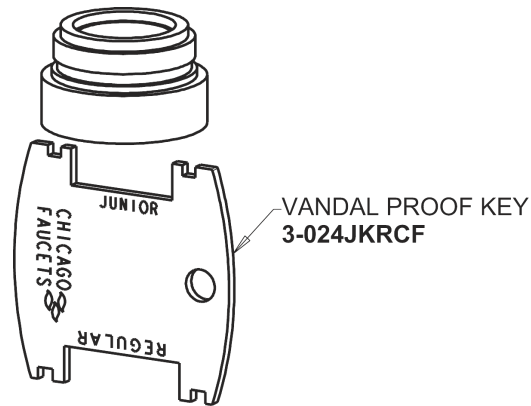

0.5 GPM (1.9 L/min) Vandal Proof Econo-Flo Non-Aerating
Spray
E2805JKABCP

2-1/2" Three-Wing Canopy Handle (pair)
950-PRJKCP