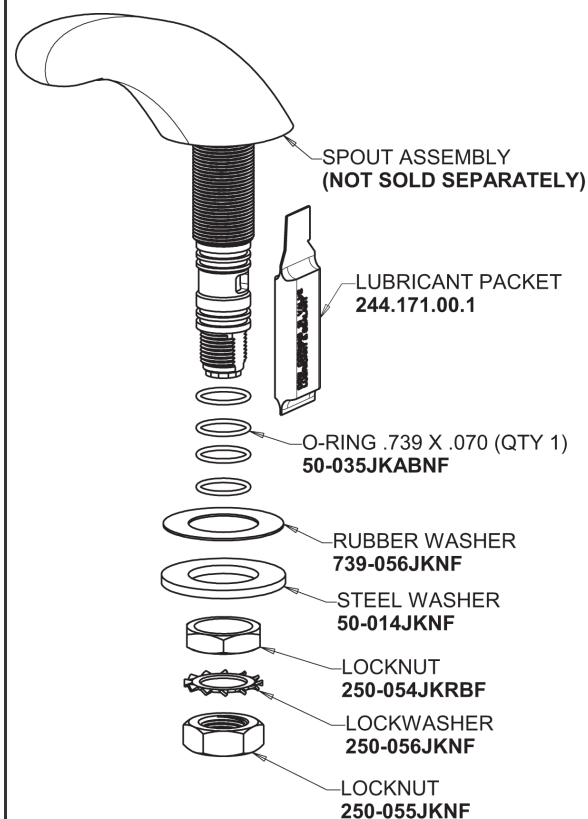

404 Series Spout with Pop-up Waste 401-613KJKCP

For Technical Assistance:

Phone: 800-TEC-TRUE (832-8783)

Email: techsupport.us@chicagofaucets.com

2100 South Clearwater Drive

Des Plaines, IL 60018

Phone: 847-803-5000

chicagofaucets.com