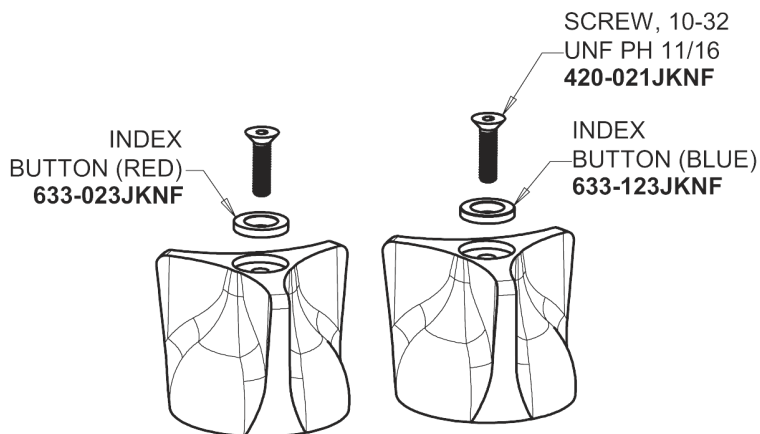

# CHICAGO FAUCETS®

Geberit Group

Pop-up Waste  
1222-KJKCP

0.5 GPM (1.9 L/min) Vandal Proof Econo-Flo Non-Aerating  
Spray  
E2805JKABCP

2-1/2" Three-Wing Canopy Handle (pair)  
950-PRJKCP

Quatern Compression Cartridge (pair)  
1-099XTJKABNF (right)  
1-100XTJKABNF (left)