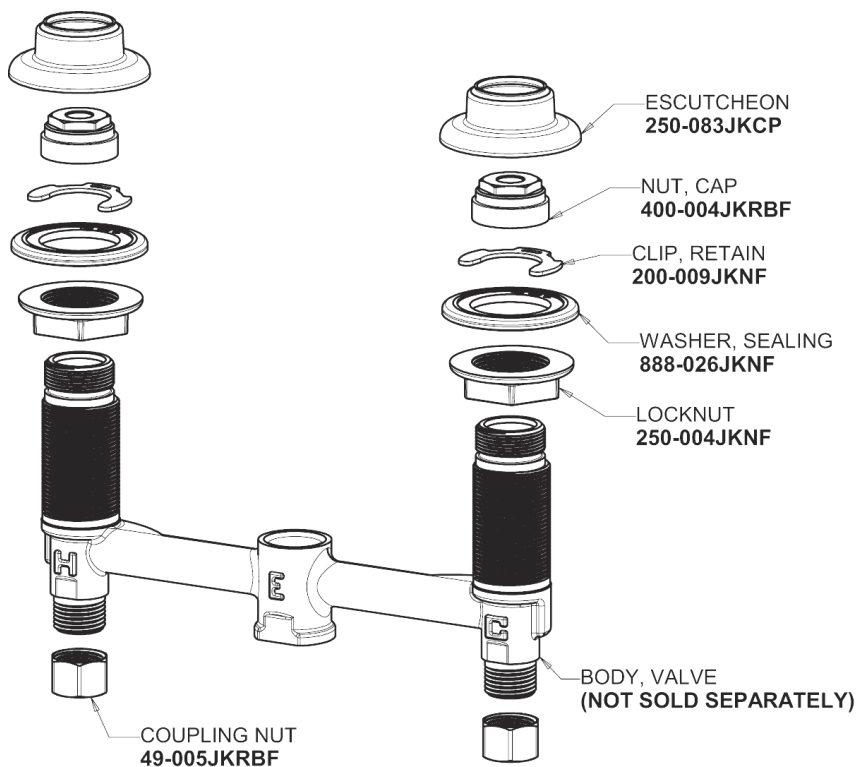

# Repair Parts

404-VE2805-950POAB

Concealed Hot and Cold Water Sink Faucet with Pop-up Waste

## Base Parts: