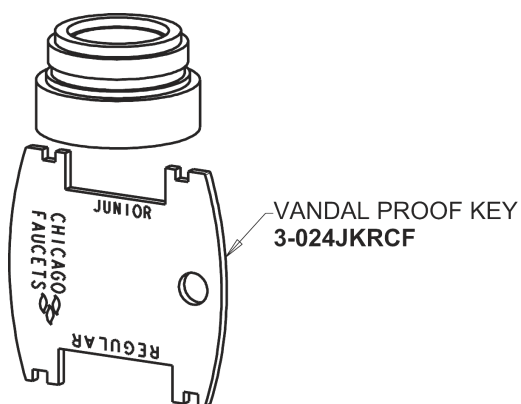

Repair Parts

404-VE2805-950ABCP

Concealed Hot and Cold Water Sink Faucet

CHICAGO FAUCETS®

Geberit Group

Base Parts:

404 Series Spout 401-601KJKCP

For Technical Assistance:

Concealed Hot and Cold Water Sink Faucet

CHICAGO FAUCETS®

Geberit Group

2-1/2" Three-Wing Canopy Handle (pair)
950-PRJKCP

0.5 GPM (1.9 L/min) Vandal Proof Econo-Flo Non-Aerating
Spray
E2805JKABCP

Quatern Compression Cartridge (pair)
1-099XTJKABNF (right)
1-100XTJKABNF (left)