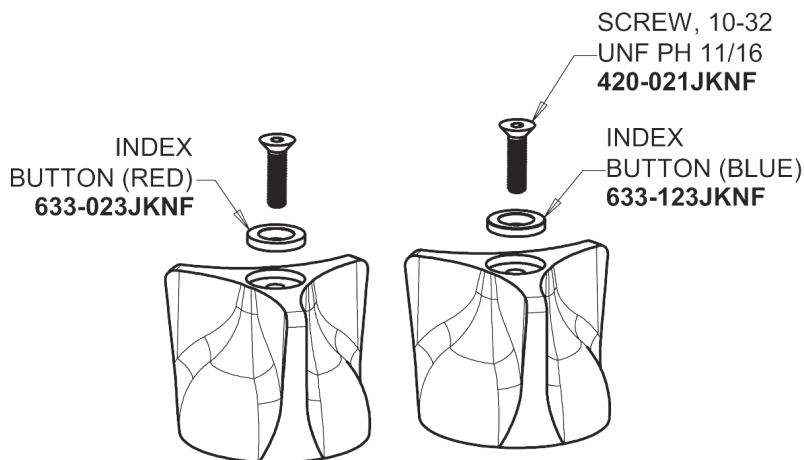

Repair Parts

404-VE2805-950ABCP

Concealed Hot and Cold Water Sink Faucet

CHICAGO FAUCETS®

Geberit Group

Base Parts:

404 Series Spout 401-601KJKCP

For Technical Assistance:

Concealed Hot and Cold Water Sink Faucet

CHICAGO FAUCETS®

Geberit Group

2-1/2" Three-Wing Canopy Handle (pair)
950-PRJKCP

0.5 GPM (1.9 L/min) Vandal Proof Econo-Flo Non-Aerating
Spray
E2805JKABCP

Quatern Compression Cartridge (pair)
1-099XTJKABNF (right)
1-100XTJKABNF (left)