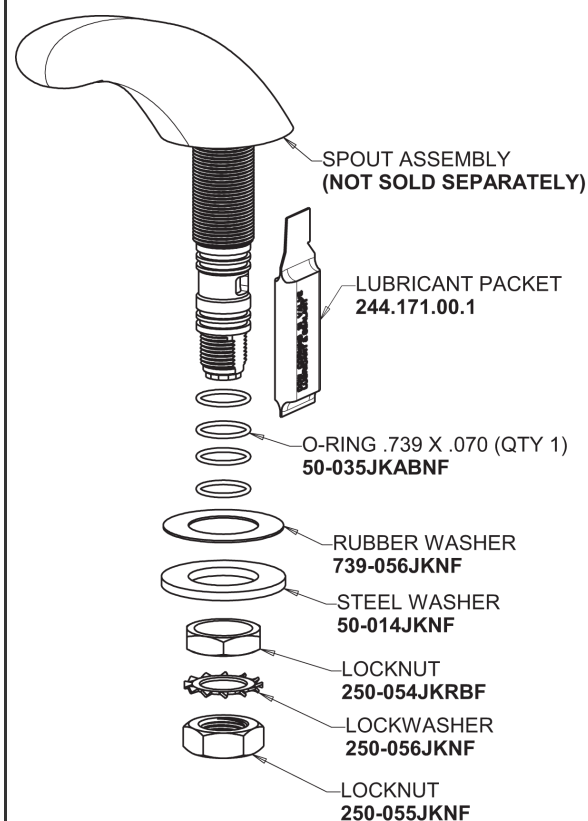

Repair Parts

404-VE2805-950ABCP

Concealed Hot and Cold Water Sink Faucet

CHICAGO FAUCETS®

Geberit Group

Base Parts:

404 Series Spout 401-601KJKCP

For Technical Assistance:

Concealed Hot and Cold Water Sink Faucet

CHICAGO FAUCETS®

Geberit Group

2-1/2" Three-Wing Canopy Handle (pair)
950-PRJKCP

0.5 GPM (1.9 L/min) Vandal Proof Econo-Flo Non-Aerating
Spray
E2805JKABCP

Quatern Compression Cartridge (pair)
1-099XTJKABNF (right)
1-100XTJKABNF (left)