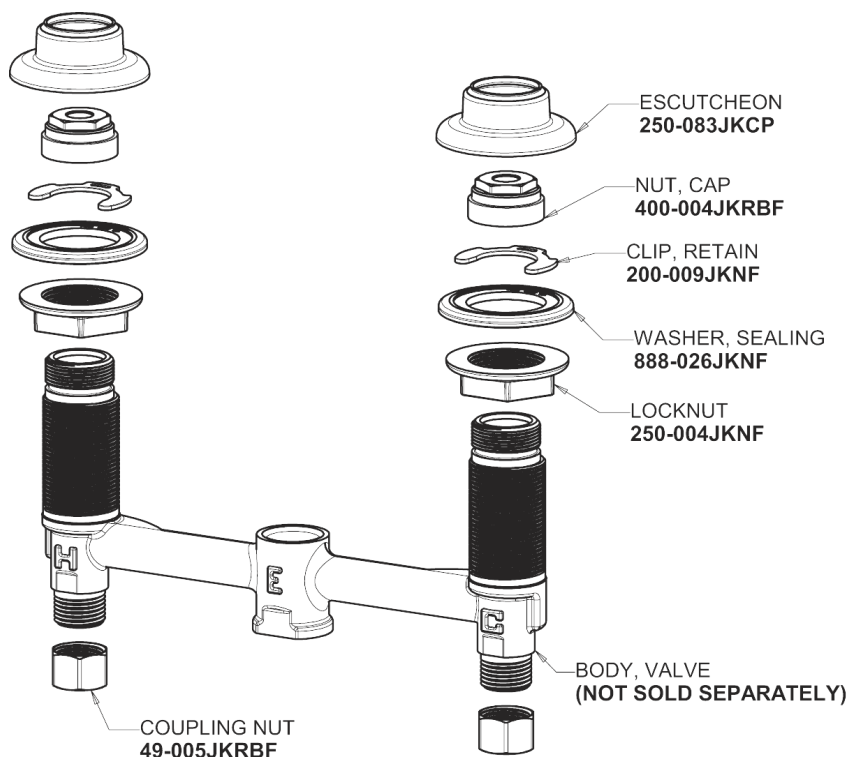

Repair Parts

404-VE2805-950ABCP

Concealed Hot and Cold Water Sink Faucet

CHICAGO FAUCETS®

Geberit Group

Base Parts:

404 Series Spout 401-601KJKCP

For Technical Assistance:

Concealed Hot and Cold Water Sink Faucet

CHICAGO FAUCETS®

Geberit Group

2-1/2" Three-Wing Canopy Handle (pair)
950-PRJKCP

0.5 GPM (1.9 L/min) Vandal Proof Econo-Flo Non-Aerating
Spray
E2805JKABCP

Quatern Compression Cartridge (pair)
1-099XTJKABNF (right)
1-100XTJKABNF (left)