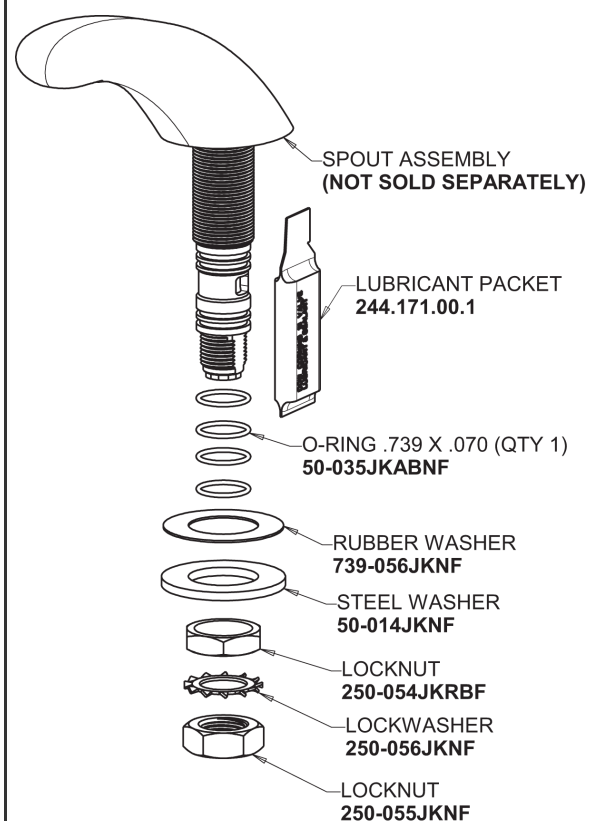

Repair Parts

404-VE2805-665ABCP

Concealed Hot and Cold Water Metering Sink Faucet

CHICAGO FAUCETS®

Geberit Group

Base Parts:

404 Series Spout 401-601KJKCP

For Technical Assistance:

Concealed Hot and Cold Water Metering Sink Faucet

CHICAGO FAUCETS®

Geberit Group

1-3/4" Vandal Proof Push Handle
665-PSHJKCP_pair

0.5 GPM (1.9 L/min) Vandal Proof Econo-Flo Non-Aerating
Spray
E2805JKABCP

MVP Metering Cartridge
671-XJKABNF