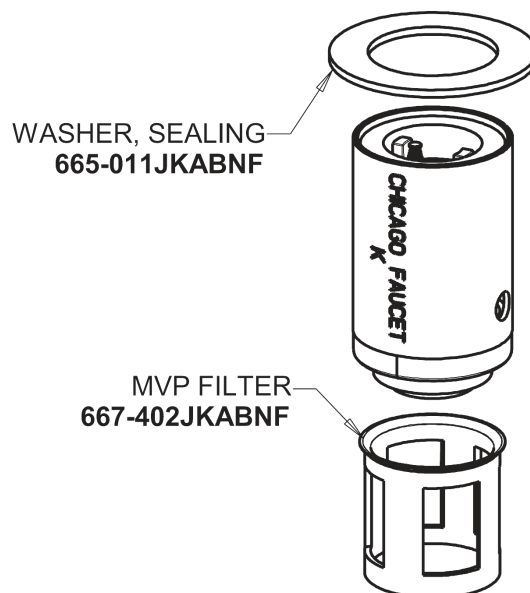

Repair Parts

404-VE2805-665ABCP

Concealed Hot and Cold Water Metering Sink Faucet

CHICAGO FAUCETS®

Geberit Group

Base Parts:

404 Series Spout 401-601KJKCP

For Technical Assistance:

Concealed Hot and Cold Water Metering Sink Faucet

CHICAGO FAUCETS®

Geberit Group

1-3/4" Vandal Proof Push Handle
665-PSHJKCP_pair

0.5 GPM (1.9 L/min) Vandal Proof Econo-Flo Non-Aerating
Spray
E2805JKABCP

MVP Metering Cartridge
671-XJKABNF