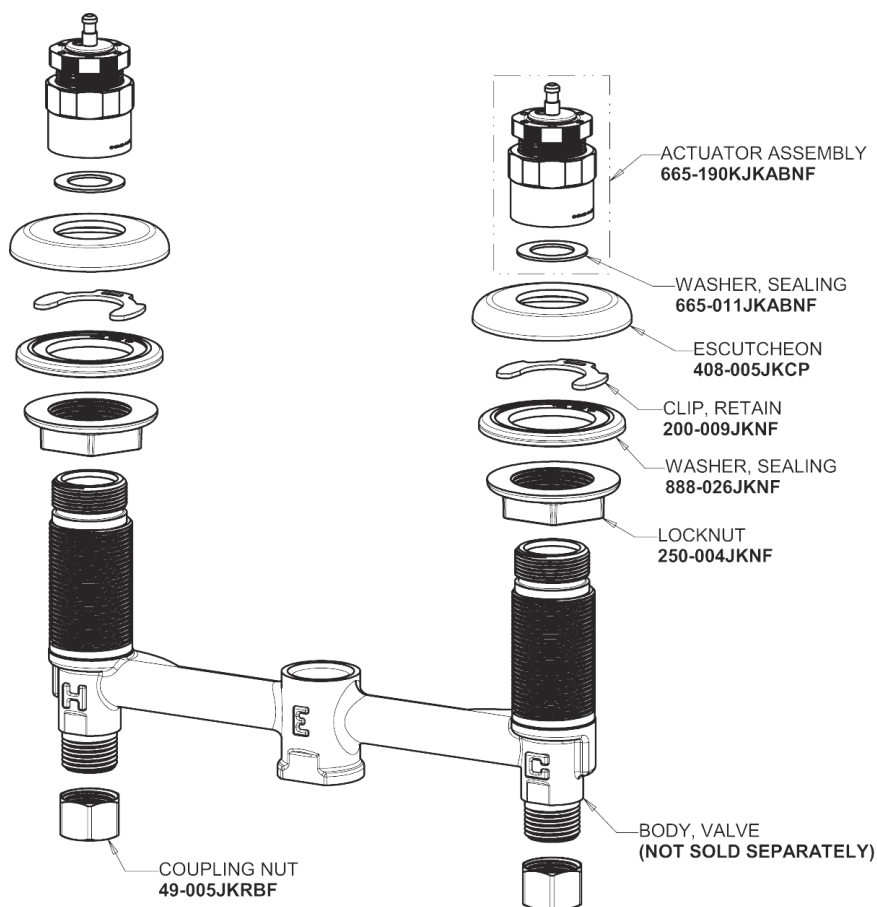

Repair Parts

404-VE2805-665ABCP

Concealed Hot and Cold Water Metering Sink Faucet

CHICAGO FAUCETS®

Geberit Group

Base Parts:

404 Series Spout 401-601KJKCP

For Technical Assistance:

Concealed Hot and Cold Water Metering Sink Faucet

CHICAGO FAUCETS®

Geberit Group

1-3/4" Vandal Proof Push Handle
665-PSHJKCP_pair

0.5 GPM (1.9 L/min) Vandal Proof Econo-Flo Non-Aerating
Spray
E2805JKABCP

MVP Metering Cartridge
671-XJKABNF