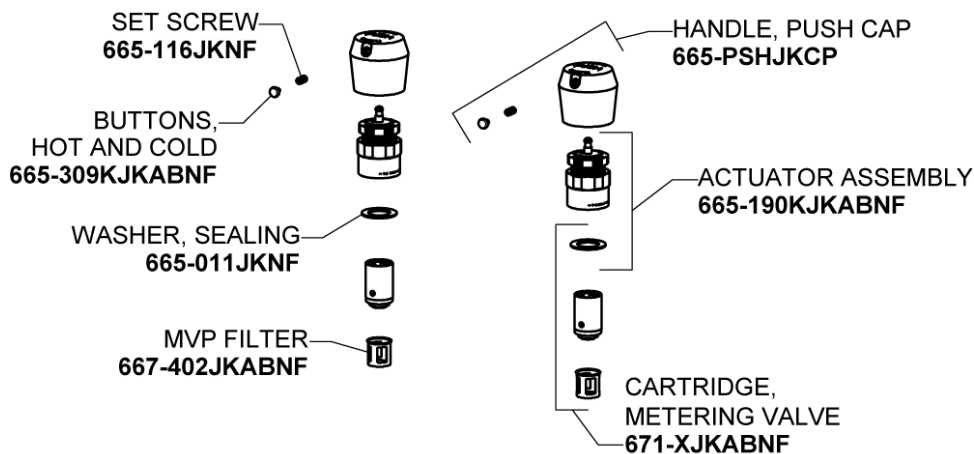

Repair Parts

404-VE2805-665ABCP

Concealed Hot and Cold Water Metering Sink Faucet

CHICAGO FAUCETS®

Geberit Group

Base Parts:

404 Series Spout 401-601KJKCP

For Technical Assistance:

Concealed Hot and Cold Water Metering Sink Faucet

CHICAGO FAUCETS®

Geberit Group

1-3/4" Vandal Proof Push Handle
665-PSHJKCP_pair

0.5 GPM (1.9 L/min) Vandal Proof Econo-Flo Non-Aerating
Spray
E2805JKABCP

MVP Metering Cartridge
671-XJKABNF