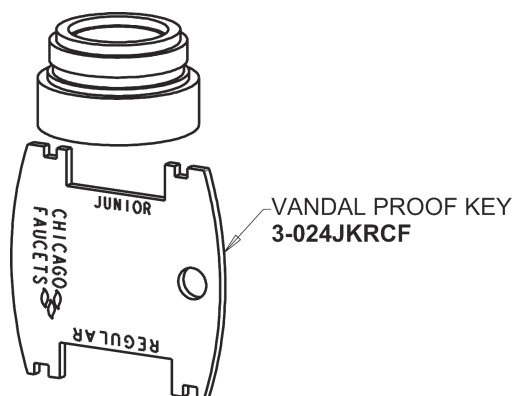

Repair Parts

404-VE2805-665ABCP

Concealed Hot and Cold Water Metering Sink Faucet

CHICAGO FAUCETS®

Geberit Group

Base Parts:

404 Series Spout 401-601KJKCP

For Technical Assistance:

Concealed Hot and Cold Water Metering Sink Faucet

CHICAGO FAUCETS®

Geberit Group

1-3/4" Vandal Proof Push Handle
665-PSHJKCP_pair

0.5 GPM (1.9 L/min) Vandal Proof Econo-Flo Non-Aerating
Spray
E2805JKABCP

MVP Metering Cartridge
671-XJKABNF