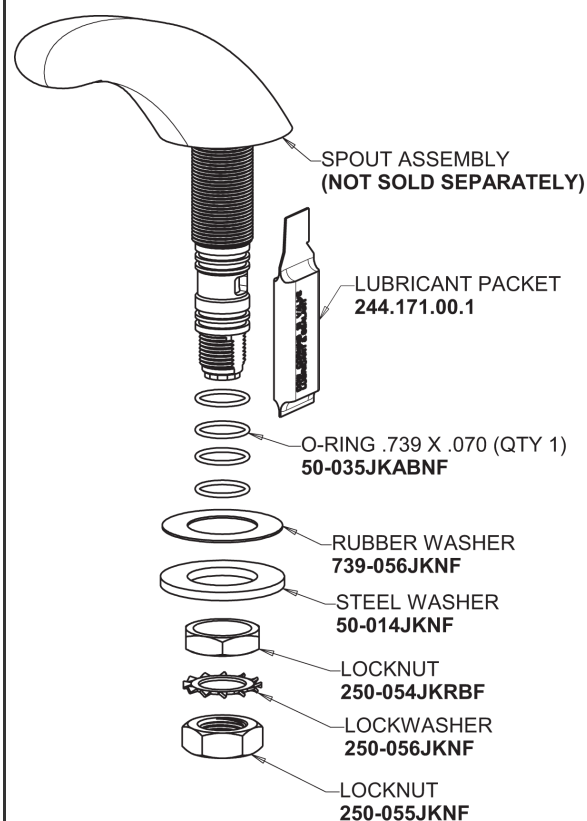

Repair Parts

404-VABCP

Concealed Hot and Cold Water Sink Faucet

CHICAGO FAUCETS®

Geberit Group

Base Parts:

404 Series Spout 401-601KJKCP

For Technical Assistance:

Concealed Hot and Cold Water Sink Faucet

CHICAGO FAUCETS®

Geberit Group

2-3/8" Lever Handle
390-PRJKCP

2.2 GPM (8.3 L/min) Vandal Proof Softflo Aerator
E12VPJKABCP

Quarturn Compression Cartridge (pair)
377-XTRHJKABNF (right)
377-XTLHJKABNF (left)