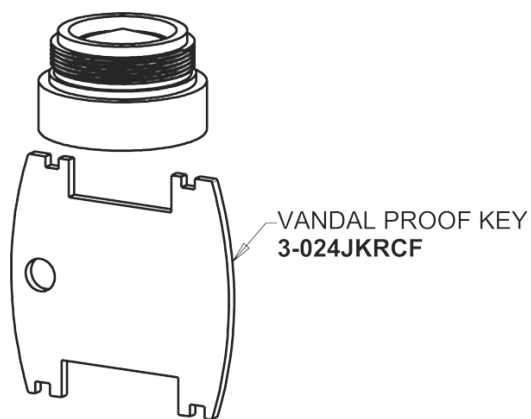

Repair Parts

404-VABCP

Concealed Hot and Cold Water Sink Faucet

CHICAGO FAUCETS®

Geberit Group

Base Parts:

404 Series Spout 401-601KJKCP

For Technical Assistance:

Concealed Hot and Cold Water Sink Faucet

CHICAGO FAUCETS®

Geberit Group

2-3/8" Lever Handle
390-PRJKCP

2.2 GPM (8.3 L/min) Vandal Proof Softflo Aerator
E12VPJKABCP

Quarturn Compression Cartridge (pair)
377-XTRHJKABNF (right)
377-XTLHJKABNF (left)