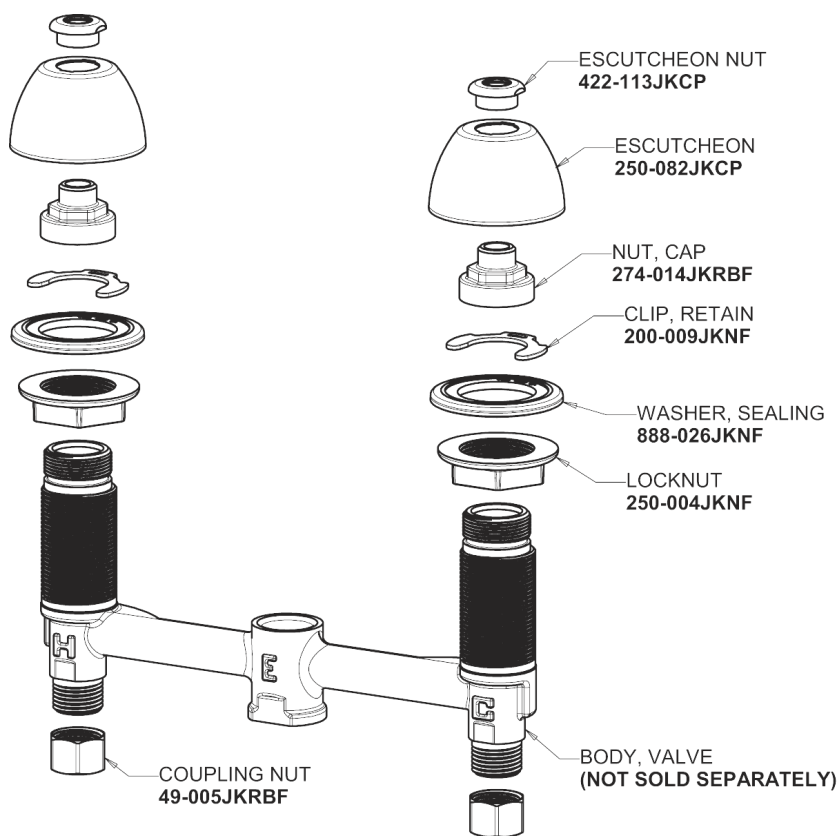

Repair Parts

404-VABCP

Concealed Hot and Cold Water Sink Faucet

CHICAGO FAUCETS®

Geberit Group

Base Parts:

404 Series Spout 401-601KJKCP

For Technical Assistance:

Concealed Hot and Cold Water Sink Faucet

CHICAGO FAUCETS®

Geberit Group

2-3/8" Lever Handle
390-PRJKCP

2.2 GPM (8.3 L/min) Vandal Proof Softflo Aerator
E12VPJKABCP

Quarturn Compression Cartridge (pair)
377-XTRHJKABNF (right)
377-XTLHJKABNF (left)