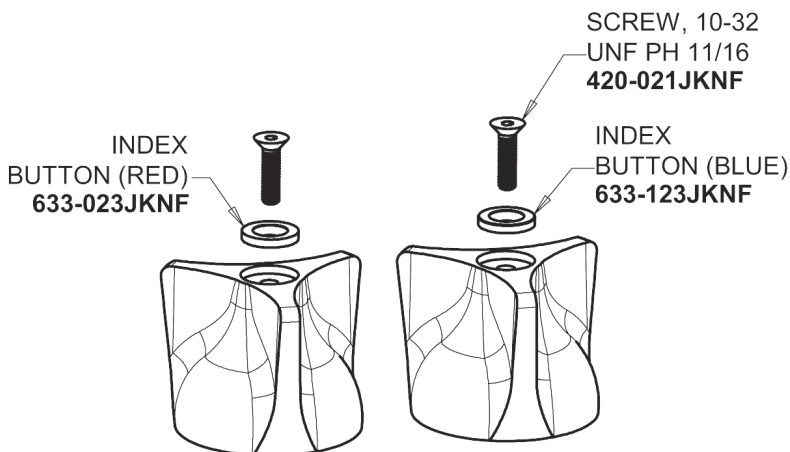

Repair Parts

404-V950E66ABCP

Concealed Hot and Cold Water Sink Faucet

CHICAGO FAUCETS®

Geberit Group

Base Parts:

404 Series Spout 401-601KJKCP

For Technical Assistance:

Phone: 800-TEC-TRUE (832-8783)

Email: techsupport.us@chicagofaucets.com

2100 South Clearwater Drive
Des Plaines, IL 60018
Phone: 847-803-5000
chicagofaucets.com

Repair Parts

404-V950E66ABCP

Concealed Hot and Cold Water Sink Faucet

CHICAGO FAUCETS®

Geberit Group

2-1/2" Three-Wing Canopy Handle (pair)
950-PRJKCP

0.5 GPM (1.9 L/min) Vandal Proof Laminar Non-Aerating
Outlet
E66VPJKABCP

Quatern Compression Cartridge (pair)
1-099XTJKABNF (right)
1-100XTJKABNF (left)