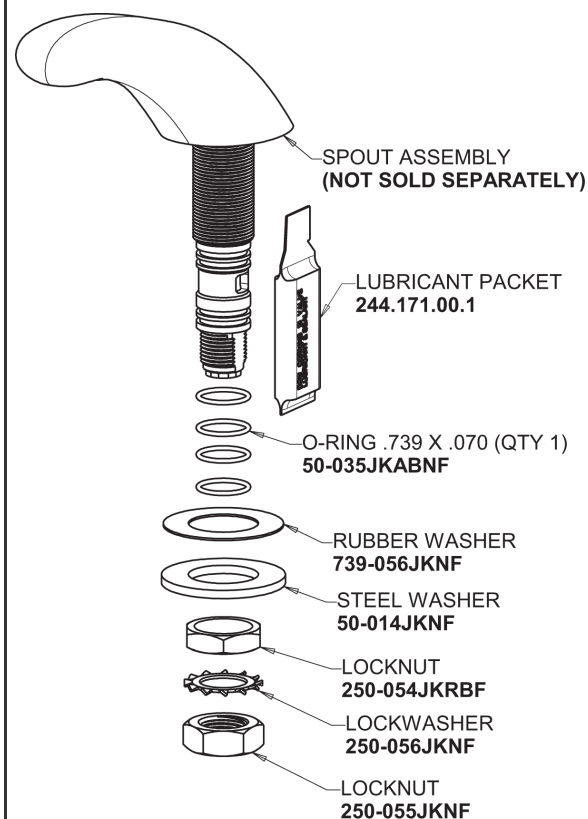

Repair Parts

404-V950E66ABCP

Concealed Hot and Cold Water Sink Faucet

CHICAGO FAUCETS®

Geberit Group

Base Parts:

404 Series Spout 401-601KJKCP

For Technical Assistance: