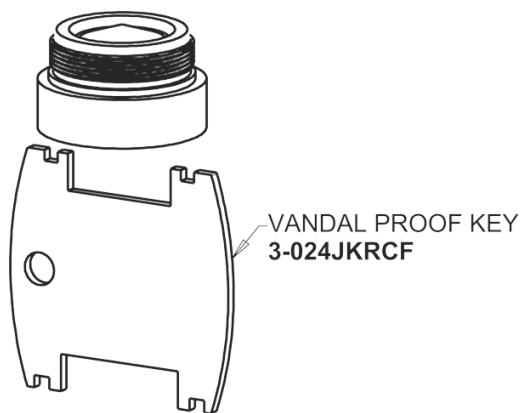

Repair Parts

404-V950E66ABCP

Concealed Hot and Cold Water Sink Faucet

CHICAGO FAUCETS®

Geberit Group

Base Parts:

404 Series Spout 401-601KJKCP

For Technical Assistance:

CHICAGO FAUCETS®

Geberit Group

2-1/2" Three-Wing Canopy Handle (pair)
950-PRJKCP

0.5 GPM (1.9 L/min) Vandal Proof Laminar Non-Aerating
Outlet
E66VPJKABCP

Quatern Compression Cartridge (pair)
1-099XTJKABNF (right)
1-100XTJKABNF (left)