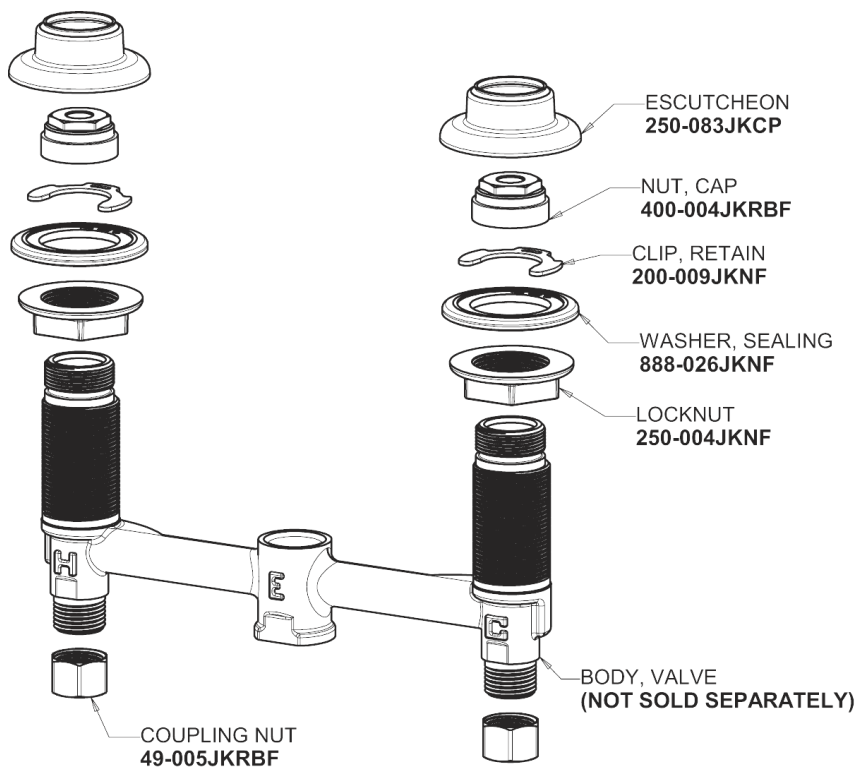

Repair Parts

404-V950E66ABCP

Concealed Hot and Cold Water Sink Faucet

CHICAGO FAUCETS®

Geberit Group

Base Parts:

404 Series Spout 401-601KJKCP

For Technical Assistance:

Phone: 800-TEC-TRUE (832-8783)

Email: techsupport.us@chicagofaucets.com

2100 South Clearwater Drive
Des Plaines, IL 60018
Phone: 847-803-5000
chicagofaucets.com

Repair Parts

404-V950E66ABCP

Concealed Hot and Cold Water Sink Faucet

CHICAGO FAUCETS®

Geberit Group

2-1/2" Three-Wing Canopy Handle (pair)
950-PRJKCP

0.5 GPM (1.9 L/min) Vandal Proof Laminar Non-Aerating
Outlet
E66VPJKABCP

Quatern Compression Cartridge (pair)
1-099XTJKABNF (right)
1-100XTJKABNF (left)