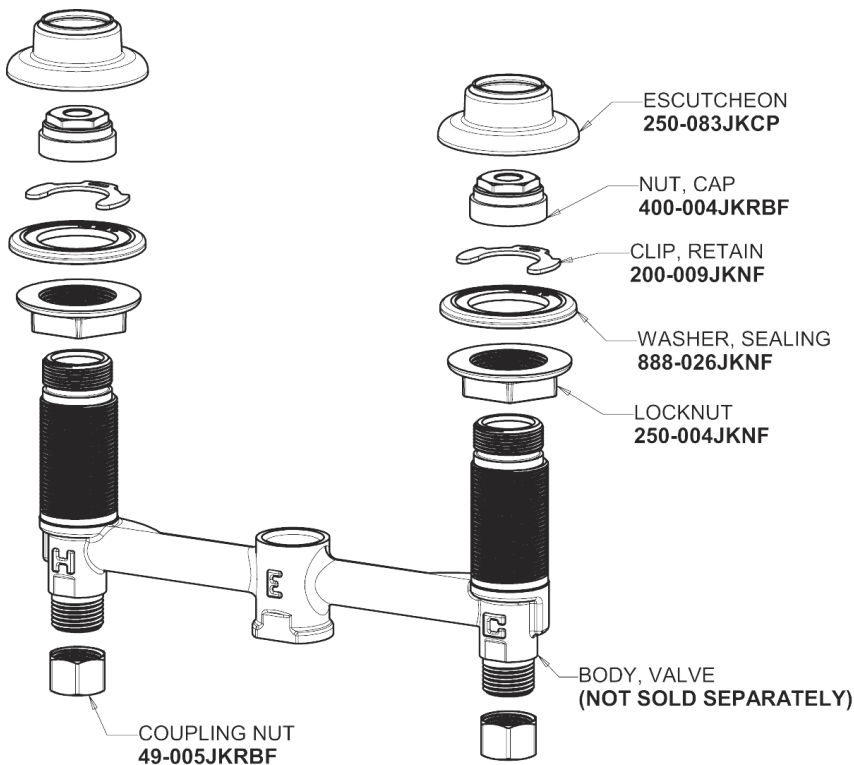

Repair Parts

404-V950ABCP

Concealed Hot and Cold Water Sink Faucet

CHICAGO FAUCETS®

Geberit Group

Base Parts:

404 Series Spout 401-601KJKCP

For Technical Assistance:

Concealed Hot and Cold Water Sink Faucet

CHICAGO FAUCETS®

Geberit Group

2-1/2" Three-Wing Canopy Handle (pair)
950-PRJKCP

2.2 GPM (8.3 L/min) Vandal Proof Softflo Aerator
E12VPJKABCP

Quatern Compression Cartridge (pair)
1-099XTJKABNF (right)
1-100XTJKABNF (left)