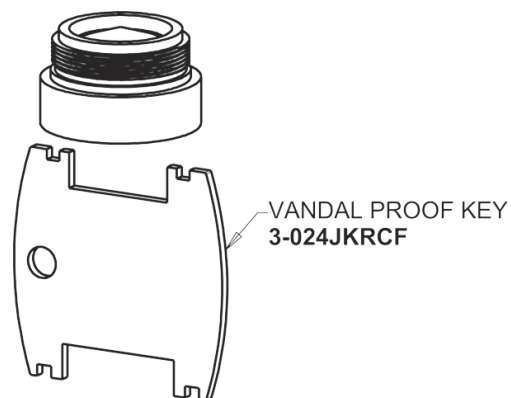

Repair Parts

404-V950ABCP

Concealed Hot and Cold Water Sink Faucet

CHICAGO FAUCETS®

Geberit Group

Base Parts:

404 Series Spout 401-601KJKCP

For Technical Assistance:

Concealed Hot and Cold Water Sink Faucet

CHICAGO FAUCETS®

Geberit Group

2-1/2" Three-Wing Canopy Handle (pair)
950-PRJKCP

2.2 GPM (8.3 L/min) Vandal Proof Softflo Aerator
E12VPJKABCP

Quatern Compression Cartridge (pair)
1-099XTJKABNF (right)
1-100XTJKABNF (left)