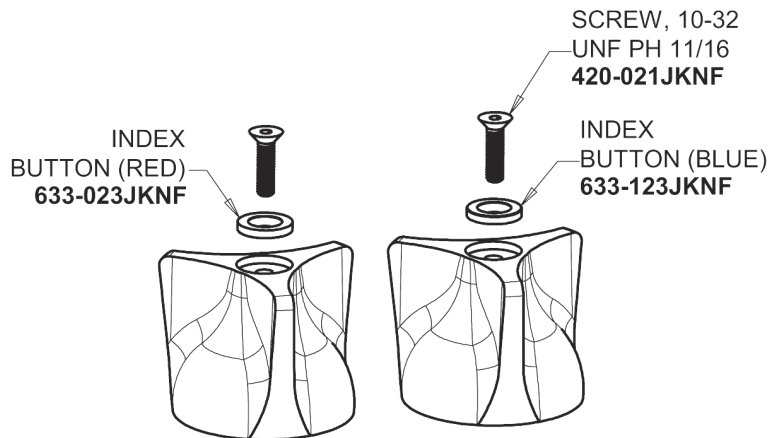

Repair Parts

404-V950ABCP

Concealed Hot and Cold Water Sink Faucet

CHICAGO FAUCETS®

Geberit Group

Base Parts:

404 Series Spout 401-601KJKCP

For Technical Assistance:

Concealed Hot and Cold Water Sink Faucet

CHICAGO FAUCETS®

Geberit Group

2-1/2" Three-Wing Canopy Handle (pair)
950-PRJKCP

2.2 GPM (8.3 L/min) Vandal Proof Softflo Aerator
E12VPJKABCP

Quatern Compression Cartridge (pair)
1-099XTJKABNF (right)
1-100XTJKABNF (left)