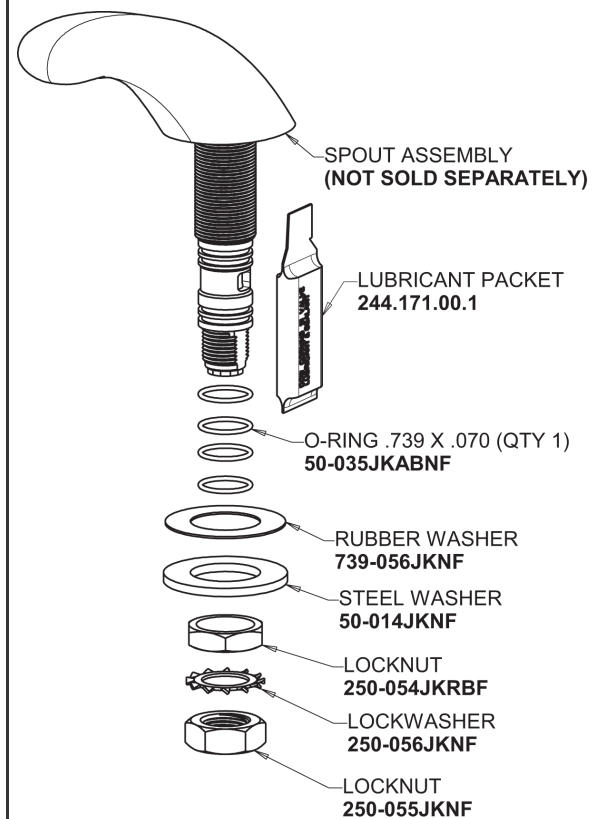

Repair Parts

404-V950ABCP

Concealed Hot and Cold Water Sink Faucet

CHICAGO FAUCETS®

Geberit Group

Base Parts:

404 Series Spout 401-601KJKCP

For Technical Assistance:

Concealed Hot and Cold Water Sink Faucet

CHICAGO FAUCETS®

Geberit Group

2-1/2" Three-Wing Canopy Handle (pair)
950-PRJKCP

2.2 GPM (8.3 L/min) Vandal Proof Softflo Aerator
E12VPJKABCP

Quatern Compression Cartridge (pair)
1-099XTJKABNF (right)
1-100XTJKABNF (left)