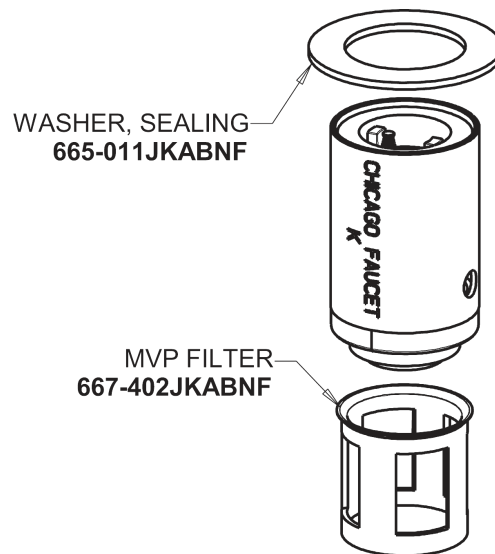

# Repair Parts

404-V665E39ABCP

Concealed Hot and Cold Water Metering Sink Faucet

# CHICAGO FAUCETS®

Geberit Group

1-3/4" Vandal Proof Push Handle  
665-PSHJKCP\_pair

0.35 GPM (1.3 L/min) Vandal Proof Econo-Flo Non-Aerating  
Outlet  
E39VPJKABCP

MVP Metering Cartridge  
671-XJKABNF