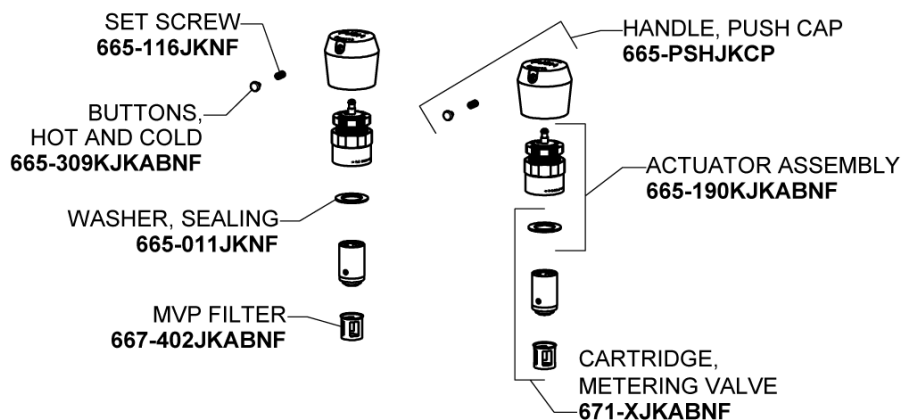

# Repair Parts

404-V665E39ABCP

Concealed Hot and Cold Water Metering Sink Faucet

# CHICAGO FAUCETS®

Geberit Group

1-3/4" Vandal Proof Push Handle  
665-PSHJKCP\_pair

0.35 GPM (1.3 L/min) Vandal Proof Econo-Flo Non-Aerating  
Outlet  
E39VPJKABCP

MVP Metering Cartridge  
671-XJKABNF