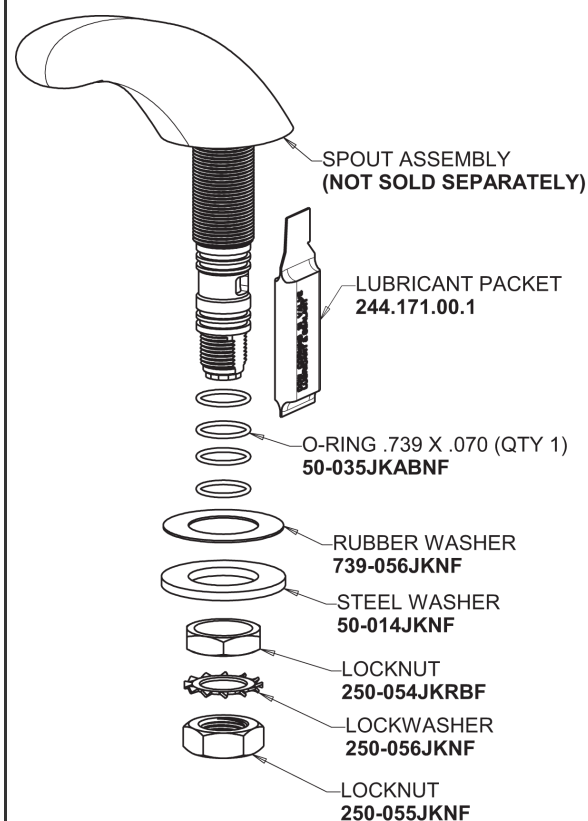

For Technical Assistance:

Phone: 800-TEC-TRUE (832-8783)

Email: techsupport.us@chicagofaucets.com

2100 South Clearwater Drive

Des Plaines, IL 60018

Phone: 847-803-5000

chicagofaucets.com