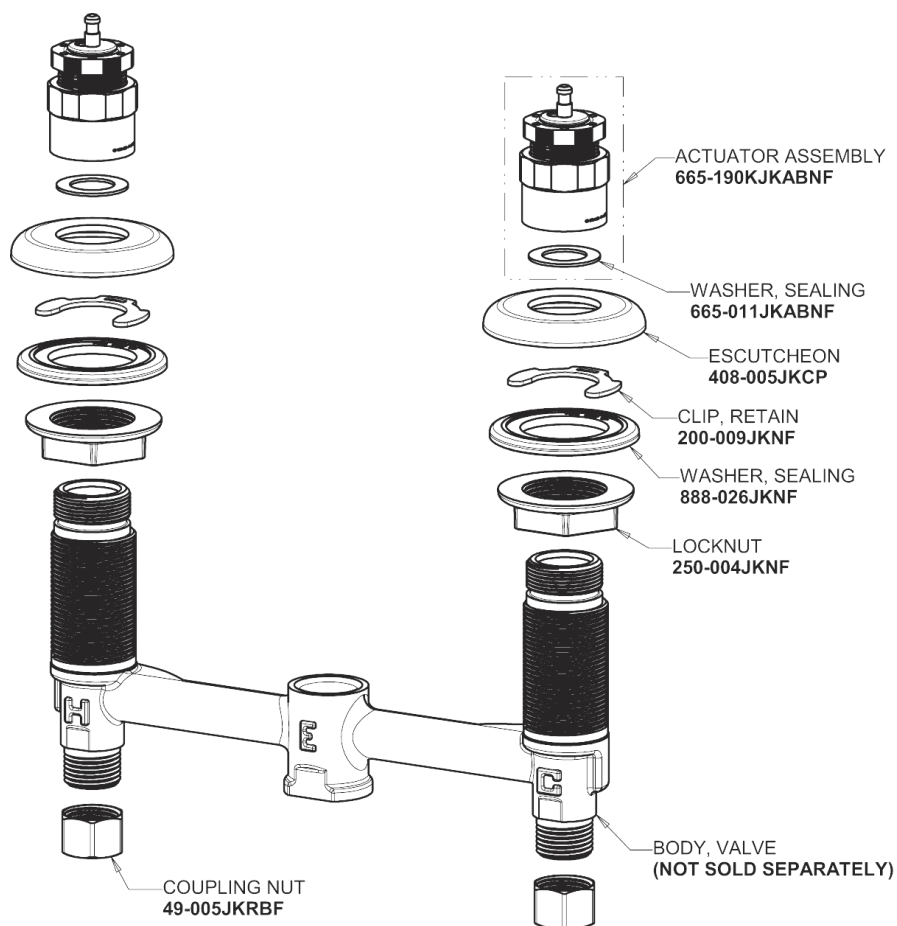

# Repair Parts

404-V665E39ABCP

Concealed Hot and Cold Water Metering Sink Faucet

## Base Parts: