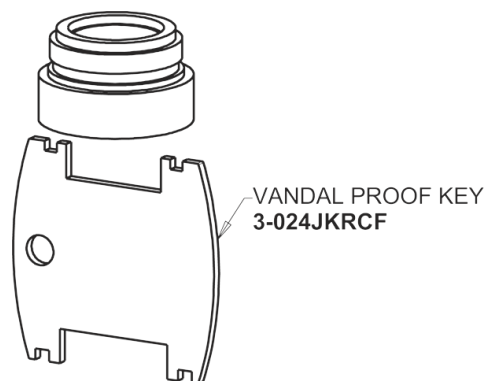

# Repair Parts

404-V665E39ABCP

Concealed Hot and Cold Water Metering Sink Faucet

# CHICAGO FAUCETS®

Geberit Group

1-3/4" Vandal Proof Push Handle  
665-PSHJKCP\_pair

0.35 GPM (1.3 L/min) Vandal Proof Econo-Flo Non-Aerating  
Outlet  
E39VPJKABCP

MVP Metering Cartridge  
671-XJKABNF