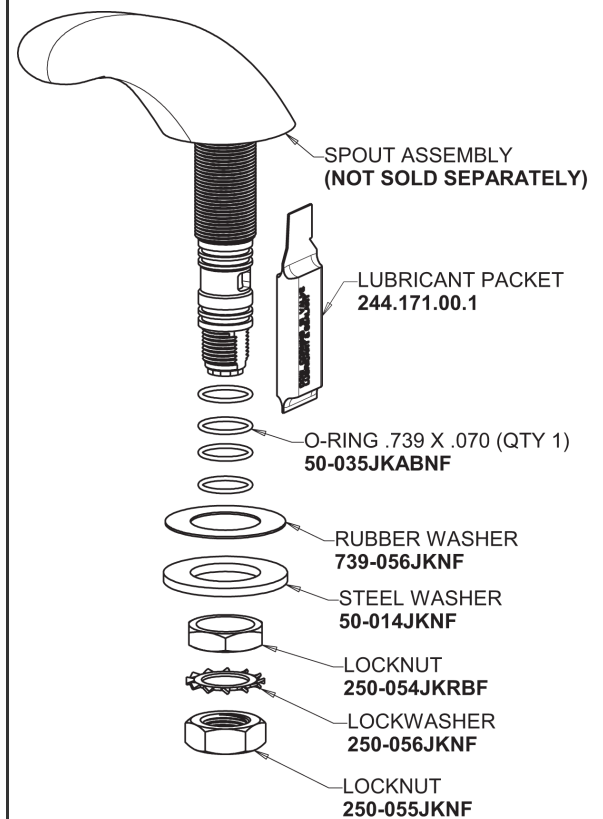

Repair Parts

404-V401AB

CHICAGO FAUCETS®

Geberit Group

Base Parts:

404 Series Spout 401-601KJKCP

For Technical Assistance:

Phone: 800-TEC-TRUE (832-8783)