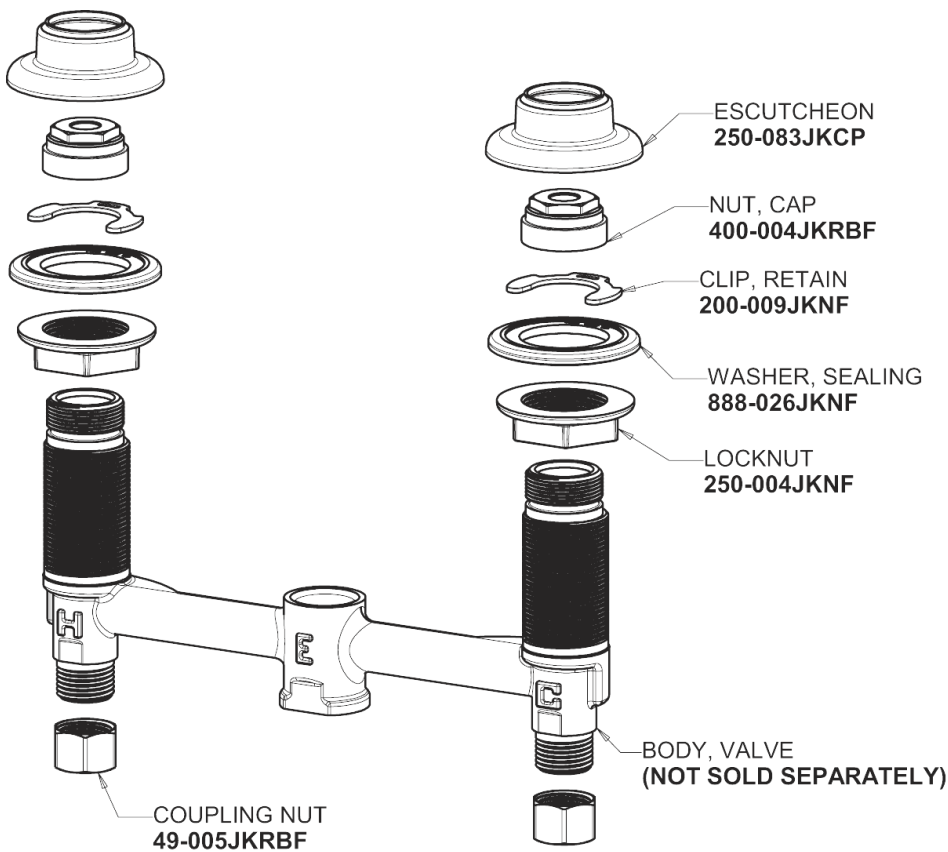

Repair Parts

404-V401AB

CHICAGO FAUCETS®

Geberit Group

Base Parts:

404 Series Spout 401-601KJKCP

For Technical Assistance:

Phone: 800-TEC-TRUE (832-8783)

Geberit Group

3-7/8" Canopy Single-Wing Handle
401-PRJKCP

2.2 GPM (8.3 L/min) Vandal Proof Softflo Aerator
E12VPJKABCP

Quartern Compression Cartridge (pair)
1-099XTJKABNF (right)
1-100XTJKABNF (left)

For Technical Assistance: