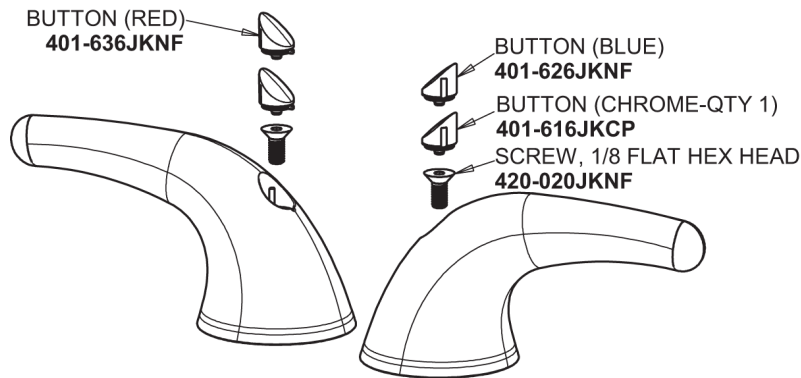

Repair Parts

404-V401AB

CHICAGO FAUCETS®

Geberit Group

Base Parts:

404 Series Spout 401-601KJKCP

For Technical Assistance:

Phone: 800-TEC-TRUE (832-8783)

Geberit Group

3-7/8" Canopy Single-Wing Handle
401-PRJKCP

2.2 GPM (8.3 L/min) Vandal Proof Softflo Aerator
E12VPJKABCP

Quartern Compression Cartridge (pair)
1-099XTJKABNF (right)
1-100XTJKABNF (left)

For Technical Assistance: