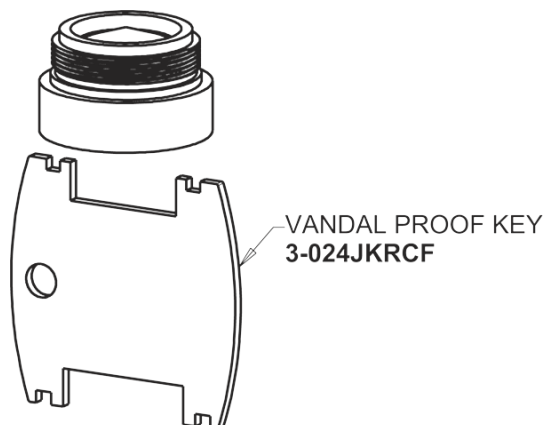

Repair Parts

404-V401AB

CHICAGO FAUCETS®

Geberit Group

Base Parts:

404 Series Spout 401-601KJKCP

For Technical Assistance:

Phone: 800-TEC-TRUE (832-8783)

Geberit Group

3-7/8" Canopy Single-Wing Handle
401-PRJKCP

2.2 GPM (8.3 L/min) Vandal Proof Softflo Aerator
E12VPJKABCP

Quartern Compression Cartridge (pair)
1-099XTJKABNF (right)
1-100XTJKABNF (left)

For Technical Assistance: